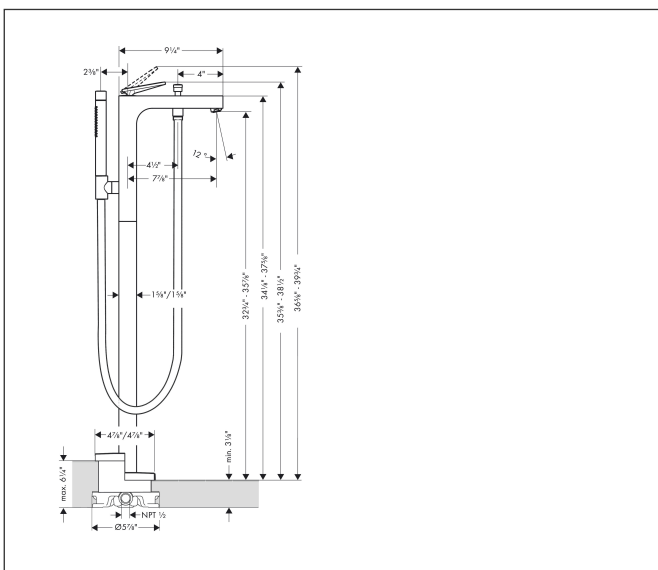

Brand AXOR
 Art. Name **AXOR Citterio** Freestanding Tub Filler Trim with 1.75 GPM Handshower
 Art. Nr. 39440821
 Surface brushed nickel
 Pos. 1

Product Picture

Features

- Consists of: Freestanding tub filler trim, Baton handshower, Handshower hose, Handshower holder
- Spray type mixer: Aerated spray
- Spray type hand shower: Rain, Mono
- Ceramic cartridge
- Diverter with automatic resetting
- Protected against backflow, according to DIN EN 1717

Drawing

Technology

Spray Types