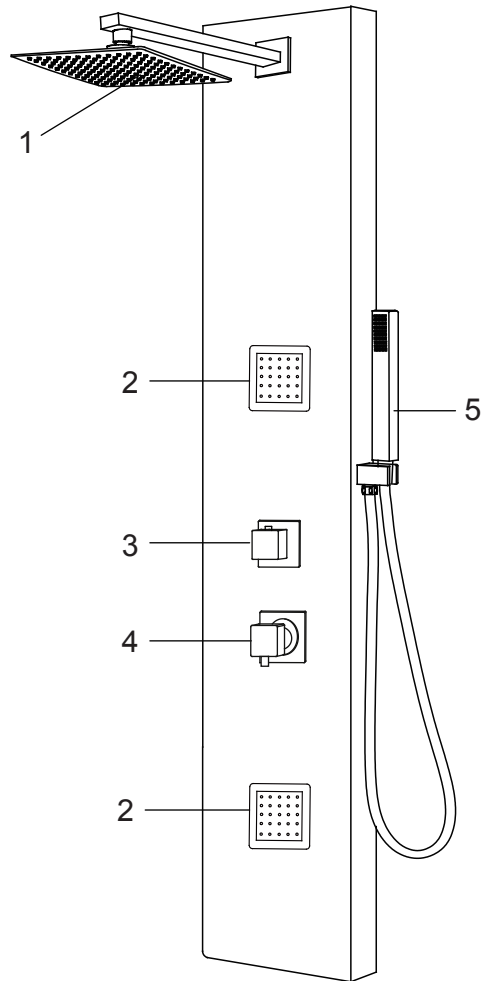

Installation Instructions ABSP60W shower panel

III. HAND SHOWER INSTALLATION

I. Function

1. Shower Head
2. Body jets
3. Diverter
4. Mixer
5. Hand shower

II. Installation

Note! Before drilling any holes for fixing your shower panel ensure that there are no hidden cables or pipework within the wall

A . Drill the holes on the wall

B . insert the wall plugs inside the holes

C . Tighten the screws to the wall with wall mounting brackets

Wall-mounting