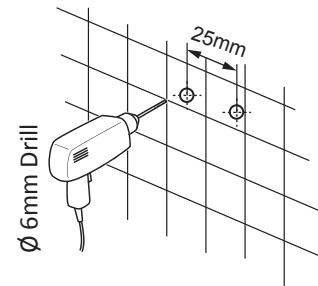

Installation Instructions ABSP60W shower panel

III. HAND SHOWER INSTALLATION

I. Function

1. Shower Head
2. Body jets
3. Diverter
4. Mixer
5. Hand shower

II. Installation

Note! Before drilling any holes for fixing your shower panel ensure that there are no hidden cables or pipework within the wall

A . Drill the holes on the wall

B . insert the wall plugs inside the holes

C . Tighten the screws to the wall with wall mounting brackets

Wall-mounting