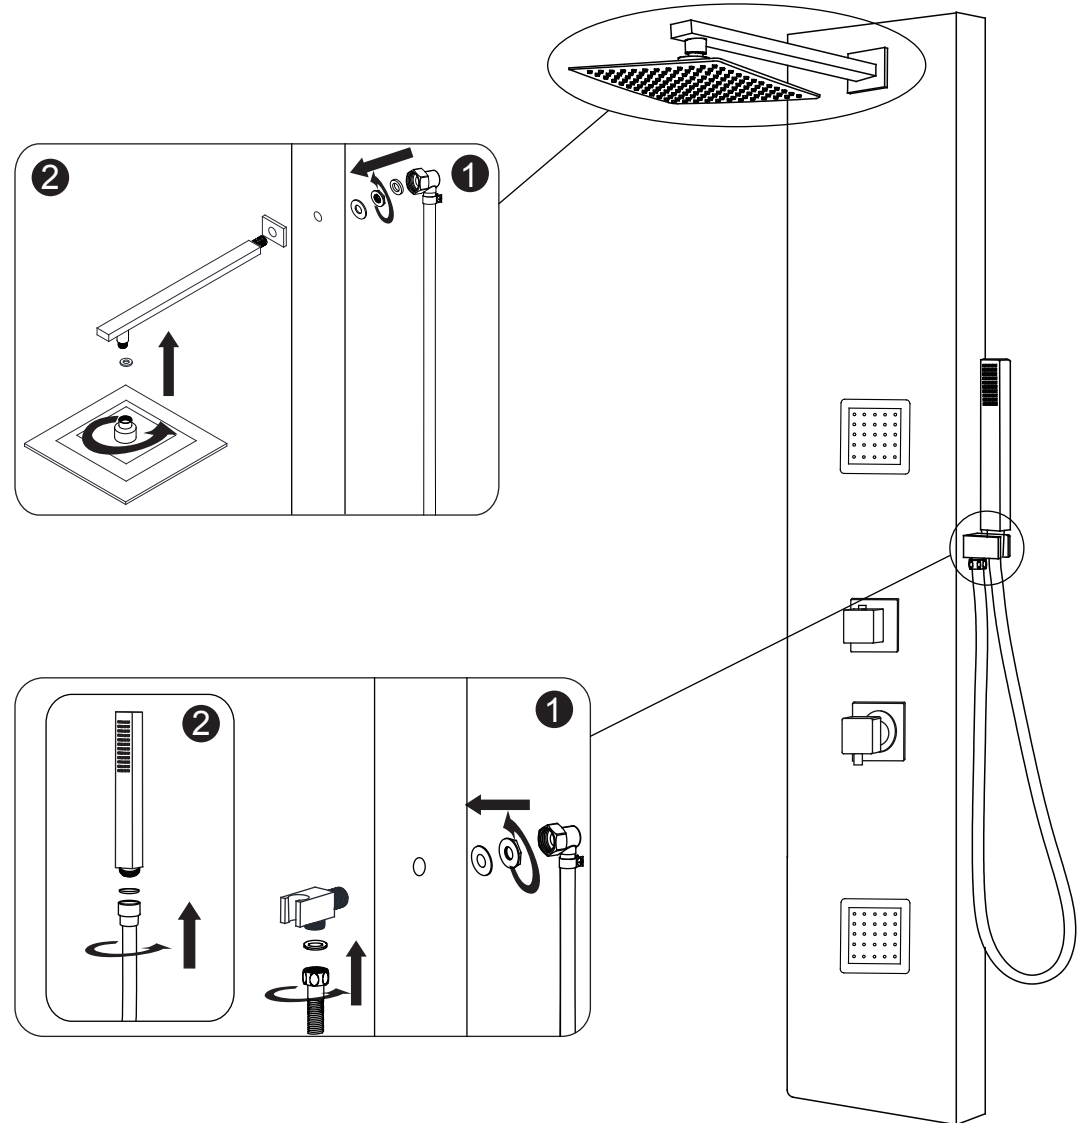

Installation Instructions ABSP60W shower panel

III. HAND SHOWER INSTALLATION

I. Function

1. Shower Head
2. Body jets
3. Diverter
4. Mixer
5. Hand shower

II. Installation

Note! Before drilling any holes for fixing your shower panel ensure that there are no hidden cables or pipework within the wall

A . Drill the holes on the wall

B . insert the wall plugs inside the holes

C . Tighten the screws to the wall with wall mounting brackets

Wall-mounting