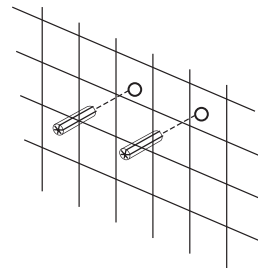

Installation Instructions ABSP60W shower panel

III. HAND SHOWER INSTALLATION

I. Function

1. Shower Head
2. Body jets
3. Diverter
4. Mixer
5. Hand shower

II. Installation

Note! Before drilling any holes for fixing your shower panel ensure that there are no hidden cables or pipework within the wall

A . Drill the holes on the wall

B . insert the wall plugs inside the holes

C . Tighten the screws to the wall with wall mounting brackets

Wall-mounting