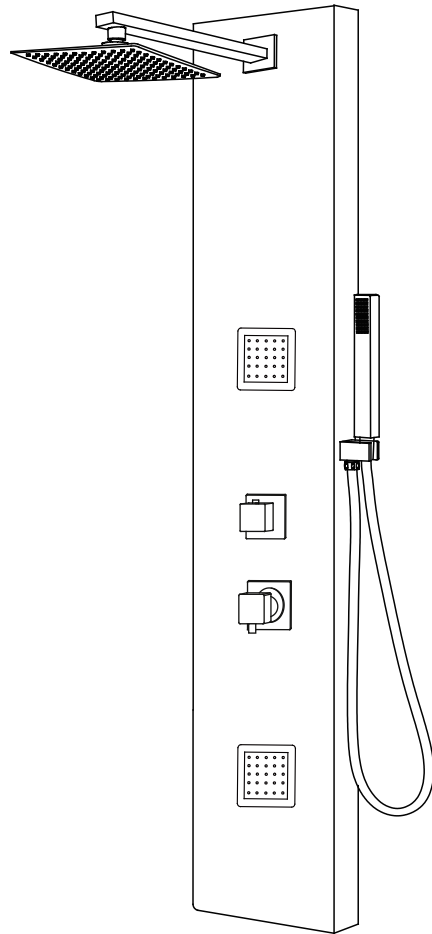

Installation Instructions ABSP60W shower panel

III. HAND SHOWER INSTALLATION

I. Function

1. Shower Head
2. Body jets
3. Diverter
4. Mixer
5. Hand shower

II. Installation

Note! Before drilling any holes for fixing your shower panel ensure that there are no hidden cables or pipework within the wall

A . Drill the holes on the wall

B . insert the wall plugs inside the holes

C . Tighten the screws to the wall with wall mounting brackets

Wall-mounting