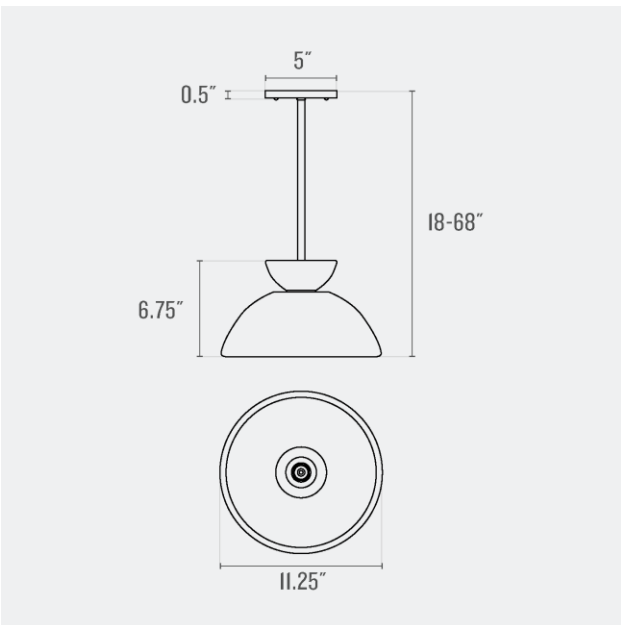

SCHOOLHOUSE

Schoolhouse x East Fork® 12" Pendant

Application: Pendant

Product Origin: Processed and assembled in Portland, Oregon using ethically-sourced domestic and global components.

UL Listed: Yes

Max Wattage: 40 W

Voltage: 120/220 V

Location Rating: Damp

Dimensions:

Choice of Length: 16 - 40"

Overall: 11.25" W x 11.25" D

Shade: 6.75" H x 11.25" W x 11.25" D

Canopy: 0.5" H x 5" W x 5" D

One year guarantee