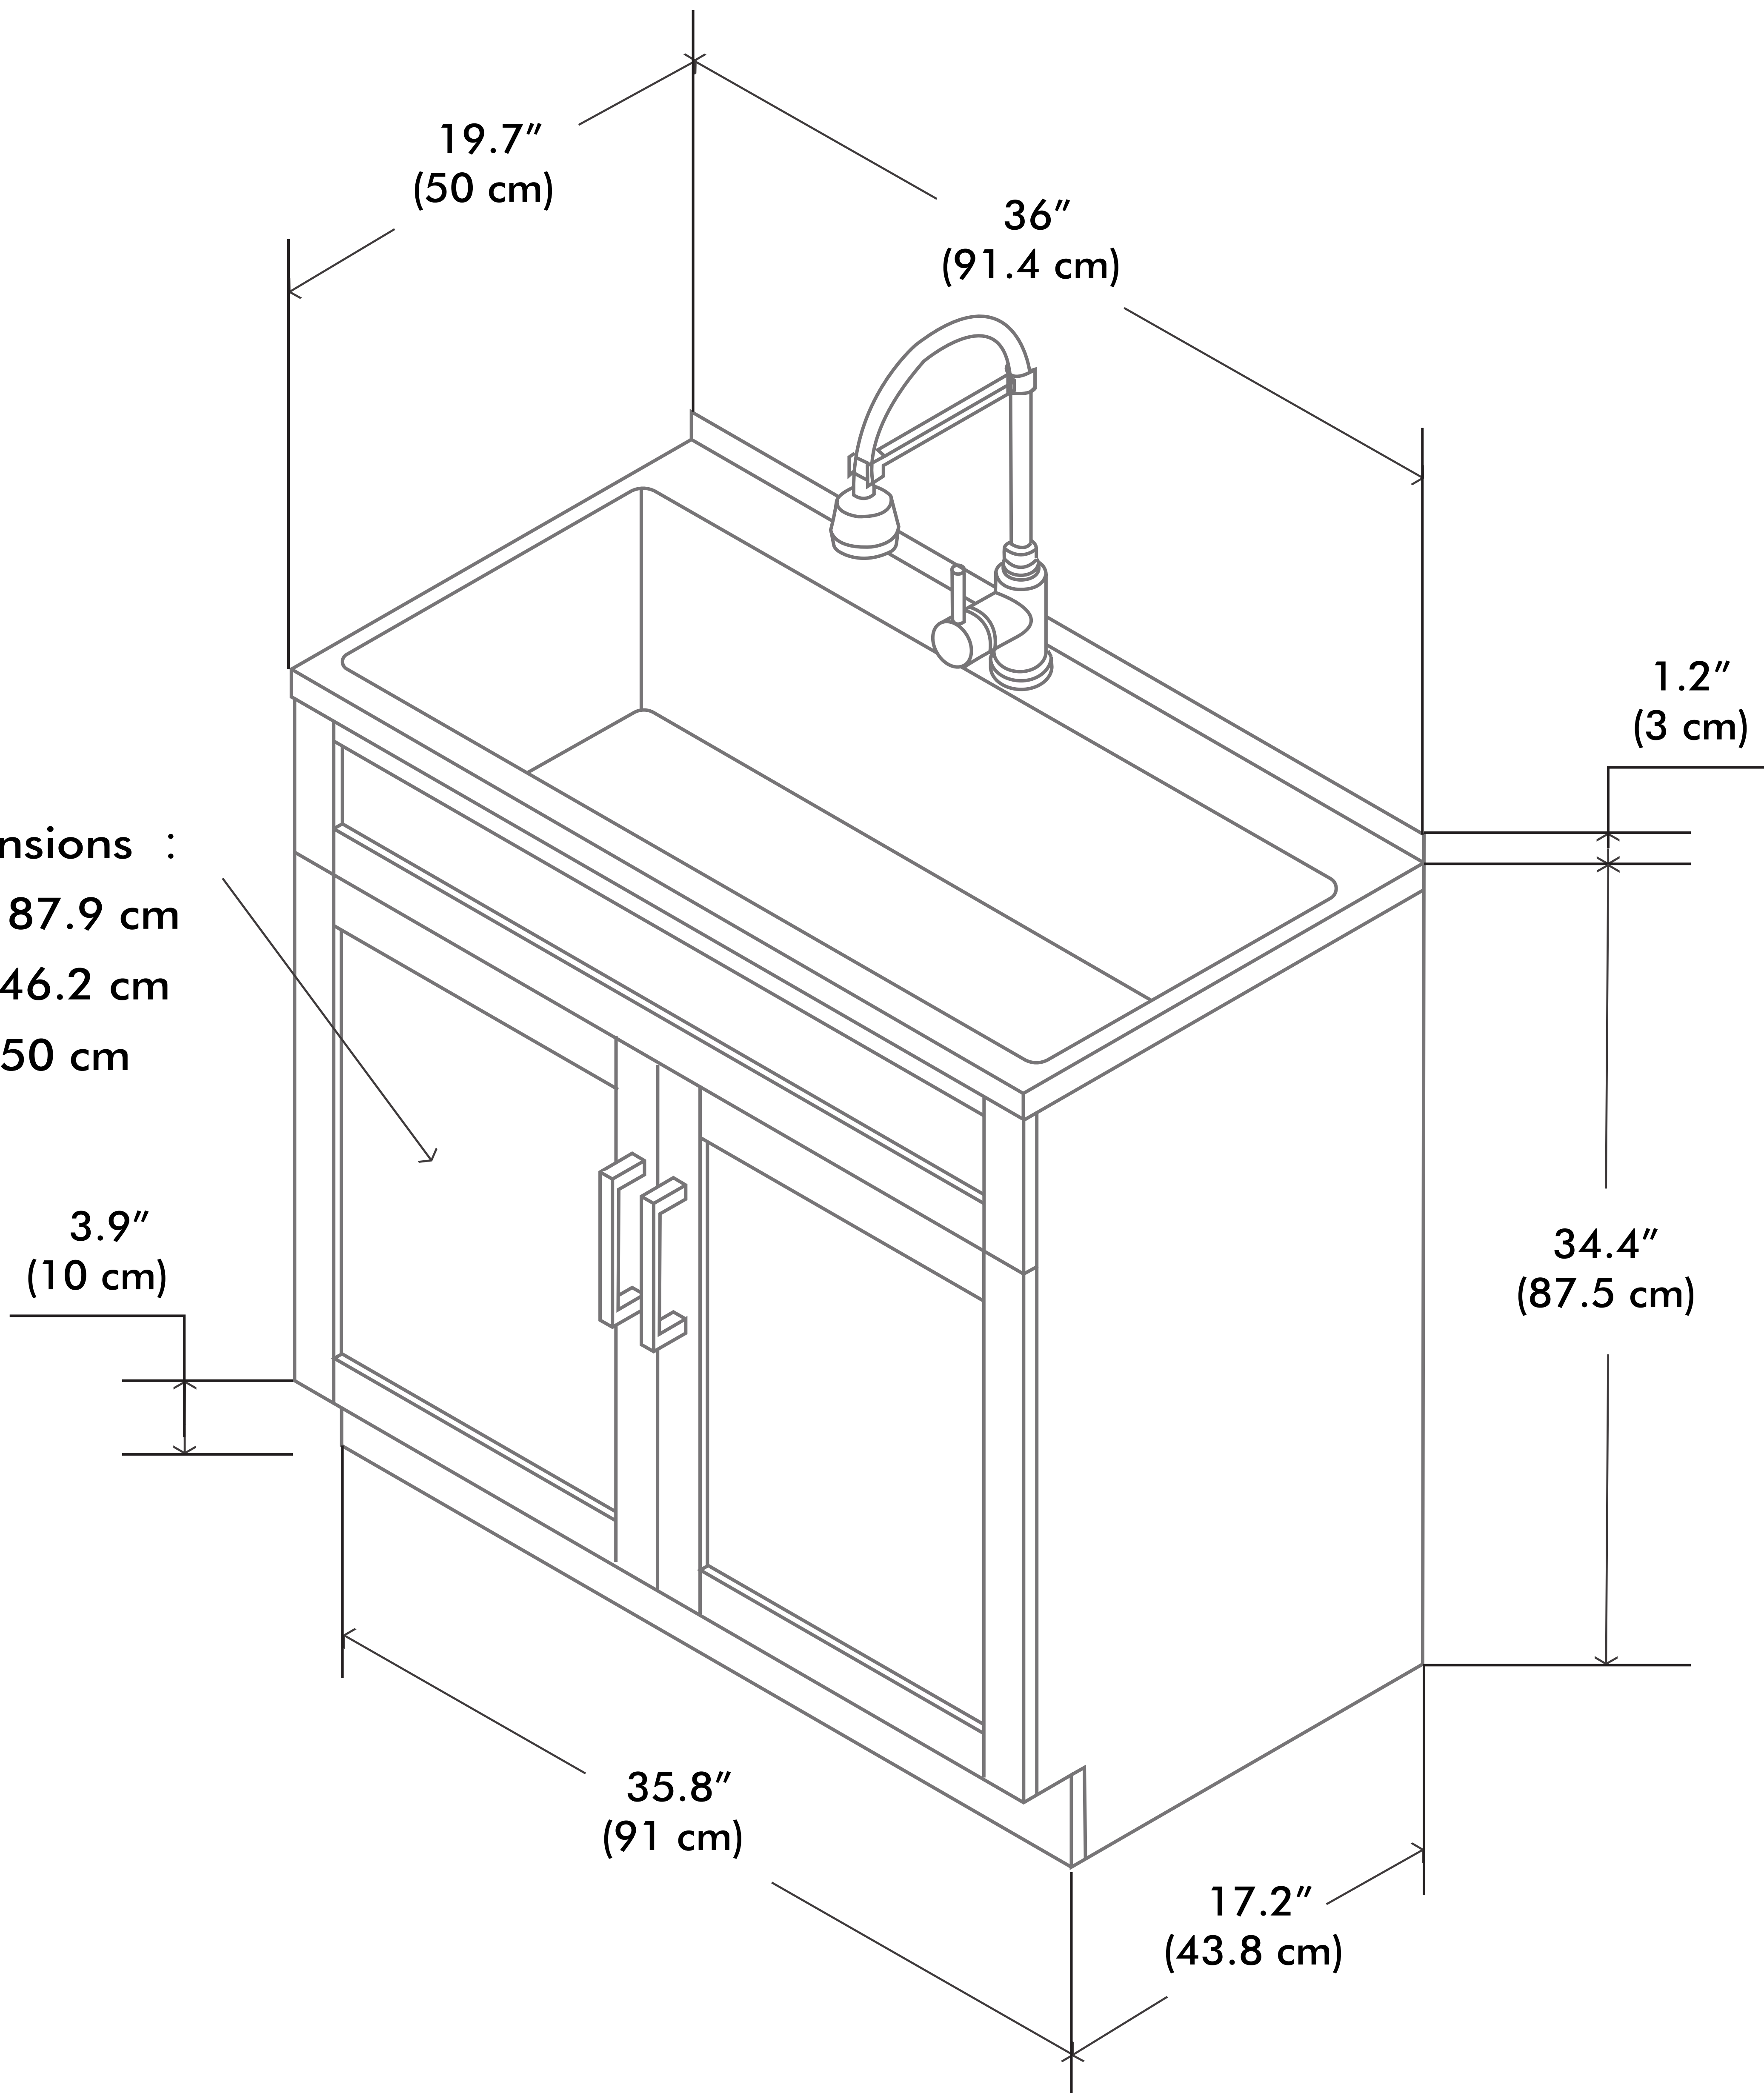

# Hennessy Deluxe 36 inch Laundry Cabinet with Faucet and SS Sink

Inner dimensions :  
**W** - 34.6" / 87.9 cm  
**D** - 18.2" / 46.2 cm  
**H** - 19.7" / 50 cm

**Net weight: 82 lbs / 37.2 Kgs**