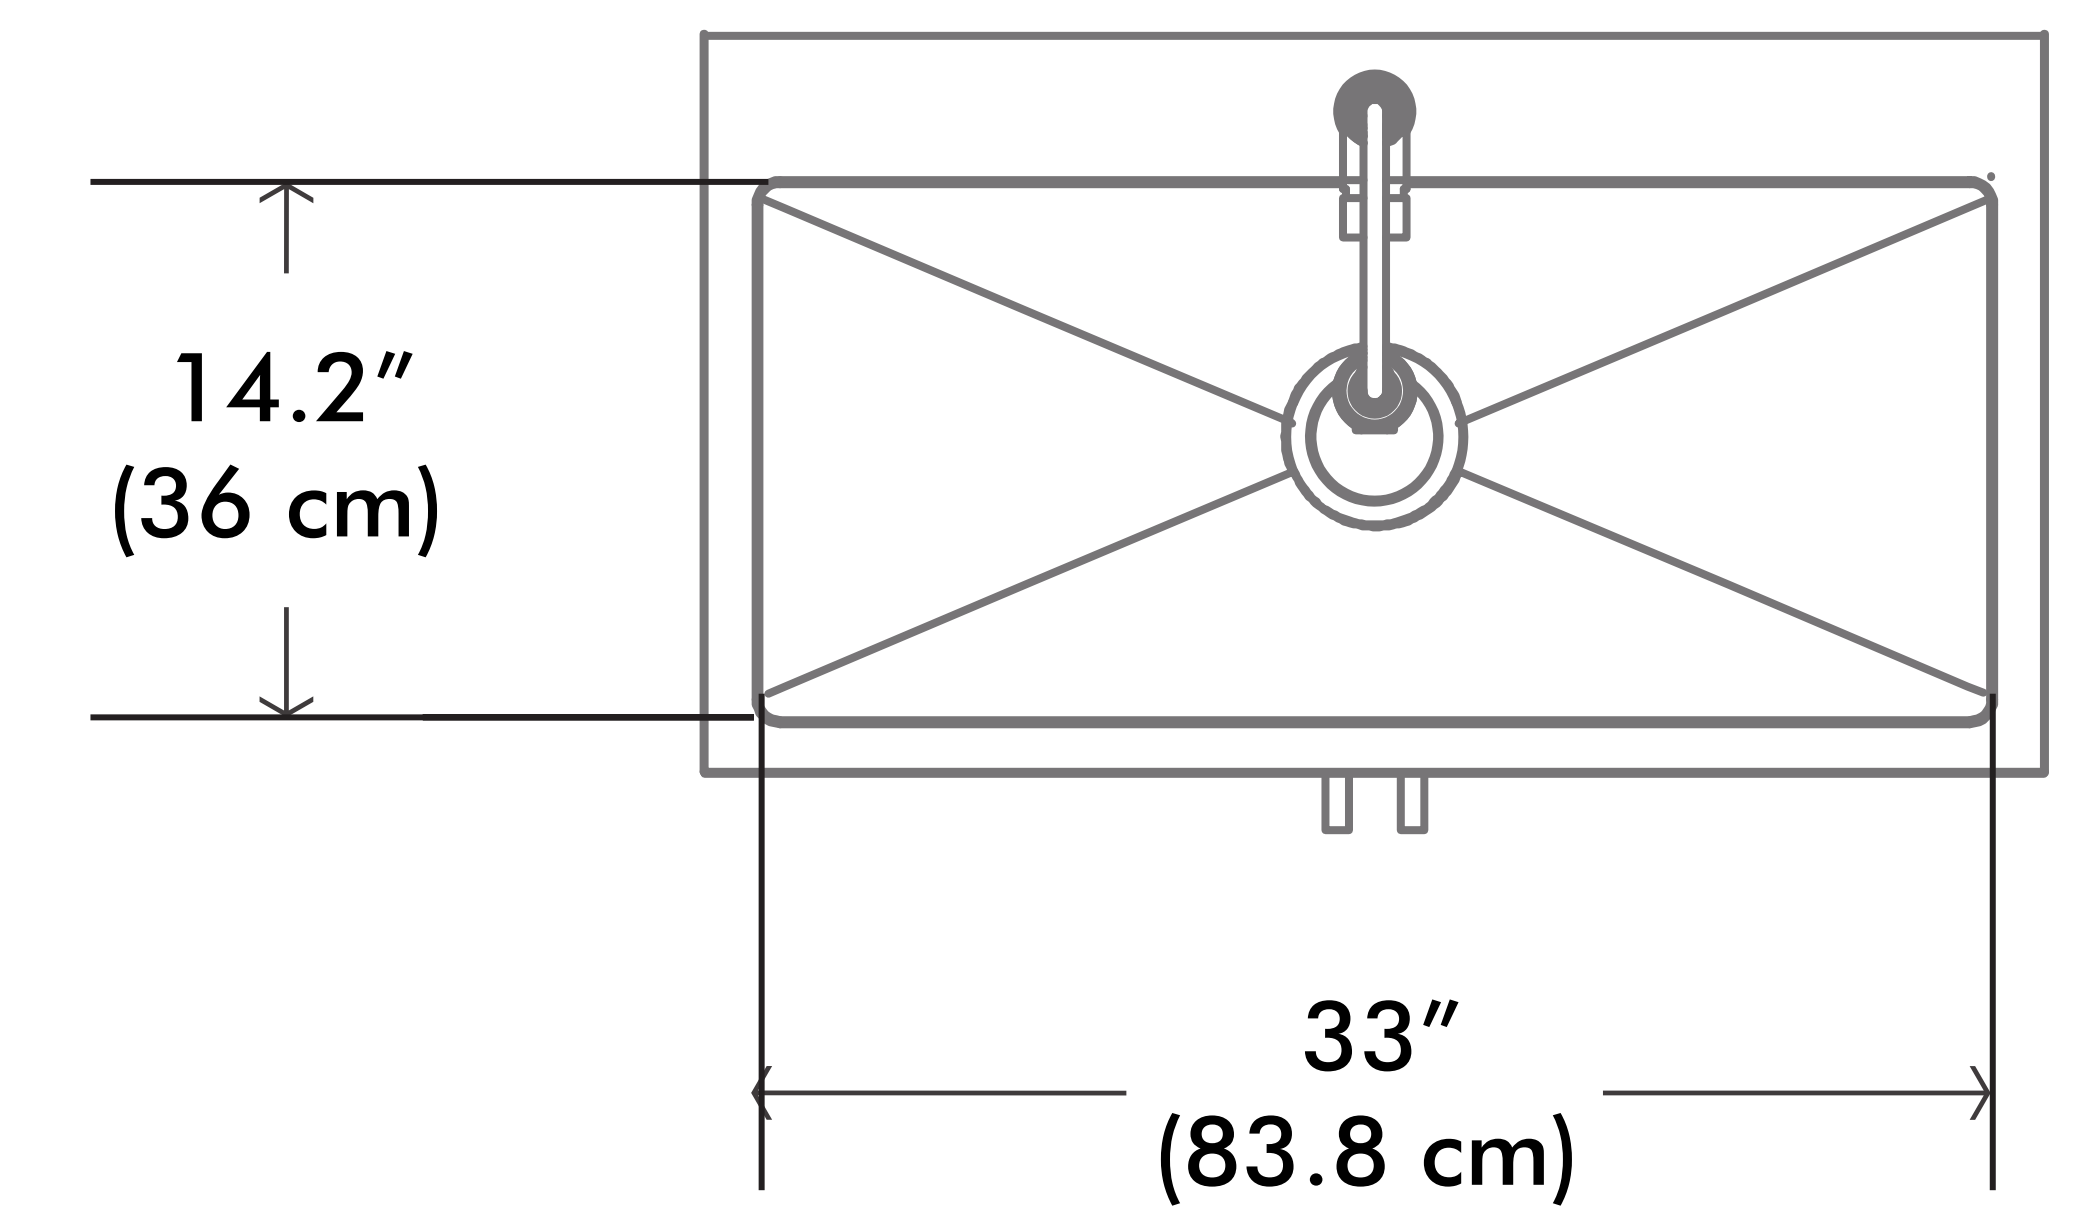

# Hennessy Deluxe 36 inch Laundry Cabinet with Faucet and SS Sink

Inner dimensions :  
**W** - 34.6" / 87.9 cm  
**D** - 18.2" / 46.2 cm  
**H** - 19.7" / 50 cm

**Net weight: 82 lbs / 37.2 Kgs**