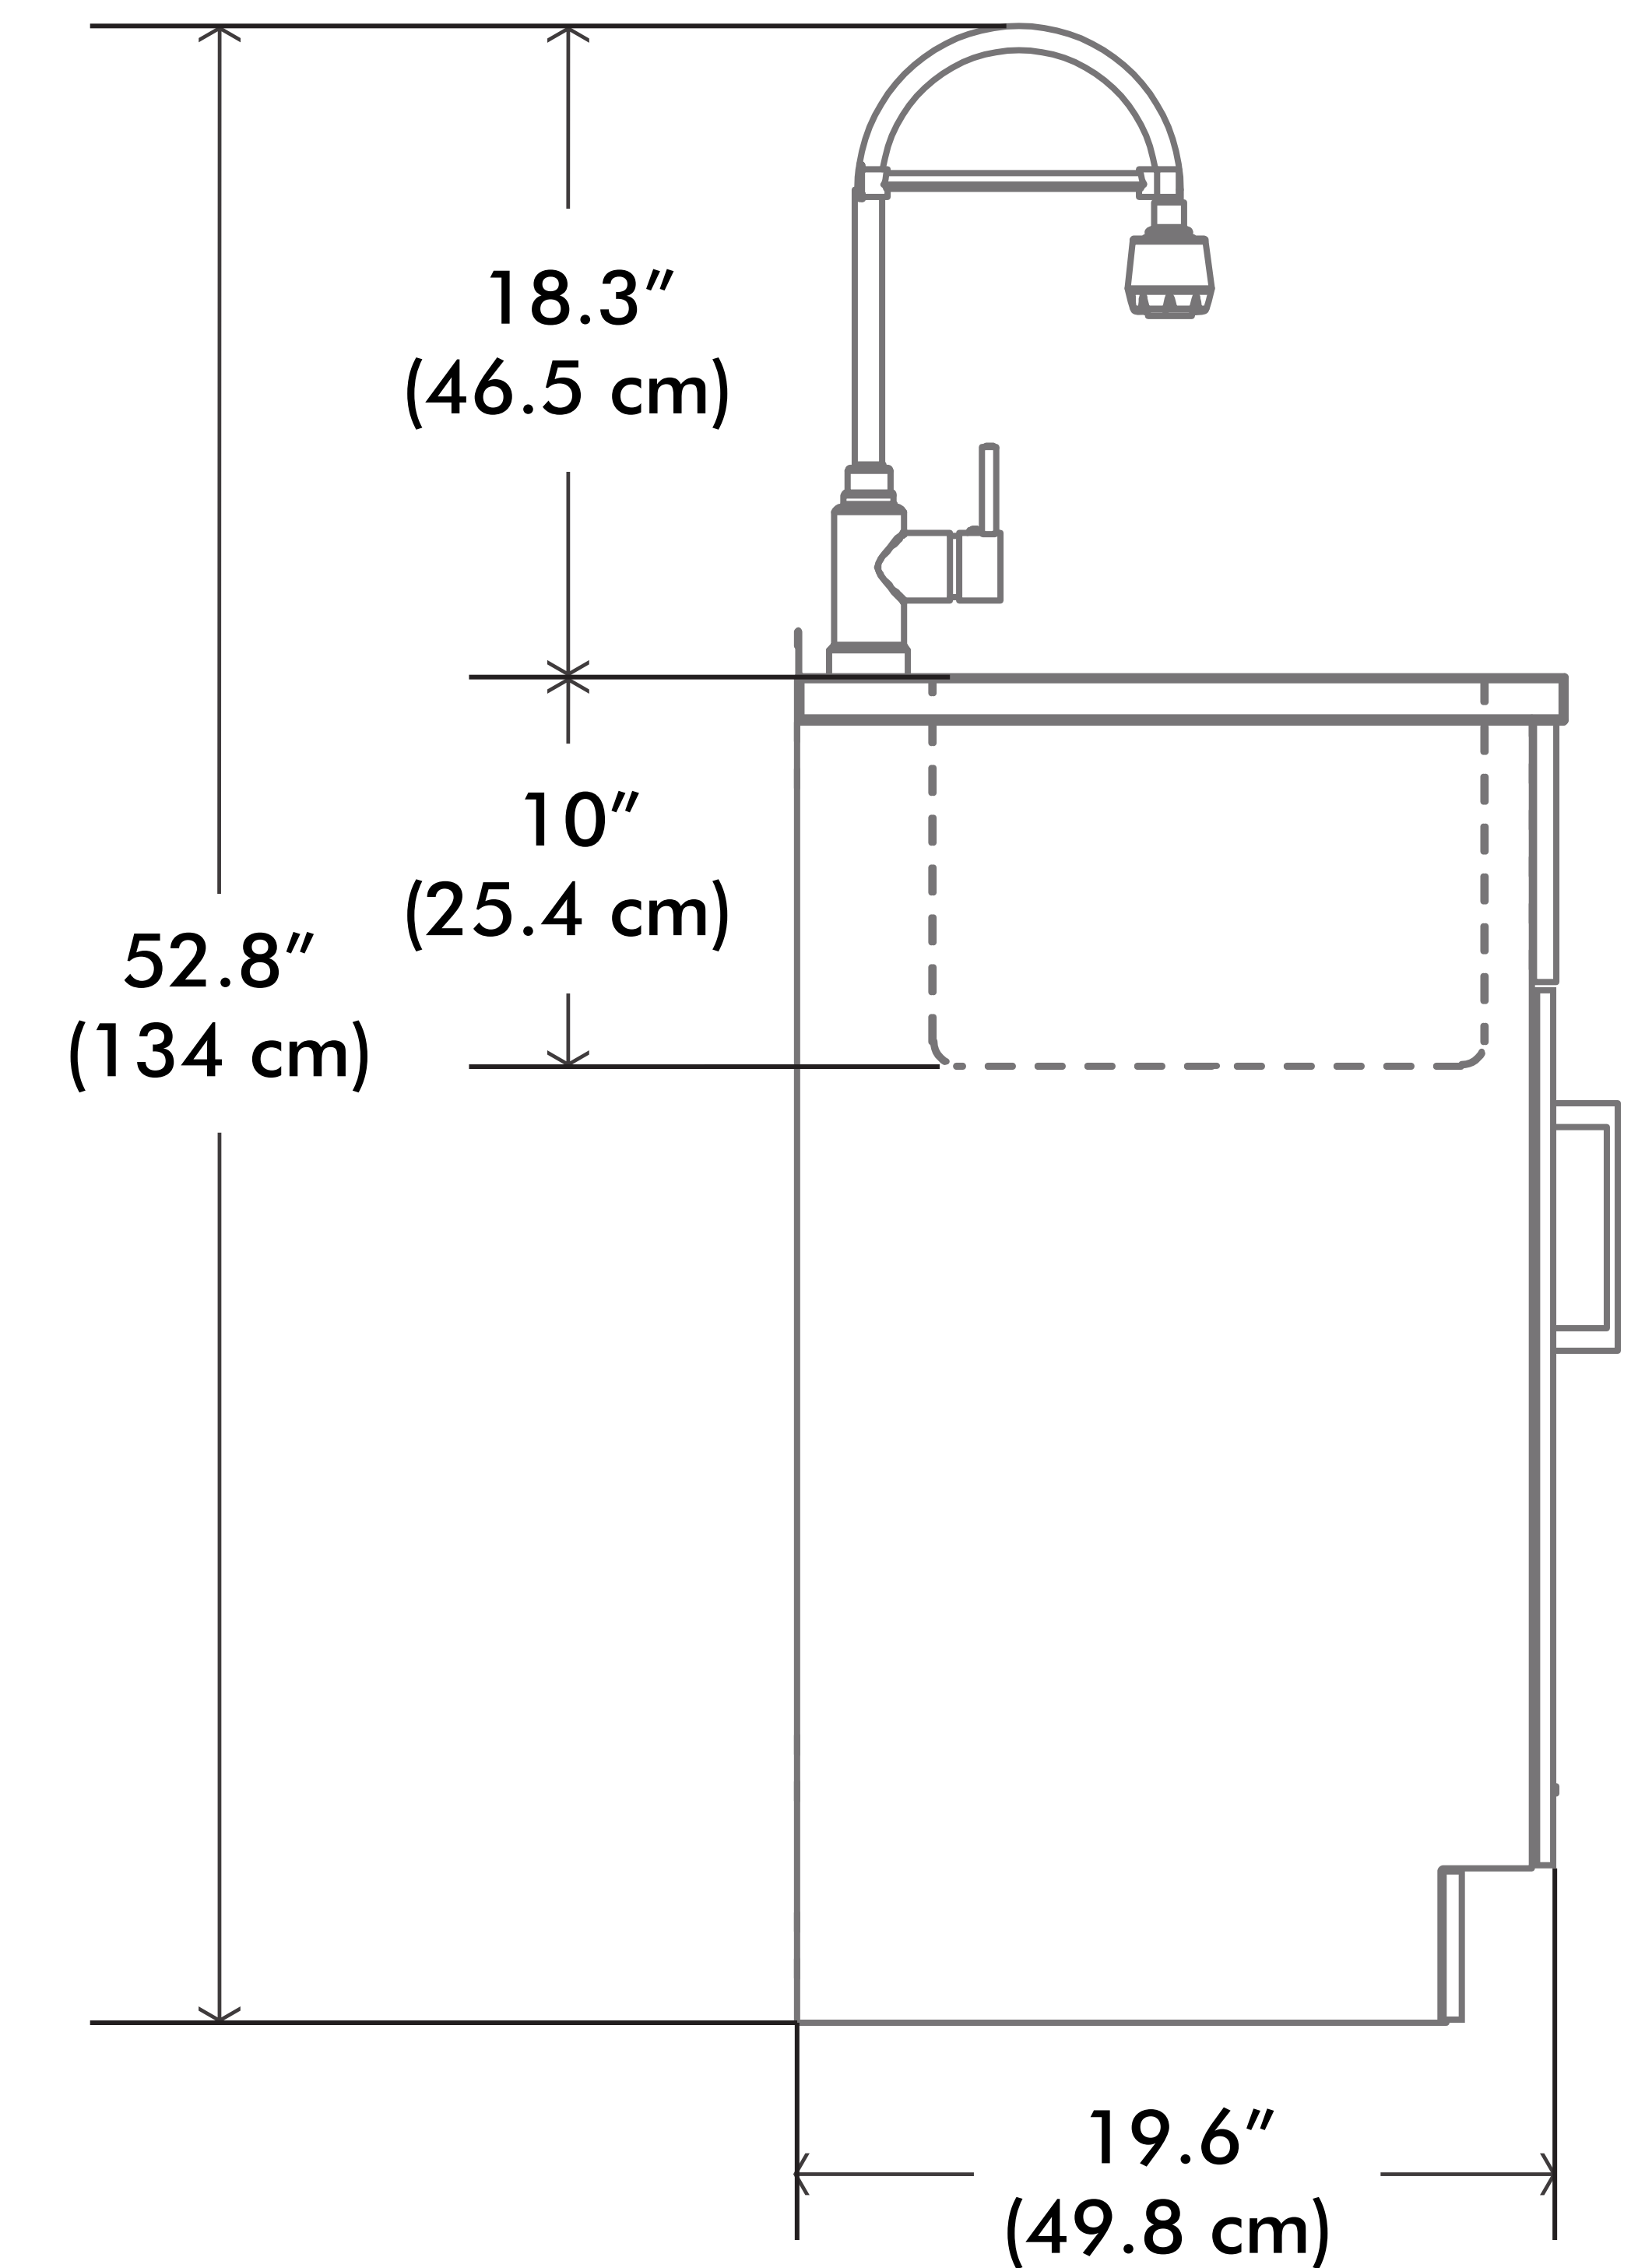

# Hennessy Deluxe 36 inch Laundry Cabinet with Faucet and SS Sink

Inner dimensions :  
**W** - 34.6" / 87.9 cm  
**D** - 18.2" / 46.2 cm  
**H** - 19.7" / 50 cm

**Net weight: 82 lbs / 37.2 Kgs**