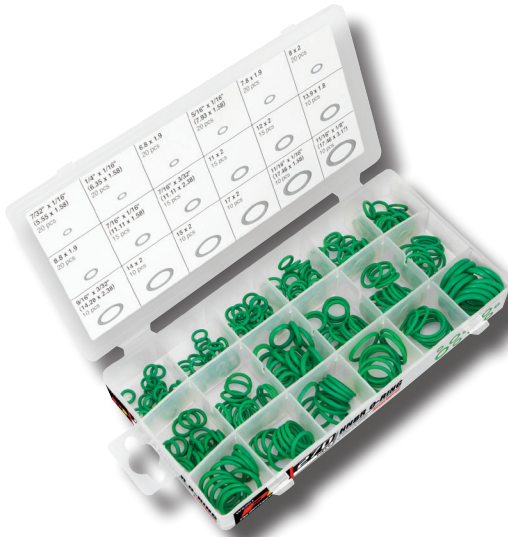

1 INCH BAR
TOP HOLE

3 INCH BAR
6th HOLE

1 INCH BAR
17th HOLE

26th HOLE

Performance Tool

Item ID #	Description	Peg Qty
W5201	270 pc. HNBR O-Ring Assort	1
W5202	407 pc. O-Ring Assortment	1
W5203	419 pc. Metric O-Ring Assort	1
W5204	1000 pc. Cotter Pin Assortment	1
W5208	300 pc. E-Clip Assortment	1
W5212	300 pc. External Snap Ring	1
W5215	70 pc. Grease Fitting Assort.	1
W5217	110 pc. Copper Washer Assort.	1
W5221	347 pc. SAE Nuts & Bolts Assort.	1

Item ID #	Description	Peg Qty
W5222	347 pc. Met Nuts & Bolts Assort.	1
W5231	26 pc. Key Type Hose Clamps	1
W5340	120 pc. Roll Pin Assortment	1
W5341	80 pc. Woodruff Key Met Assort.	1
W5348	26 pc. Hose Clamp Assort.	1
W5358	224 pc. Stainless Steel Assort.	1
W5359	74 pc. Universal Clevis Pin Assort.	1
W59277	Fishbowl Rack Single Large	2

Item ID #	Description	Peg Qty
W59621	24 in. x 1 in. Cross Bar - Black	2
W59623	24 in. x 3 in. Cross Bar - Black	1
W59764SCH	Schematic for W59764	1
W90000	Plastic Display Board 24 x 32	1
W91029	2 in. Flip Scan Bar Hook	14
W91031	1-1/2 in. Scan Tag Label Holder	14