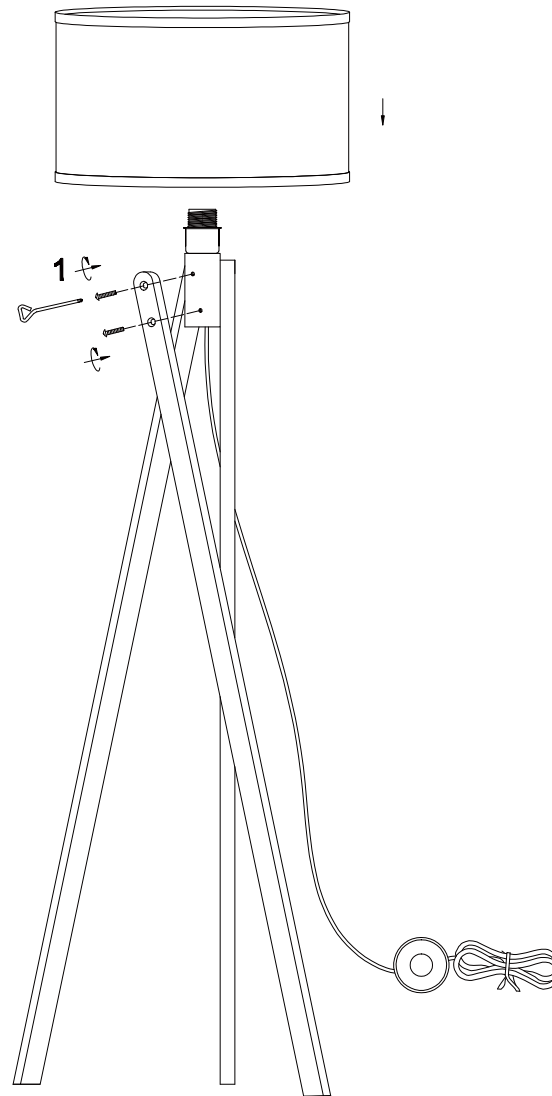

TEAMSON
HOME
www.teamson.com

Hailey

wooden tripod Floor

● TH-L00004-UK ●

(Bulb not included)

WARNING:

Small parts and sharp edges may be present prior to assembly.

Care Instructions

the external flexible cable or cord of this luminaire cannot be replaced; if the cord is damaged, the luminaire shall be destroyed.

Importer: Teamson UK Ltd
Address: 35 A-C The High Street Newport, Shropshire, UK TF10 7AT
www.teamson.co.uk E: support@teamson.co.uk