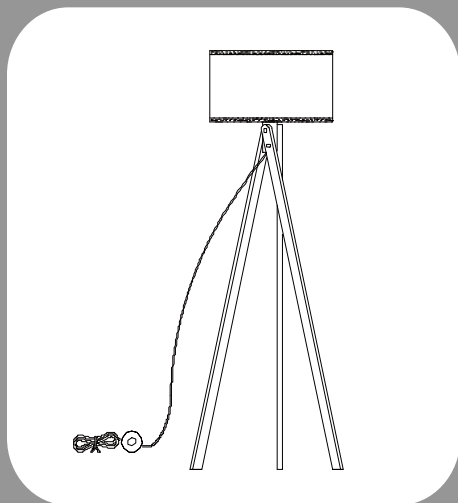

TEAMSON
HOME
www.teamson.com

Hailey

wooden tripod Floor

● TH-L00004-UK ●

(Bulb not included)

WARNING:

Small parts and sharp edges may be present prior to assembly.

Care Instructions

the external flexible cable or cord of this luminaire cannot be replaced; if the cord is damaged, the luminaire shall be destroyed.

Importer: Teamson UK Ltd
Address: 35 A-C The High Street Newport, Shropshire, UK TF10 7AT
www.teamson.co.uk E: support@teamson.co.uk