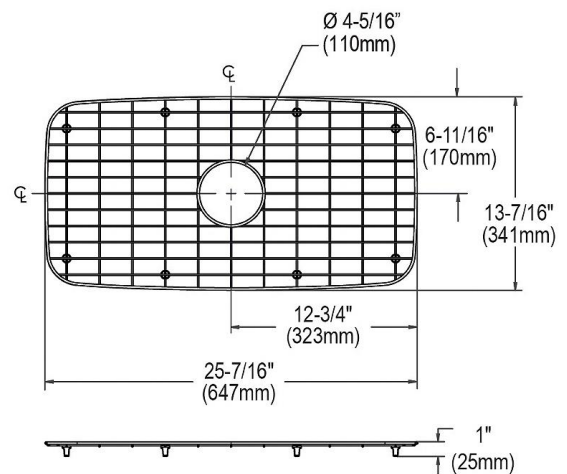

PART: _____ QTY: _____

PROJECT: _____

CONTACT: _____

DATE: _____

NOTES: _____

APPROVAL: _____

In keeping with our policy of continuing product improvement, Elkay reserves the right to change product specifications without notice. Please visit elkay.com for the most current version of Elkay product specification sheets. This specification describes an Elkay product with design, quality, and functional benefits to the user. When making a comparison of other producers' offerings, be certain these features are not overlooked.