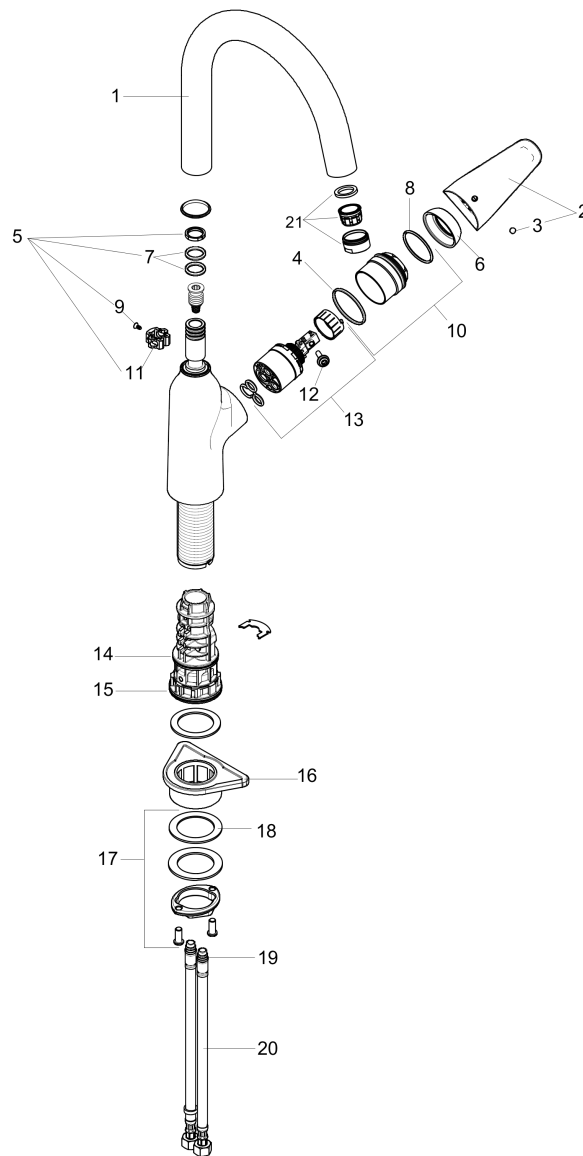

Focus N

Bar Faucet, 1.75 GPM

Finishes : **chrome** Part no. : **71802001**

Description

Features

- Swivel range 360°
- Laminar spray
- Single-hole installation
- Flow: 1.75 GPM (6.6 L/Min)
- Ceramic cartridge
- 3/8" hoses

Item details

List Price

\$ 300.00

Technology

Compliance

Product image

Scale drawing

Focus N
Bar Faucet, 1.75 GPM
 Finishes : **chrome** Part no. : **71802001**

Exploded drawing

Year of production: >06/19

Focus N**Bar Faucet, 1.75 GPM**Finishes : **chrome** Part no. : **71802001****Spare parts list**

Year of production: >06/19

Pos.	Description	Part no.	Price	PU
1	spout cpl.	93347000	-	1
2	handle	93344000	-	1
3	screw cover	96338000	-	1
4	O-ring 36x2	98156000	-	1
5	sealing set	92646000	-	1
6	flange	97406000	-	1
7	O-Ring 14x2,5	98189000	-	1
8	O-Ring 32x2	98193000	-	1
9	screw	97662000	-	1
10	nut	93346000	-	1
11	axialring	97558000	-	1
12	locking screw for handle	95140000	-	1
13	cartridge, assy	92730000	-	1
14	O-ring 38x2	98396000	-	1
15	O-ring 44x2,5	98162000	-	1
16	support	97523000	-	1
17	fixing set (Ø 34)	93253000	-	1
18	lever collar	97548000	-	1
19	O-ring 6,6x1,6	93019000	-	1
20	connection hose 35½" M8x0,75 3/8"	96316001	-	1
21	aerator laminar	93649000	-	1