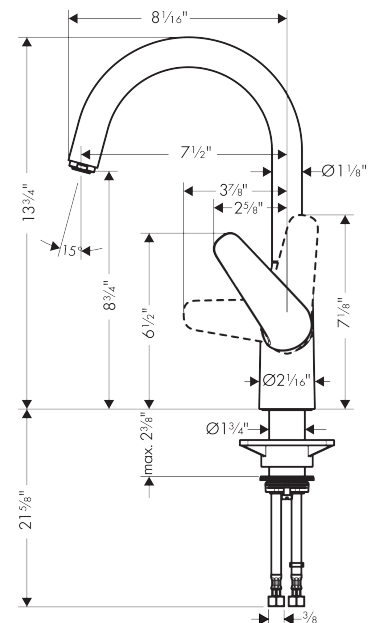

Focus N

Bar Faucet, 1.75 GPM

Finishes : **chrome** Part no. : **71802001**

Description

Features

- Swivel range 360°
- Laminar spray
- Single-hole installation
- Flow: 1.75 GPM (6.6 L/Min)
- Ceramic cartridge
- 3/8" hoses

Item details

List Price

\$ 300.00

Technology

Compliance

Product image

Scale drawing

Focus N
Bar Faucet, 1.75 GPM
 Finishes : **chrome** Part no. : **71802001**

Exploded drawing

Year of production: >06/19

Focus N**Bar Faucet, 1.75 GPM**Finishes : **chrome** Part no. : **71802001****Spare parts list**

Year of production: >06/19

Pos.	Description	Part no.	Price	PU
1	spout cpl.	93347000	-	1
2	handle	93344000	-	1
3	screw cover	96338000	-	1
4	O-ring 36x2	98156000	-	1
5	sealing set	92646000	-	1
6	flange	97406000	-	1
7	O-Ring 14x2,5	98189000	-	1
8	O-Ring 32x2	98193000	-	1
9	screw	97662000	-	1
10	nut	93346000	-	1
11	axialring	97558000	-	1
12	locking screw for handle	95140000	-	1
13	cartridge, assy	92730000	-	1
14	O-ring 38x2	98396000	-	1
15	O-ring 44x2,5	98162000	-	1
16	support	97523000	-	1
17	fixing set (Ø 34)	93253000	-	1
18	lever collar	97548000	-	1
19	O-ring 6,6x1,6	93019000	-	1
20	connection hose 35½" M8x0,75 3/8"	96316001	-	1
21	aerator laminar	93649000	-	1