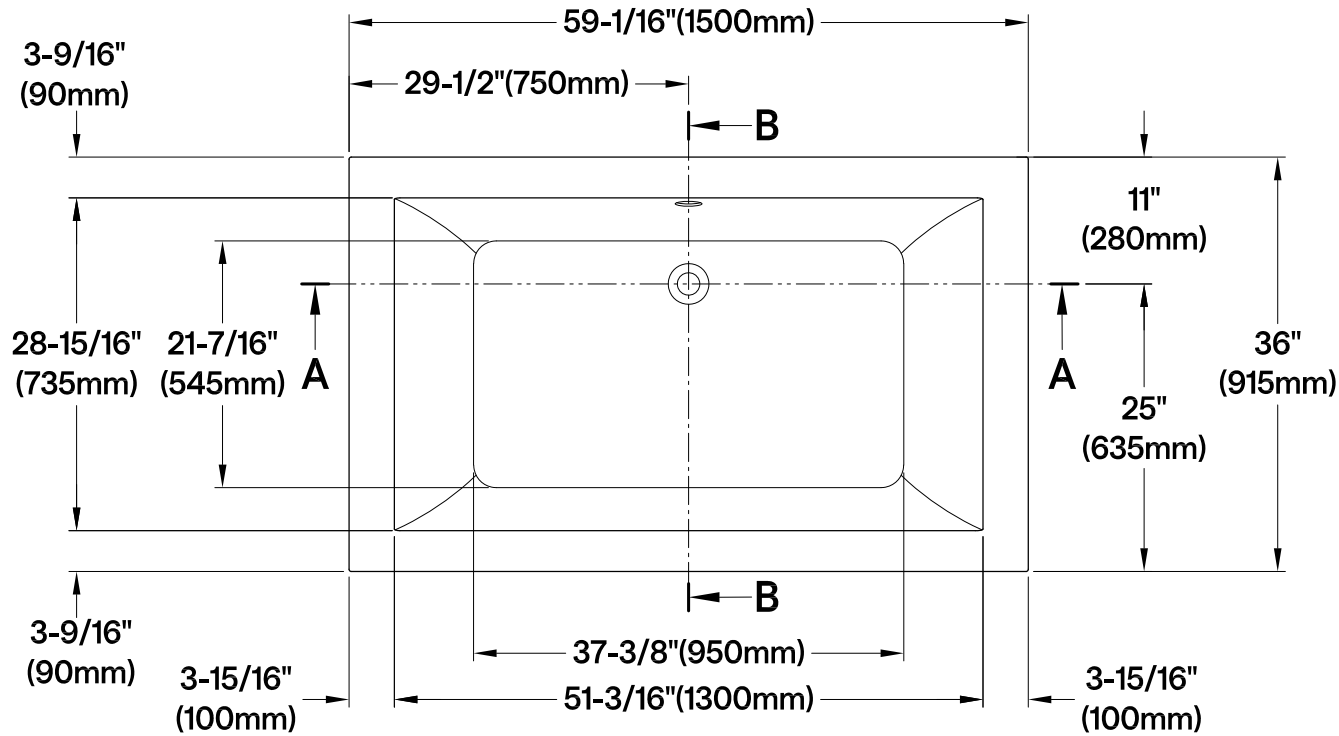

VTPN593619C

59" Acrylic Anti-Skid Drop-In Tub

Section A-A

Section B-B