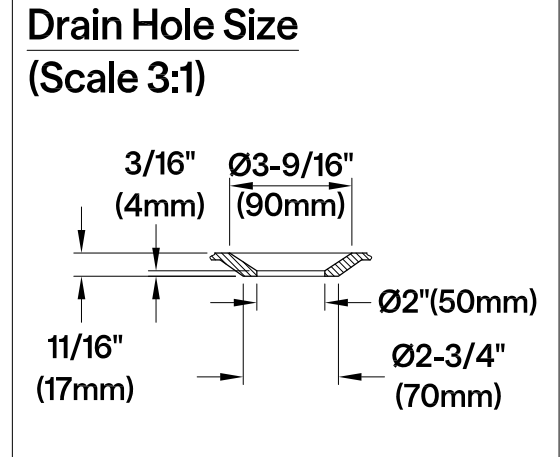

VTPN593619C

59" Acrylic Anti-Skid Drop-In Tub

Section A-A

Section B-B