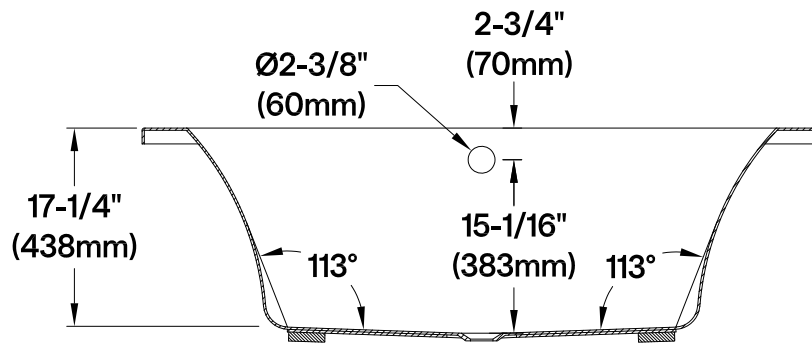

VTPN593619C

59" Acrylic Anti-Skid Drop-In Tub

Section A-A

Section B-B