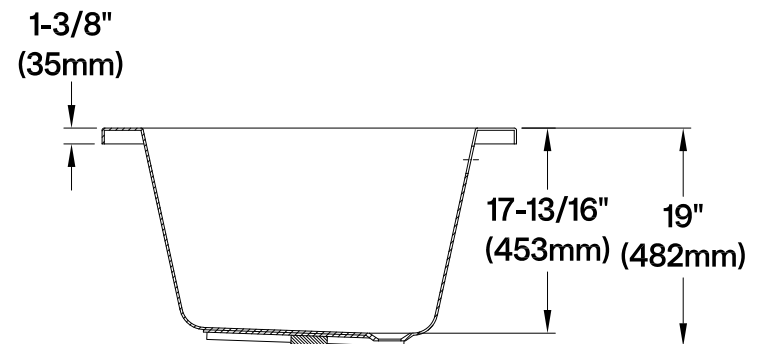

VTPN593619C

59" Acrylic Anti-Skid Drop-In Tub

Section A-A

Section B-B