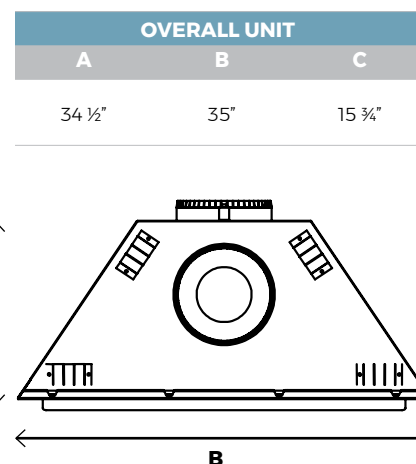

## SPECIFICATIONS

CBX36	
BTU's (Input)	26,000
Venting	Top or Rear* 4" / 7"
Glass Type	Ceramic
Mobile Home Certified	Yes
<b>GLASS VIEWING AREA</b>	
Height	21 1/4"
Width	28"

\*Finishing flange depth (The finishing flange defines the perimeter of the fireplace opening). Framing or finishing materials must NEVER encroach inside the finishing flange.