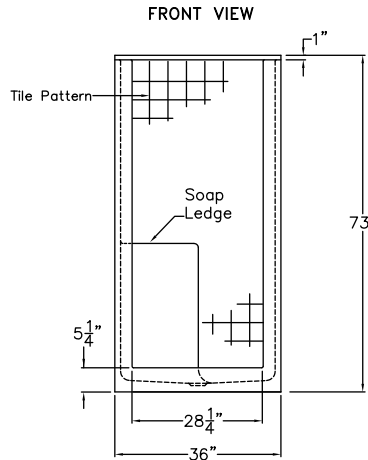

S674
36" x 36" x 73"

FEATURES

FINISH	PRODUCT	PIECES	WALL
AcrylX™	Shower	One	Simulated Tile

OPTIONS

WHIRLPOOL	STANDARD COLOR	ACCESSORIES
No	White, Bone, Biscuit	Drain

TECHNICAL INFORMATION

WT	LOAD FACTOR	HANDED BY	CODES
105	0.71	Center Drain	ANSI 124.1, UPC

AVAILABILITY ■

Due to the nature of the materials, dimensions may vary +/- 1/2".