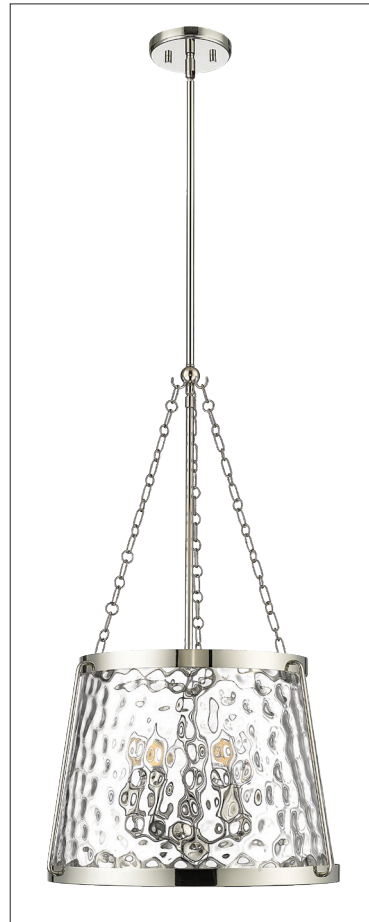

20405

ADABELLA FIVE LIGHT PENDANT

FINISH

MB - Matte Black
PN - Polished Nickel
VB - Vintage Brass

DIMENSIONS

Width 18.13"
Height 29.88"
Canopy Width 5.1"
Canopy Height 0.7"
Canopy Depth 5.1"
Stems Included: (1 ea.) 6", 12" & 18"
Wire 144"
Weight 15.40 lbs

MATERIAL

Steel

GLASS

Glass Clear Hammered

LAMPING

Bulbs 5-Candle
Bulb Base Candelabra (E12)
Watts per Bulb 40W
Voltage 120V
Total Wattage 200W
Bulbs Included No

CERTIFICATION

ETL Listed Dry Location

ITEM NUMBER

SKU's
20405 MB
20405 PN
20405 VB

20405 PN

20405 MB

20405 VB

Millennium Lighting
105 Declaration Drive
McDonough, GA 30253
www.millenniumlighting.com