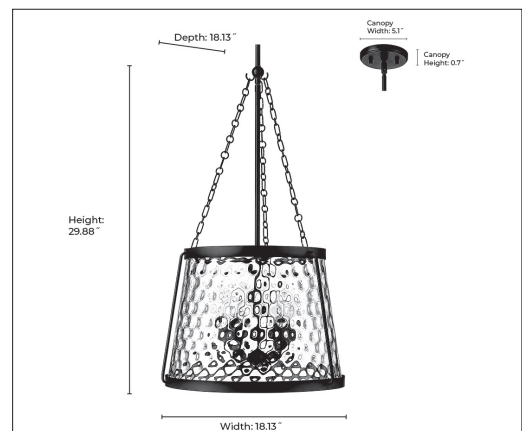

20405

ADABELLA FIVE LIGHT PENDANT

FINISH

MB - Matte Black
PN - Polished Nickel
VB - Vintage Brass

DIMENSIONS

Width 18.13"
Height 29.88"
Canopy Width 5.1"
Canopy Height 0.7"
Canopy Depth 5.1"
Stems Included: (1 ea.) 6", 12" & 18"
Wire 144"
Weight 15.40 lbs

MATERIAL

Steel

GLASS

Glass Clear Hammered

LAMPING

Bulbs 5-Candle
Bulb Base Candelabra (E12)
Watts per Bulb 40W
Voltage 120V
Total Wattage 200W
Bulbs Included No

CERTIFICATION

ETL Listed Dry Location

ITEM NUMBER

SKU's
20405 MB
20405 PN
20405 VB

20405 PN

20405 MB

20405 VB

Millennium Lighting
105 Declaration Drive
McDonough, GA 30253
www.millenniumlighting.com