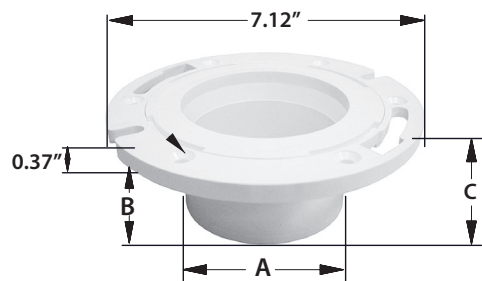

CLOSET FLANGE WITH PLASTIC SWIVEL RING

- Fits over 3" or inside 4" Schedule 40 DWV pipe
- 2" offset
- 360-degree rotation
- Plastic ring will not deteriorate
- 2 radial slots and 2 grooved slots for closet bolts
- 6 screw holes for securing to floor

With Knockout

PVC	ABS	SIZE	A	B	C
C52342	C52343	3" x 4"	4.06"	2.25"	2.62"
C52402	C52403	4"	5.12"	1.75"	2.18"

Less Knockout

PVC	ABS	SIZE	A	B	C
C53342	C53343	3" x 4"	4.00"	2.31"	2.62"
C53402	C53403	4"	5.12"	1.75"	2.25"

Offset Less Knockout

PVC	ABS	SIZE	A	B	C
C54402	C54403	3" x 4"	4.00"	1.62"	4.25"