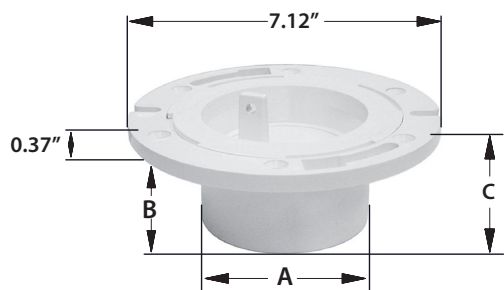

CLOSET FLANGE WITH PLASTIC SWIVEL RING

- Fits over 3" or inside 4" Schedule 40 DWV pipe
- 2" offset
- 360-degree rotation
- Plastic ring will not deteriorate
- 2 radial slots and 2 grooved slots for closet bolts
- 6 screw holes for securing to floor

With Knockout

PVC	ABS	SIZE	A	B	C
C52342	C52343	3" x 4"	4.06"	2.25"	2.62"
C52402	C52403	4"	5.12"	1.75"	2.18"

Less Knockout

PVC	ABS	SIZE	A	B	C
C53342	C53343	3" x 4"	4.00"	2.31"	2.62"
C53402	C53403	4"	5.12"	1.75"	2.25"

Offset Less Knockout

PVC	ABS	SIZE	A	B	C
C54402	C54403	3" x 4"	4.00"	1.62"	4.25"