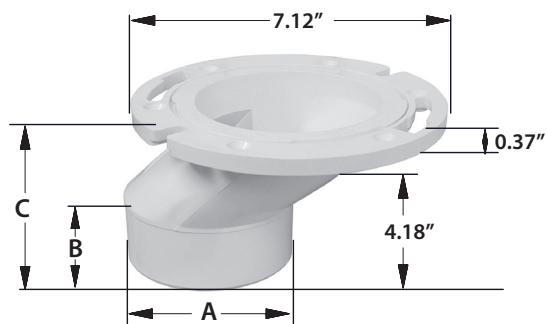

CLOSET FLANGE WITH PLASTIC SWIVEL RING

- Fits over 3" or inside 4" Schedule 40 DWV pipe
- 2" offset
- 360-degree rotation
- Plastic ring will not deteriorate
- 2 radial slots and 2 grooved slots for closet bolts
- 6 screw holes for securing to floor

With Knockout

PVC	ABS	SIZE	A	B	C
C52342	C52343	3" x 4"	4.06"	2.25"	2.62"
C52402	C52403	4"	5.12"	1.75"	2.18"

Less Knockout

PVC	ABS	SIZE	A	B	C
C53342	C53343	3" x 4"	4.00"	2.31"	2.62"
C53402	C53403	4"	5.12"	1.75"	2.25"

Offset Less Knockout

PVC	ABS	SIZE	A	B	C
C54402	C54403	3" x 4"	4.00"	1.62"	4.25"