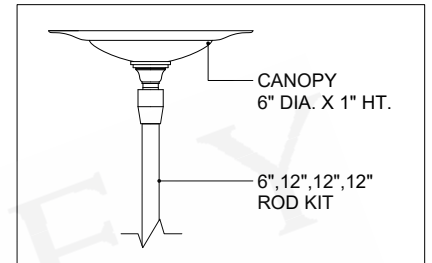

ITEM: 9000-1264

Overall Dimensions

Height: 18.5"

Diameter: 23.5"

CANOPY DETAIL

TOP VIEW

FRONT VIEW