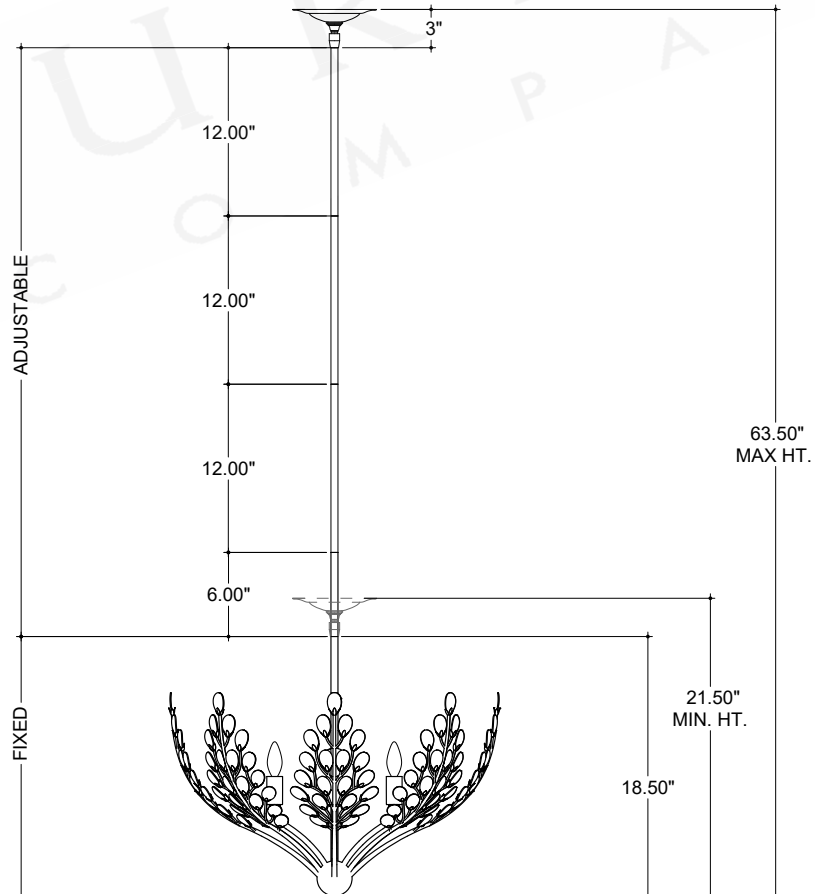

ITEM: 9000-1264

Overall Dimensions

Height: 18.5"

Diameter: 23.5"

CANOPY DETAIL

TOP VIEW

FRONT VIEW