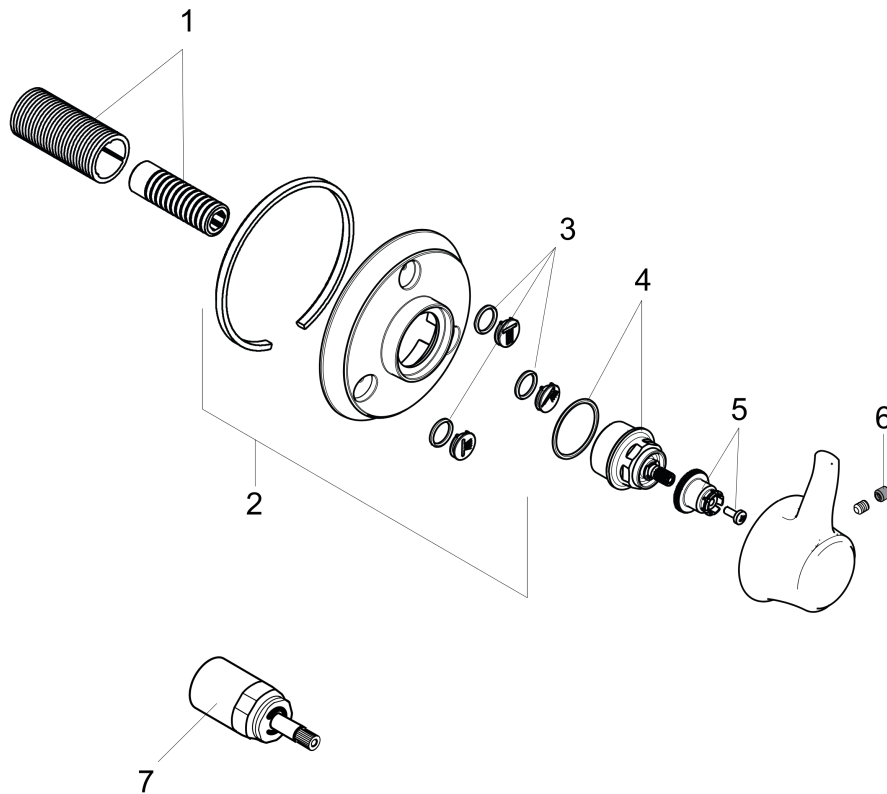

**Ecostat Classic**  
**Diverter Trim Trio/Quattro**  
 Finishes : **chrome**    Part no. : **15934001**

**Description**

**Features**

- Handle, Sleeve, Escutcheon

**Item details**

List Price \$ 146.00

**Compliance**

**Product image**

**Scale drawing**

**Ecostat Classic**  
**Diverter Trim Trio/Quattro**

Finishes : **chrome** Part no. : **15934001**

**Exploded drawing**

Year of production: >12/10

**Ecostat Classic**  
**Diverter Trim Trio/Quattro**  
 Finishes : **chrome**    Part no. : **15934001**

**Spare parts list**

Year of production: >12/10

| <b>Pos.</b> | <b>Description</b> | <b>Part no.</b> | <b>Price</b> | <b>PU</b> |
|-------------|--------------------|-----------------|--------------|-----------|
| 1           | fixing set         | 96392000        | -            | 1         |
| 2           | escutcheon         | 95649000        | -            | 1         |
| 3           | O-ring 13x2        | 98128000        | -            | 1         |
| 4           | nut                | 98677000        | -            | 1         |
| 5           | handle fixing set  | 94184000        | -            | 1         |
| 6           | screw cover        | 95181000        | -            | 1         |
| 7           | extension 25 mm    | 96370000        | -            | 1         |
| a           | O-Ring 32x2,5      | 96364000        | -            | 1         |
| b           | set of symbols     | 95238000        | -            | 1         |
| c           | base body          | 15930181        | -            | 1         |
| d           | base body          | 15936181        | -            | 1         |
| e           | base body          | 15984181        | -            | 1         |