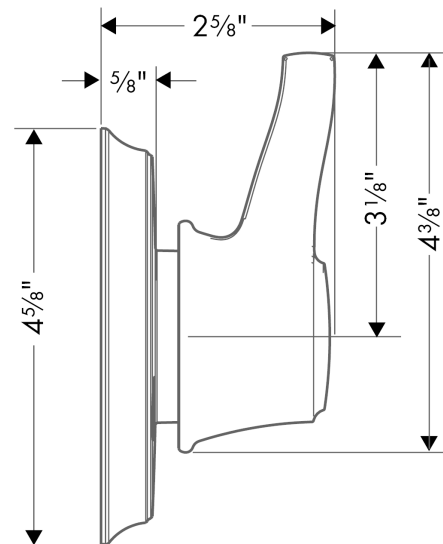

**Ecostat Classic**  
**Diverter Trim Trio/Quattro**  
 Finishes : **chrome**    Part no. : **15934001**

**Description**

**Features**

- Handle, Sleeve, Escutcheon

**Item details**

List Price \$ 146.00

**Compliance**

**Product image**

**Scale drawing**

**Ecostat Classic**  
**Diverter Trim Trio/Quattro**

Finishes : **chrome** Part no. : **15934001**

**Exploded drawing**

Year of production: >12/10

**Ecostat Classic**  
**Diverter Trim Trio/Quattro**  
 Finishes : **chrome**    Part no. : **15934001**

**Spare parts list**

Year of production: >12/10

| <b>Pos.</b> | <b>Description</b> | <b>Part no.</b> | <b>Price</b> | <b>PU</b> |
|-------------|--------------------|-----------------|--------------|-----------|
| 1           | fixing set         | 96392000        | -            | 1         |
| 2           | escutcheon         | 95649000        | -            | 1         |
| 3           | O-ring 13x2        | 98128000        | -            | 1         |
| 4           | nut                | 98677000        | -            | 1         |
| 5           | handle fixing set  | 94184000        | -            | 1         |
| 6           | screw cover        | 95181000        | -            | 1         |
| 7           | extension 25 mm    | 96370000        | -            | 1         |
| a           | O-Ring 32x2,5      | 96364000        | -            | 1         |
| b           | set of symbols     | 95238000        | -            | 1         |
| c           | base body          | 15930181        | -            | 1         |
| d           | base body          | 15936181        | -            | 1         |
| e           | base body          | 15984181        | -            | 1         |