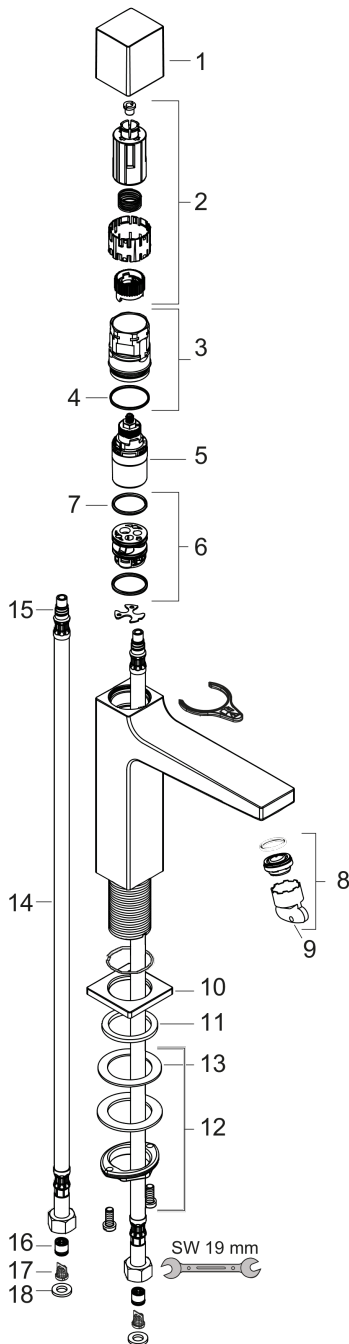

Metropol
Single-Hole Faucet 100 Select, 1.2 GPM
 Finishes : **chrome** Part no. : **32570001**

Description

Features

- Aerated spray
- Flow: 1.2 GPM (4.5 L/Min)
- Select cartridge for easy, intuitive operation: Push handle to turn water on and off, and turn to adjust temperature
- Does not include: Pop-up assembly

Item details

List Price \$ 391.00

Technology

Compliance

Product image

Scale drawing

Metropol
 Single-Hole Faucet 100 Select, 1.2 GPM
 Finishes : chrome Part no. : 32570001

Exploded drawing

Year of production: >01/18

Metropol
Single-Hole Faucet 100 Select, 1.2 GPM
 Finishes : **chrome** Part no. : **32570001**

Spare parts list

Year of production: >01/18

Pos.	Description	Part no.	Price	PU
1	handle	93070000	-	1
2	adapter for handle	92526000	-	1
3	nut	92528000	-	1
4	O-ring 27x1,5	92527000	-	1
5	cartridge, assy	92529000	-	1
6	adapter for cartridge	98866000	-	1
7	O-ring 23x2	98398000	-	1
8	aerator M24x1 (4,5 l/min)	93202000	-	1
9	service tool	95661000	-	1
10	escutcheon	93048000	-	1
11	flat seal	98749000	-	1
12	fixing set (Ø 32)	13961000	-	1
13	lever collar	97548000	-	1
14	connection hose 450 mm M8x0,75 G3/8	92531000	-	1
15	O-ring 7x1,5	98422000	-	1
16	non return valve DW 10	96456000	-	1
17	filter	92532000	-	1
18	sealing set	92533000	-	1
a	adapter for connection hose	88802000	-	1