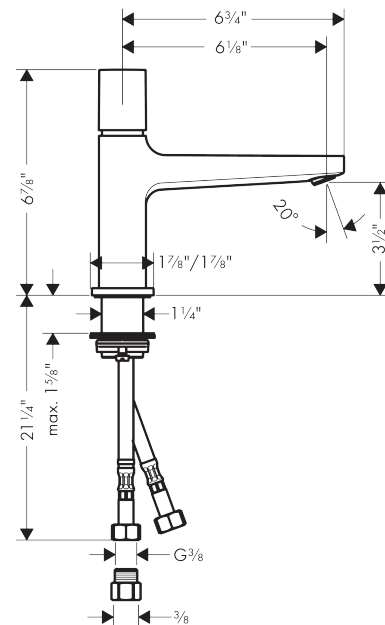

Metropol
Single-Hole Faucet 100 Select, 1.2 GPM
 Finishes : **chrome** Part no. : **32570001**

Description

Features

- Aerated spray
- Flow: 1.2 GPM (4.5 L/Min)
- Select cartridge for easy, intuitive operation: Push handle to turn water on and off, and turn to adjust temperature
- Does not include: Pop-up assembly

Item details

List Price \$ 391.00

Technology

Compliance

Product image

Scale drawing

Metropol
 Single-Hole Faucet 100 Select, 1.2 GPM
 Finishes : chrome Part no. : 32570001

Exploded drawing

Year of production: >01/18

Metropol
Single-Hole Faucet 100 Select, 1.2 GPM
 Finishes : **chrome** Part no. : **32570001**

Spare parts list

Year of production: >01/18

Pos.	Description	Part no.	Price	PU
1	handle	93070000	-	1
2	adapter for handle	92526000	-	1
3	nut	92528000	-	1
4	O-ring 27x1,5	92527000	-	1
5	cartridge, assy	92529000	-	1
6	adapter for cartridge	98866000	-	1
7	O-ring 23x2	98398000	-	1
8	aerator M24x1 (4,5 l/min)	93202000	-	1
9	service tool	95661000	-	1
10	escutcheon	93048000	-	1
11	flat seal	98749000	-	1
12	fixing set (Ø 32)	13961000	-	1
13	lever collar	97548000	-	1
14	connection hose 450 mm M8x0,75 G3/8	92531000	-	1
15	O-ring 7x1,5	98422000	-	1
16	non return valve DW 10	96456000	-	1
17	filter	92532000	-	1
18	sealing set	92533000	-	1
a	adapter for connection hose	88802000	-	1