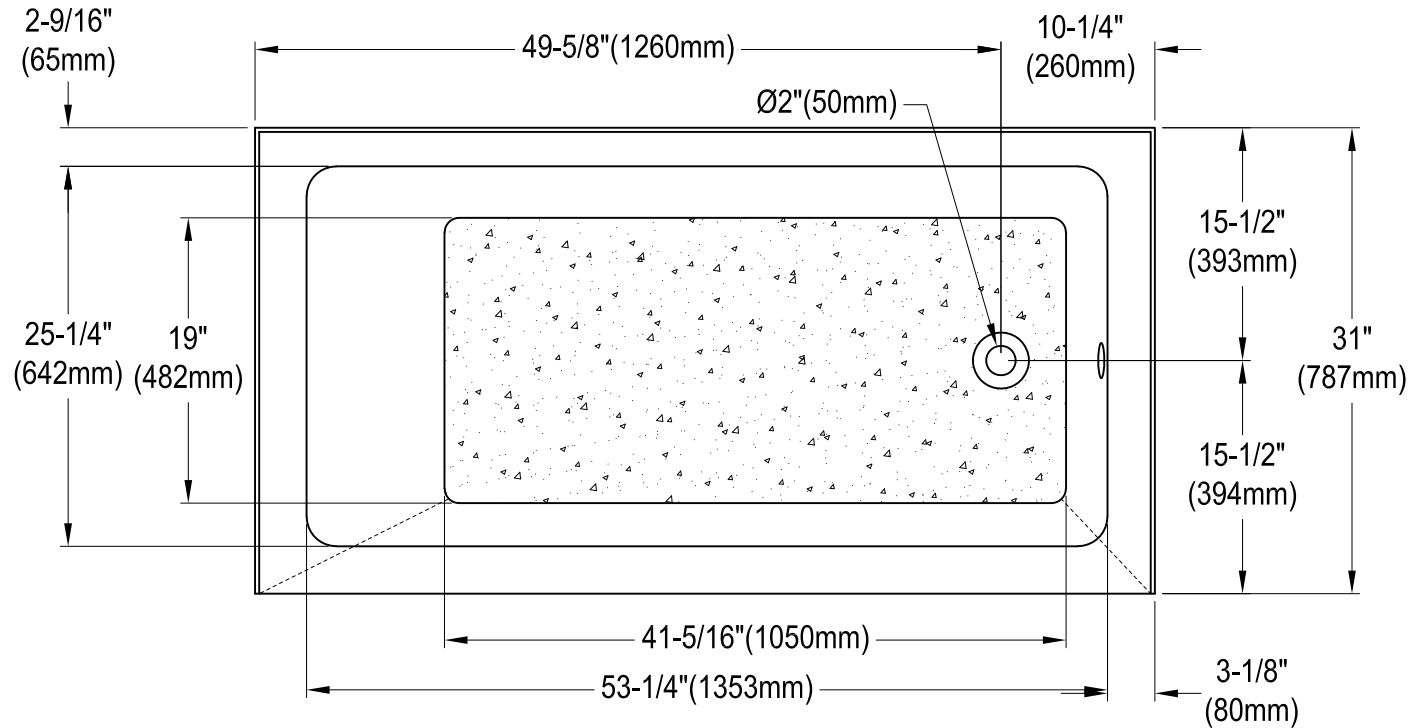

VTAP6031R22T

60" Acrylic Anti-Skid Alcove Tub with Right Hand Drain Hole

M10 x 60 (2 pcs)
M10 x 45 (2 pcs)

Drain Hole Size
(Scale 3:1)