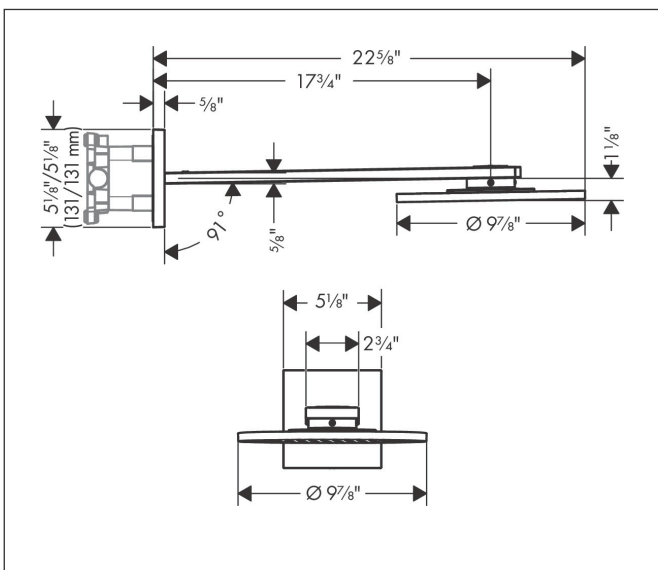

Brand AXOR  
 Art. Name **AXOR ShowerSolutions** Showerhead 250 2- Jet with Showerarm Trim, 2.5 GPM  
 Art. Nr. 35296251  
 Surface brushed gold optic  
 Pos. 1

## Features

- Consists of: Showerhead, Showerarm, Green Diverter
- Shower head size: 250 mm
- Spray modes: PowderRain, Intense PowderRain
- Adjustment with shift on thermostat
- Dynamic spray nozzles move out while using
- Flow: 2.5 GPM (9.5 L/Min)
- Showerhead removable for cleaning
- ServiceCard with sieve can be removed without tools for cleaning purpose