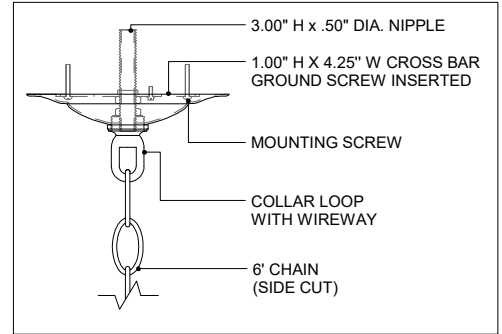

15.50" DIA. FRAME  
6.00" DIA. CANOPY  
1.00" H X 4.25" W  
CROSS BAR

TOP VIEW

CANOPY DETAIL

FRONT VIEW

9000-1211

ALL WORK © 2024 CURREY & COMPANY