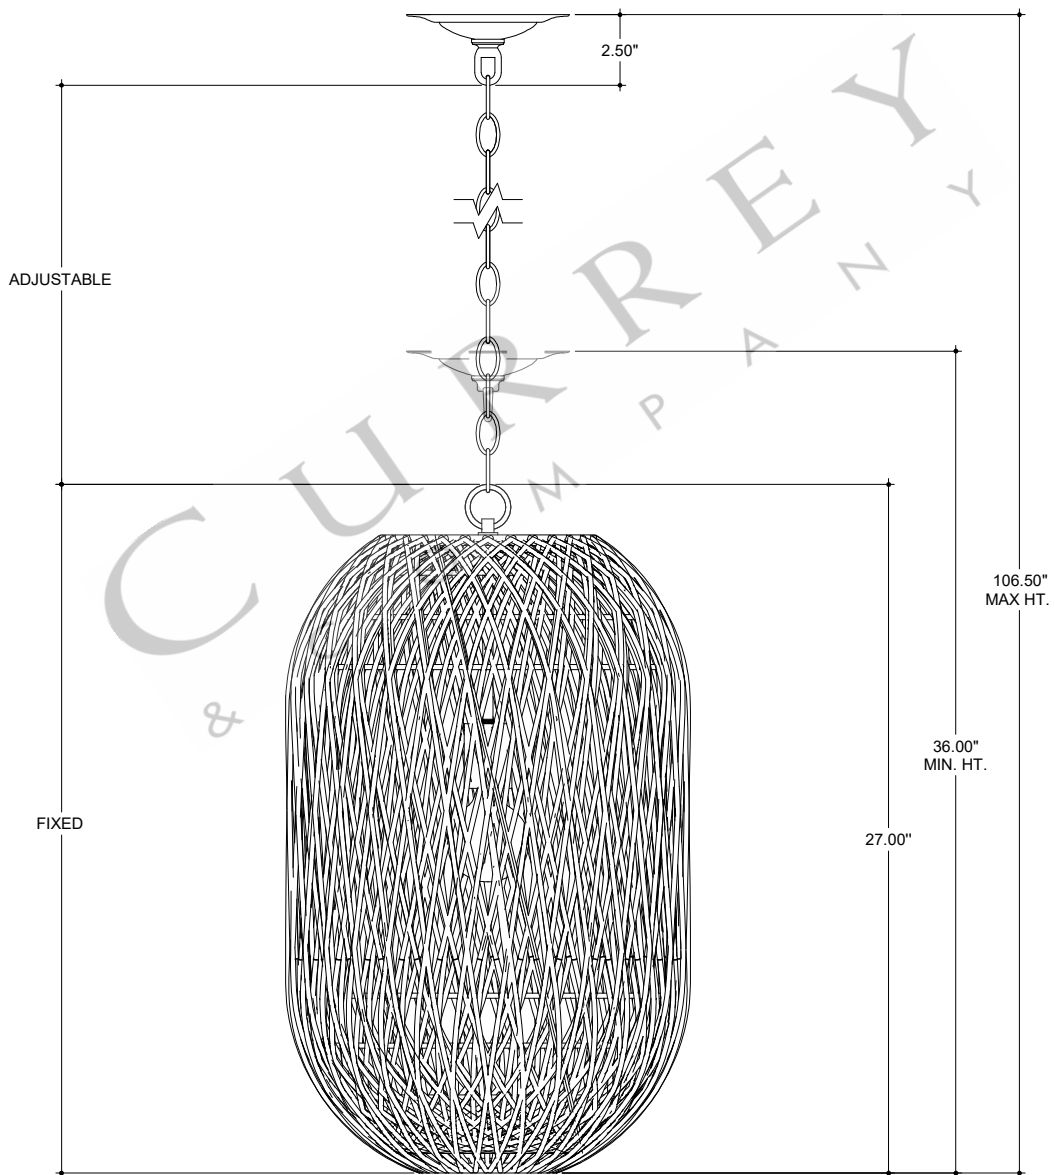

15.50" DIA. FRAME  
6.00" DIA. CANOPY  
1.00" H X 4.25" W  
CROSS BAR

TOP VIEW

CANOPY DETAIL

FRONT VIEW

9000-1211

ALL WORK © 2024 CURREY & COMPANY