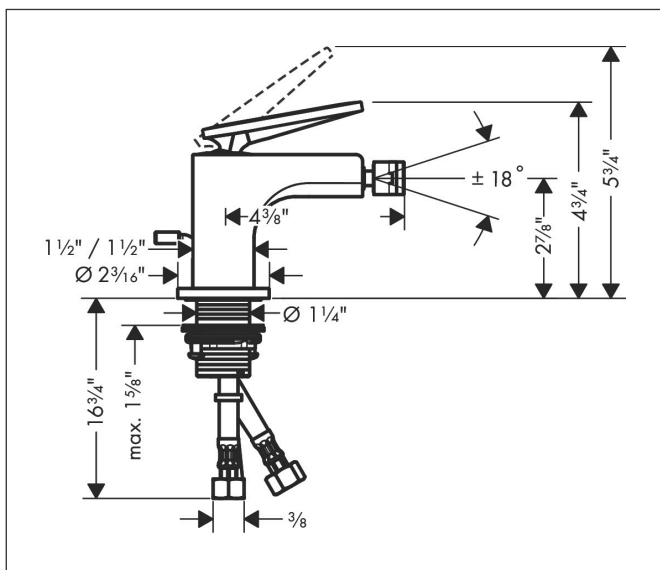

Brand AXOR
 Art. Name **AXOR Citterio** Single-Hole Bidet Faucet
 Art. Nr. 39214251
 Surface brushed gold optic
 Pos. 1

Product Picture

Features

- Consists of: Single-lever bidet faucet, Pop-up assembly
- Spout height: 73 mm
- Pivoting aerator
- Spray modes: Aerated spray
- Ceramic cartridge
- Includes pop-up drain

Drawing

Technology