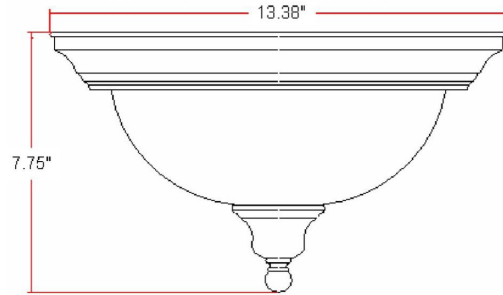

Bristol 2-Light Ceiling Light
Satin Nickel

SPECIFICATIONS

MOUNTING:	Flush Mount	LED BRIGHTNESS (LUMENS):	N/A
SLOPED CEILING ADAPTABLE:	No	LED COLOR CORRELATED TEMPERATURE (CCT):	N/A
LAMP TYPE 1:	2 lamps 60W Incandescent	LED COLOR RENDERING INDEX (CRI):	N/A
BULB INCLUDED:	No	LED EFFICACY:	N/A
WATTS PER BULB:	60W	LED AVERAGE RATED LIFE:	N/A
TOTAL WATTAGE:	120W	ENERGY EFFICIENT:	No
DIMMABLE:	Yes	LIGHTING AMPS:	N/A
MATERIAL CONSTRUCTION:	Steel	VOLTAGE:	120V
ASSEMBLED DIMENSIONS:	7.75" H x 13.38" L x 13.38" D		
WEIGHT:	4.73 lbs.		
BACKPLATE DIMENSIONS:	N/A		
CANOPY/PLATE DIMENSIONS:	N/A		
GLASS/SHADE DIMENSIONS:	3.54" H x 10" L x 10" D		
GLASS/SHADE MATERIAL:	Glass		
GLASS/SHADE TYPE:	Alabaster		
GLASS/SHADE COLOR:	White		