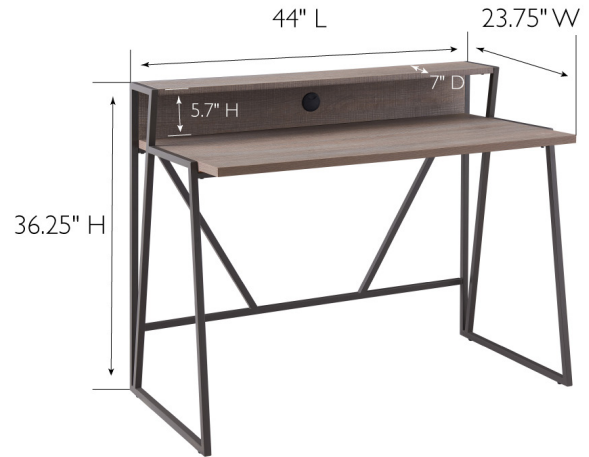

Fletcher Desk
Roughsawn Oak/Gunmetal

SPECIFICATIONS

MATERIAL CONSTRUCTION:	Iron
ASSEMBLY REQUIRED:	Yes
TOOLS NEEDED FOR ASSEMBLY:	Allen Wrench
ASSEMBLED DIMENSIONS:	36.25" H x 44" L x 23.75" W
ASSEMBLED WEIGHT:	53.8 lbs.
CABLE MANAGEMENT:	Yes
AC/USB OUTLET:	No
KNEE SPACE DEPTH:	23.6"
KNEE SPACE WIDTH:	44"
TOP MATERIAL:	HPL
SIDES MATERIAL:	Iron
LEG MATERIAL:	Metal
FRAME COLOR:	Gunmetal
TOP COLOR:	Roughsawn Oak
FRAME STYLE:	Trapezoid Frame