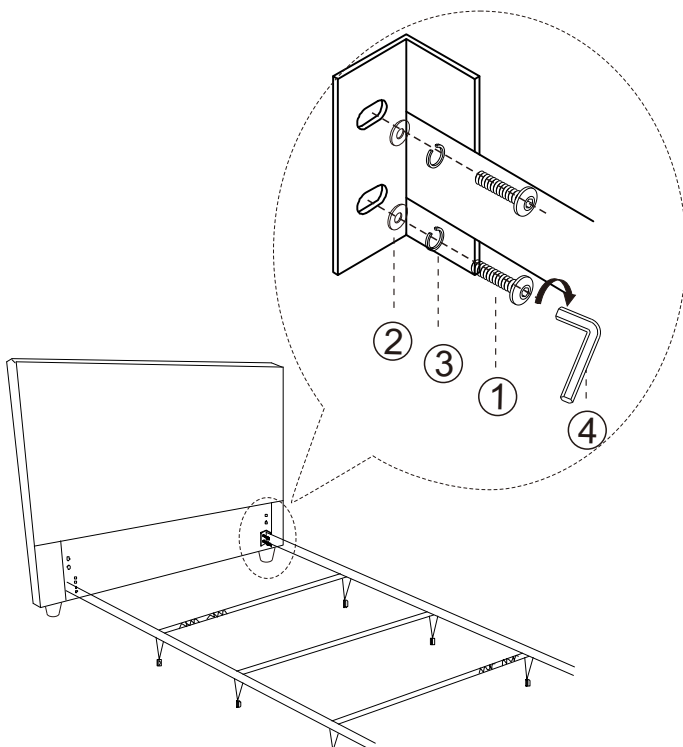

OLIVIA HEADBOARD FULL/QN/CK/EK ASSEMBLY INSTRUCTIONS

- A. HEADBOARD 1 PC
- B. HEADBOARD LEG 2 PCS

A

B

HARDWARE PACKED WITH HEADBOARD

1	ALLEN BOLT(1/4"x1")		8 PCS
2	FLAT WASHER(1/4")		8 PCS
3	LOCK WASHER(1/4")		8 PCS
4	ALLEN KEY(1/4")		1 PC
5	WASHER (2")		2 PCS

OLIVIA HEADBOARD ASSEMBLED

OLIVIA HEADBOARD ASSEMBLED SHOWN WITH METAL BED FRAME.

*METAL BED FRAME NOT INCLUDED

OLIVIA HEADBOARD FULL/QN/CK/EK ASSEMBLY INSTRUCTIONS

OPTION 1, STEP 1:
REMOVE LEGS (B) FROM THE BACK OF
THE HEADBOARD.

ASSEMBLY COMPLETE.

OPTION 2, STEP 1:

**OPTION 2:
ASSEMBLY COMPLETE**