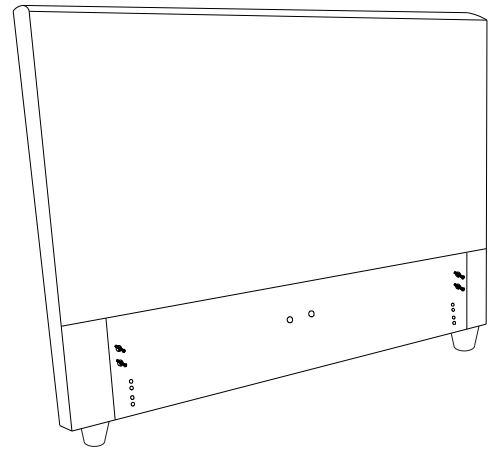

OLIVIA HEADBOARD FULL/QN/CK/EK ASSEMBLY INSTRUCTIONS

- A. HEADBOARD 1 PC
- B. HEADBOARD LEG 2 PCS

A

B

HARDWARE PACKED WITH HEADBOARD

1	ALLEN BOLT(1/4"x1")		8 PCS
2	FLAT WASHER(1/4")		8 PCS
3	LOCK WASHER(1/4")		8 PCS
4	ALLEN KEY(1/4")		1 PC
5	WASHER (2")		2 PCS

OLIVIA HEADBOARD ASSEMBLED

OLIVIA HEADBOARD ASSEMBLED SHOWN WITH METAL BED FRAME.

*METAL BED FRAME NOT INCLUDED

OLIVIA HEADBOARD FULL/QN/CK/EK ASSEMBLY INSTRUCTIONS

OPTION 1, STEP 1:
REMOVE LEGS (B) FROM THE BACK OF
THE HEADBOARD.