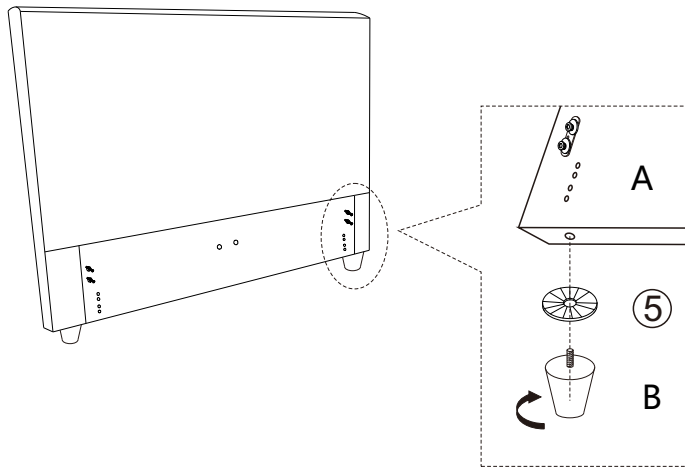

OLIVIA HEADBOARD FULL/QN/CK/EK ASSEMBLY INSTRUCTIONS

- A. HEADBOARD 1 PC
- B. HEADBOARD LEG 2 PCS

A

B

HARDWARE PACKED WITH HEADBOARD

1	ALLEN BOLT(1/4"x1")		8 PCS
2	FLAT WASHER(1/4")		8 PCS
3	LOCK WASHER(1/4")		8 PCS
4	ALLEN KEY(1/4")		1 PC
5	WASHER (2")		2 PCS

OLIVIA HEADBOARD ASSEMBLED

OLIVIA HEADBOARD ASSEMBLED SHOWN WITH METAL BED FRAME.

*METAL BED FRAME NOT INCLUDED

OLIVIA HEADBOARD FULL/QN/CK/EK ASSEMBLY INSTRUCTIONS

OPTION 1, STEP 1:
REMOVE LEGS (B) FROM THE BACK OF
THE HEADBOARD.