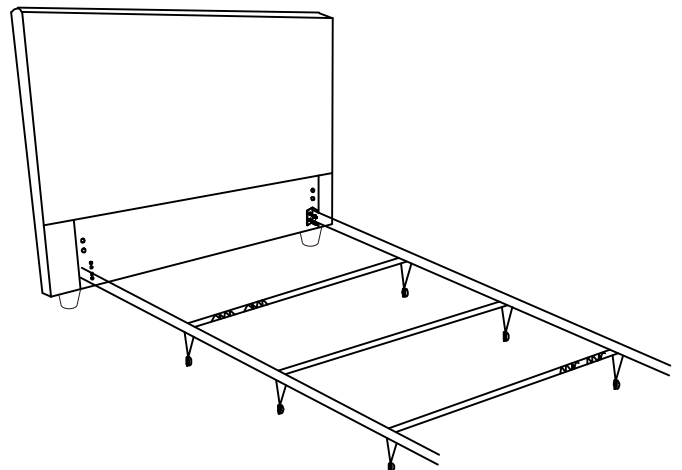

OLIVIA HEADBOARD FULL/QN/CK/EK ASSEMBLY INSTRUCTIONS

- A. HEADBOARD 1 PC
- B. HEADBOARD LEG 2 PCS

A

B

HARDWARE PACKED WITH HEADBOARD

1	ALLEN BOLT(1/4"x1")		8 PCS
2	FLAT WASHER(1/4")		8 PCS
3	LOCK WASHER(1/4")		8 PCS
4	ALLEN KEY(1/4")		1 PC
5	WASHER (2")		2 PCS

OLIVIA HEADBOARD ASSEMBLED

OLIVIA HEADBOARD ASSEMBLED SHOWN WITH METAL BED FRAME.

*METAL BED FRAME NOT INCLUDED

OLIVIA HEADBOARD FULL/QN/CK/EK ASSEMBLY INSTRUCTIONS

OPTION 1, STEP 1:
REMOVE LEGS (B) FROM THE BACK OF
THE HEADBOARD.