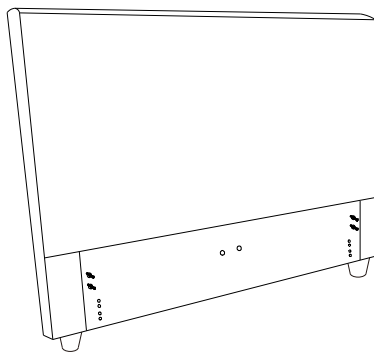

OLIVIA HEADBOARD FULL/QN/CK/EK ASSEMBLY INSTRUCTIONS

- A. HEADBOARD 1 PC
- B. HEADBOARD LEG 2 PCS

A

B

HARDWARE PACKED WITH HEADBOARD

1	ALLEN BOLT(1/4"x1")		8 PCS
2	FLAT WASHER(1/4")		8 PCS
3	LOCK WASHER(1/4")		8 PCS
4	ALLEN KEY(1/4")		1 PC
5	WASHER (2")		2 PCS

OLIVIA HEADBOARD ASSEMBLED

OLIVIA HEADBOARD ASSEMBLED SHOWN WITH METAL BED FRAME.

*METAL BED FRAME NOT INCLUDED

OLIVIA HEADBOARD FULL/QN/CK/EK ASSEMBLY INSTRUCTIONS

OPTION 1, STEP 1:
REMOVE LEGS (B) FROM THE BACK OF
THE HEADBOARD.