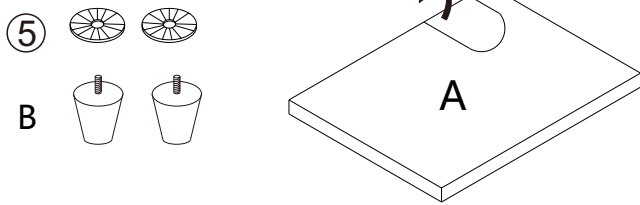

OLIVIA HEADBOARD FULL/QN/CK/EK ASSEMBLY INSTRUCTIONS

- A. HEADBOARD 1 PC
- B. HEADBOARD LEG 2 PCS

A

B

HARDWARE PACKED WITH HEADBOARD

1	ALLEN BOLT(1/4"x1")		8 PCS
2	FLAT WASHER(1/4")		8 PCS
3	LOCK WASHER(1/4")		8 PCS
4	ALLEN KEY(1/4")		1 PC
5	WASHER (2")		2 PCS

OLIVIA HEADBOARD ASSEMBLED

OLIVIA HEADBOARD ASSEMBLED SHOWN WITH METAL BED FRAME.

*METAL BED FRAME NOT INCLUDED

OLIVIA HEADBOARD FULL/QN/CK/EK ASSEMBLY INSTRUCTIONS

OPTION 1, STEP 1:
REMOVE LEGS (B) FROM THE BACK OF
THE HEADBOARD.