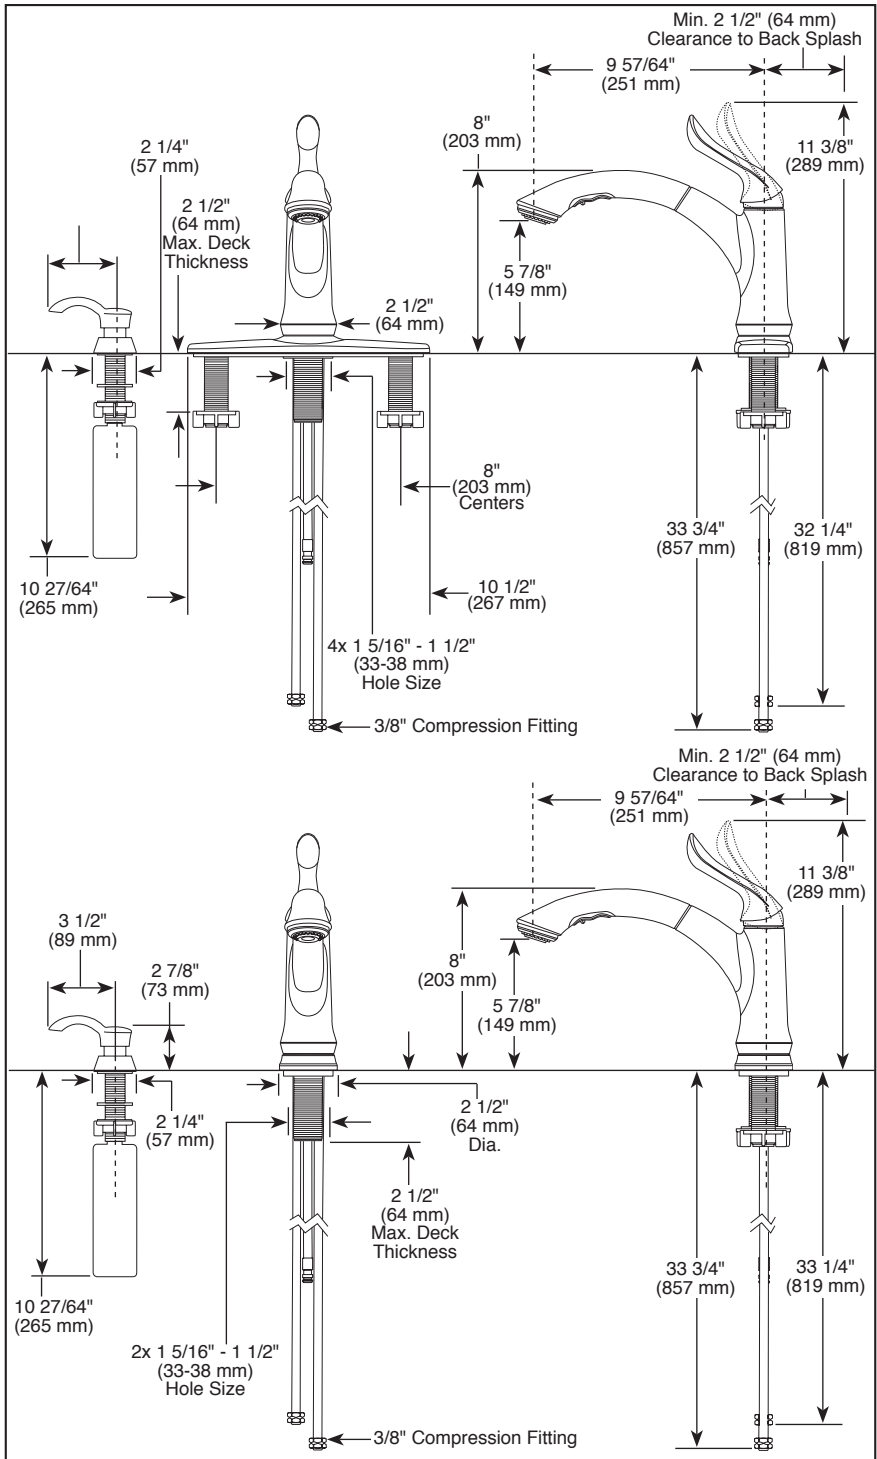

Submitted Model No.: _____

Specific Features: _____

▲ Designate Proper Finish Suffix

Delta reserves the right (1) to make changes in specifications and materials, and (2) to change or discontinue models, both without notice or obligation. Dimensions are for reference only. See current full-line price book or www.deltafaucet.com for finish options and product availability.

DSP-K-4353-SD-DST Rev. C

see what Delta can do™

KITCHEN FAUCETS

- Linden™ Series
- Single Handle Pull-Out

FEATURES:

- DIAMOND Seal® Technology
- Touch-Clean® Sprayhead
- 2-Function Pull-Out w/Multi-Flow™

STANDARD SPECIFICATIONS:

- Max flow rate of 1.5 gpm @ 60 psi, 5.7 L/min @ 414 kPa
- One, two, three, or four hole mount (escutcheon included)
- Diamond coated ceramic cartridge
- 3/8" O.D. straight, staggered PEX supply tubes
- Spout rotates 120°
- Red/blue indicator markings
- Two-function wand; aerated stream or spray
- Dual integral check valves in spout
- Spout is connected to valve body with a 53" (1346 mm) long hose