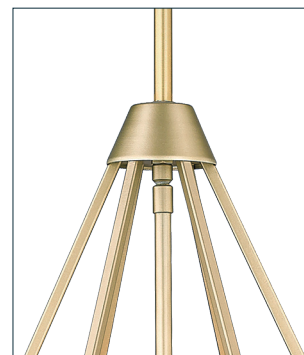

**FINISHES**

MB - Matte Black

MG - Modern Gold

**DIMENSIONS**

Width	13"
Height	17.29"
Canopy Width	5"
Canopy Depth	0.75"
Stems	(1 ea.) 6", 12" & 18"
Weight	7.48 lbs

**MATERIAL**

Steel

**GLASS**

Glass No

**LAMPING**

# Bulbs	3-Medium
Bulbs Base	Medium (E26)
Watts per Bulb	60W
Voltage	120V
Total Wattage	180W
Bulbs Included	No

**CERTIFICATION**

UL Dry Location

**ITEM NUMBER**

SKU's 2213 MB  
2213 MG

2213 MB

2213 MG

Millennium Lighting  
105 Declaration Drive  
McDonough, GA 30253  
[www.millenniumlighting.com](http://www.millenniumlighting.com)