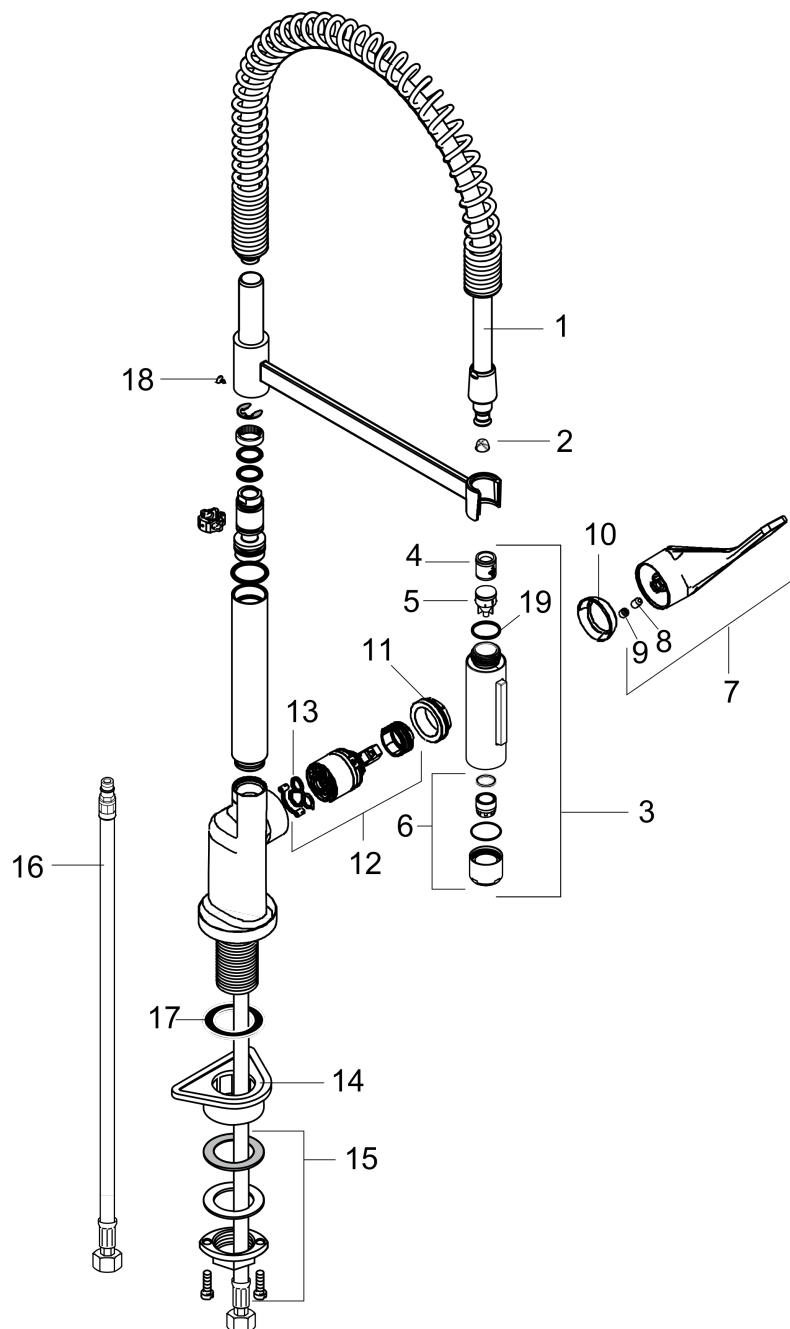

AXOR Citterio
Semi-Pro Kitchen Faucet 2-Spray, 1.5 GPM
 Finishes : **chrome** Part no. : **39841001**

Description

Features

- Swivel range 360°
- Laminar and needle spray
- Toggle spray diverter
- Single-hole installation
- Flow: 1.5 GPM (5.7 L/Min)
- Ceramic cartridge
- 3/8" hoses
- Integrated double backflow prevention

Technology

Product image

Scale drawing

AXOR Citterio
Semi-Pro Kitchen Faucet 2-Spray, 1.5 GPM
Finishes : **chrome** Part no. : **39841001**

Exploded drawing

Year of production: >01/18

AXOR Citterio
Semi-Pro Kitchen Faucet 2-Spray, 1.5 GPM
 Finishes : **chrome** Part no. : **39841001**

Spare parts list

Year of production: >01/18

Pos.	Description	Part no.	PC	PU
1	shower hose	97475000	0	1
2	filter	97735000	0	1
3	handspray	93252001	0	1
4	non return valve	95376000	0	1
5	set of non return valves DW 15	97350000	0	1
6	aerator laminar M22x1 (15 l/min)	95909000	0	1
7	handle	39891000	0	1
8	hollow set screw M6x10 DIN 916	96029000	0	1
9	screw cover	96338000	0	1
10	flange	98603000	0	1
11	nut	96461000	0	1
12	cartridge, assy	92730000	0	1
13	seal	95008000	0	1
14	support	97523000	0	1
15	fixing set (Ø 34)	95049000	0	1
16	connection hose 35½" M8x0,75 3/8"	96316001	0	1
17	sealing washer	97825000	0	1
18	screw	97662000	0	1
19	O-ring 18x1,5	98231000	0	1
a	axialring	97558000	0	1
b	lever collar	97548000	0	1
c	service tool	95910000	0	1
d	O-Ring 8x2,5	93236000	0	1
e	O-ring 17x2,5	98387000	0	1
f	O-ring 20x2,5	92602000	0	1