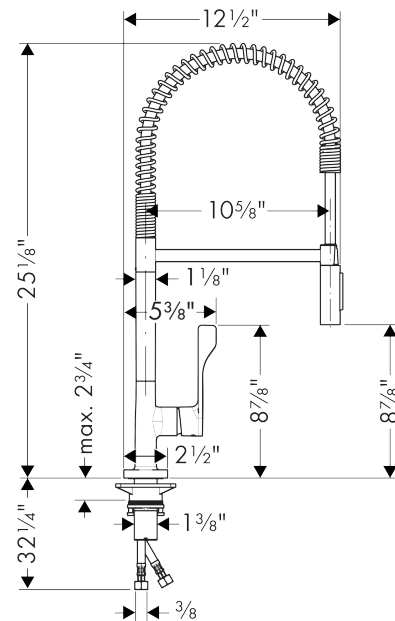

AXOR Citterio
Semi-Pro Kitchen Faucet 2-Spray, 1.5 GPM
 Finishes : **chrome** Part no. : **39841001**

Description

Features

- Swivel range 360°
- Laminar and needle spray
- Toggle spray diverter
- Single-hole installation
- Flow: 1.5 GPM (5.7 L/Min)
- Ceramic cartridge
- 3/8" hoses
- Integrated double backflow prevention

Technology

Product image

Scale drawing

AXOR Citterio
Semi-Pro Kitchen Faucet 2-Spray, 1.5 GPM
Finishes : **chrome** Part no. : **39841001**

Exploded drawing

Year of production: >01/18

AXOR Citterio
Semi-Pro Kitchen Faucet 2-Spray, 1.5 GPM
 Finishes : **chrome** Part no. : **39841001**

Spare parts list

Year of production: >01/18

Pos.	Description	Part no.	PC	PU
1	shower hose	97475000	0	1
2	filter	97735000	0	1
3	handspray	93252001	0	1
4	non return valve	95376000	0	1
5	set of non return valves DW 15	97350000	0	1
6	aerator laminar M22x1 (15 l/min)	95909000	0	1
7	handle	39891000	0	1
8	hollow set screw M6x10 DIN 916	96029000	0	1
9	screw cover	96338000	0	1
10	flange	98603000	0	1
11	nut	96461000	0	1
12	cartridge, assy	92730000	0	1
13	seal	95008000	0	1
14	support	97523000	0	1
15	fixing set (Ø 34)	95049000	0	1
16	connection hose 35½" M8x0,75 3/8"	96316001	0	1
17	sealing washer	97825000	0	1
18	screw	97662000	0	1
19	O-ring 18x1,5	98231000	0	1
a	axialring	97558000	0	1
b	lever collar	97548000	0	1
c	service tool	95910000	0	1
d	O-Ring 8x2,5	93236000	0	1
e	O-ring 17x2,5	98387000	0	1
f	O-ring 20x2,5	92602000	0	1