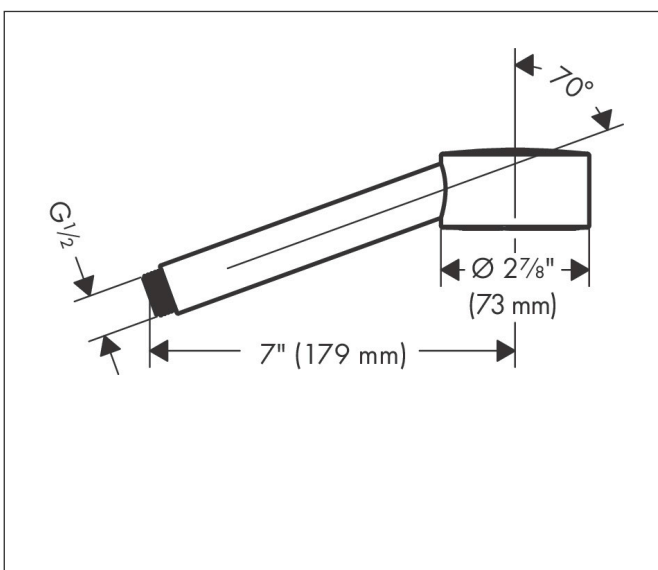

Brand AXOR
Art. Name **AXOR One** Handshower 1-Jet, 1.5 GPM
Art. Nr. 48654341
Surface brushed black chrome
Pos. 1

Product Picture

Drawing

Features

- Spray modes: PowderRain
- Flow: 1.5 GPM (5.7 L/Min)

Technology