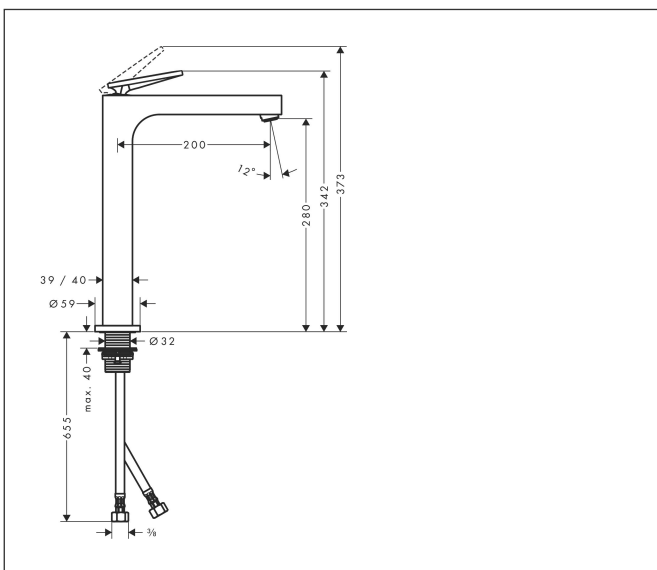

Brand AXOR
 Art. Name **AXOR Citterio** Single-Hole Faucet 280 with Pop-Up Drain, 1.2 GPM
 Art. Nr. 39021001
 Surface chrome
 Pos. 1

Product Picture

Features

- Consists of: Single-handle faucet, Pop-up assembly
- Spray modes: Aerated spray
- Flow: 1.2 GPM (4.5 L/Min)
- Ceramic cartridge
- non-closing flush grated valve

Drawing

Technology