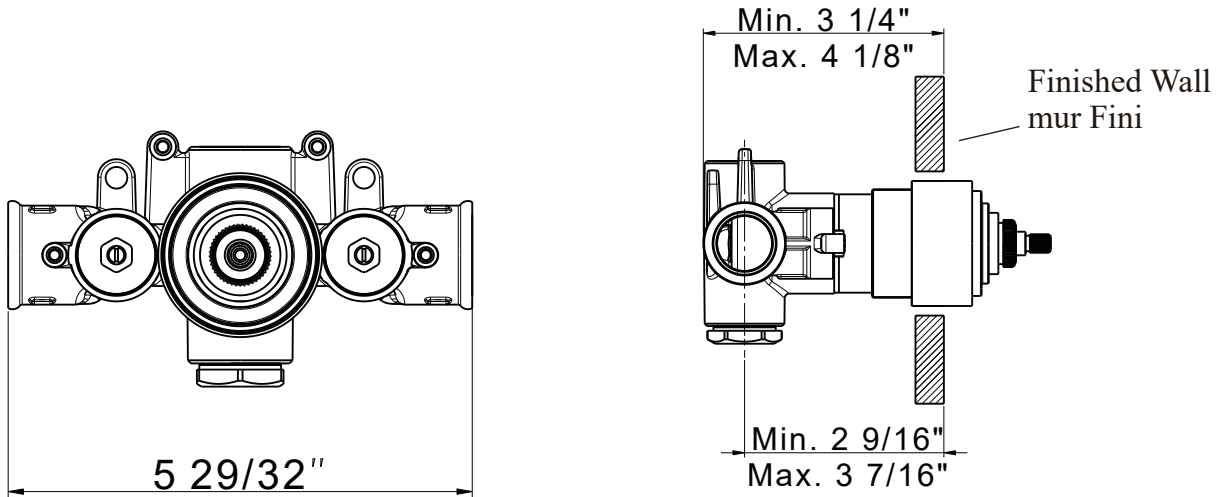

Product Information Information Produit