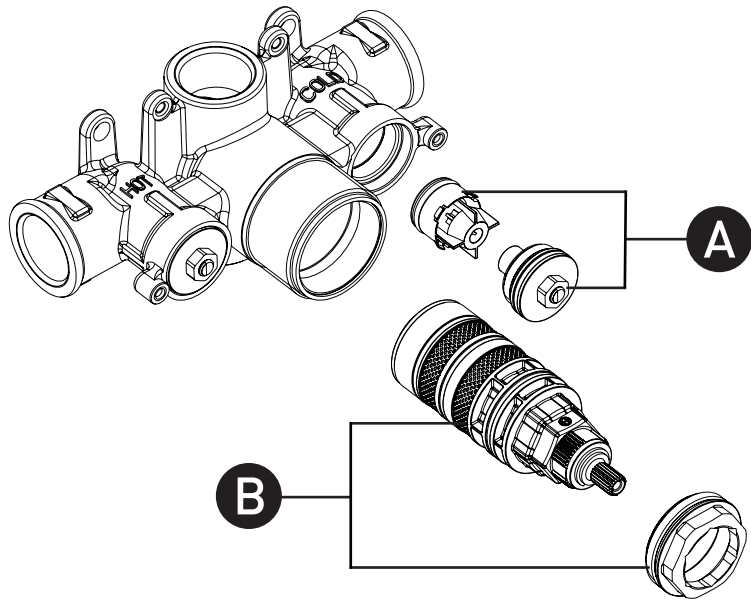

ONTARIO
houseofrohl.ca/support
1-800-287-5354

Parts List

- A. ZZ99608004
- B. 24.04RL.PP

Liste des pièces

- A. ZZ99608004
- B. 24.04RL.PP

CAUTION — TIPS FOR REMOVAL OF OLD FAUCET:

Always turn water supply OFF before removing existing faucet or disassembling the valve. Open faucet handle to relieve water pressure and ensure that complete water shut-off has been accomplished.