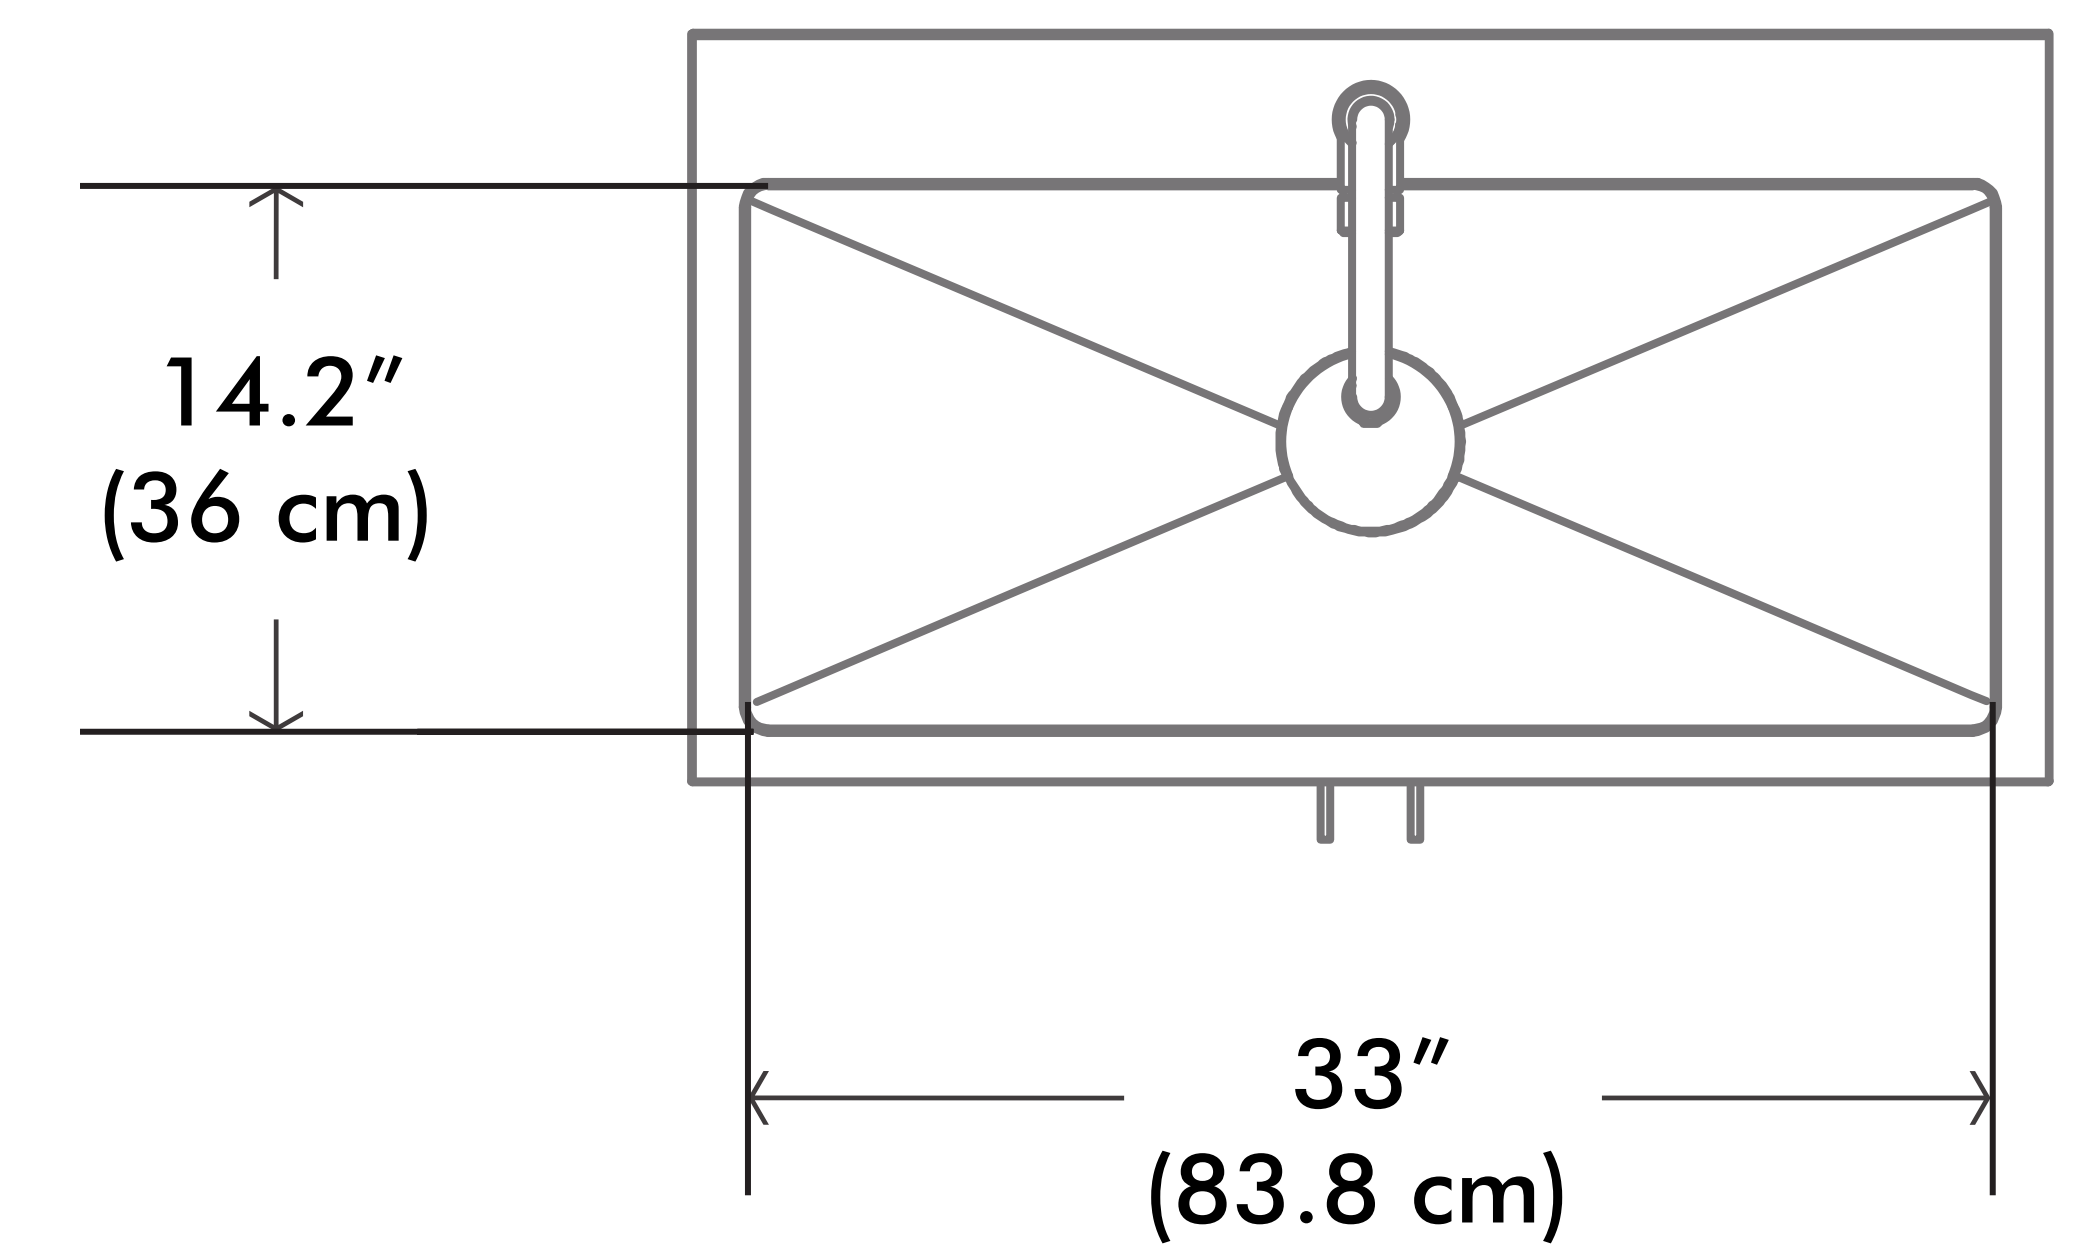

Modern 36 inch Laundry Cabinet with Faucet and SS Sink

Inner dimensions :
W - 34.6" / 87.9 cm
D - 18.2" / 46.2 cm
H - 19.7" / 50 cm

Net weight: 84.7 lbs / 38.4 Kgs