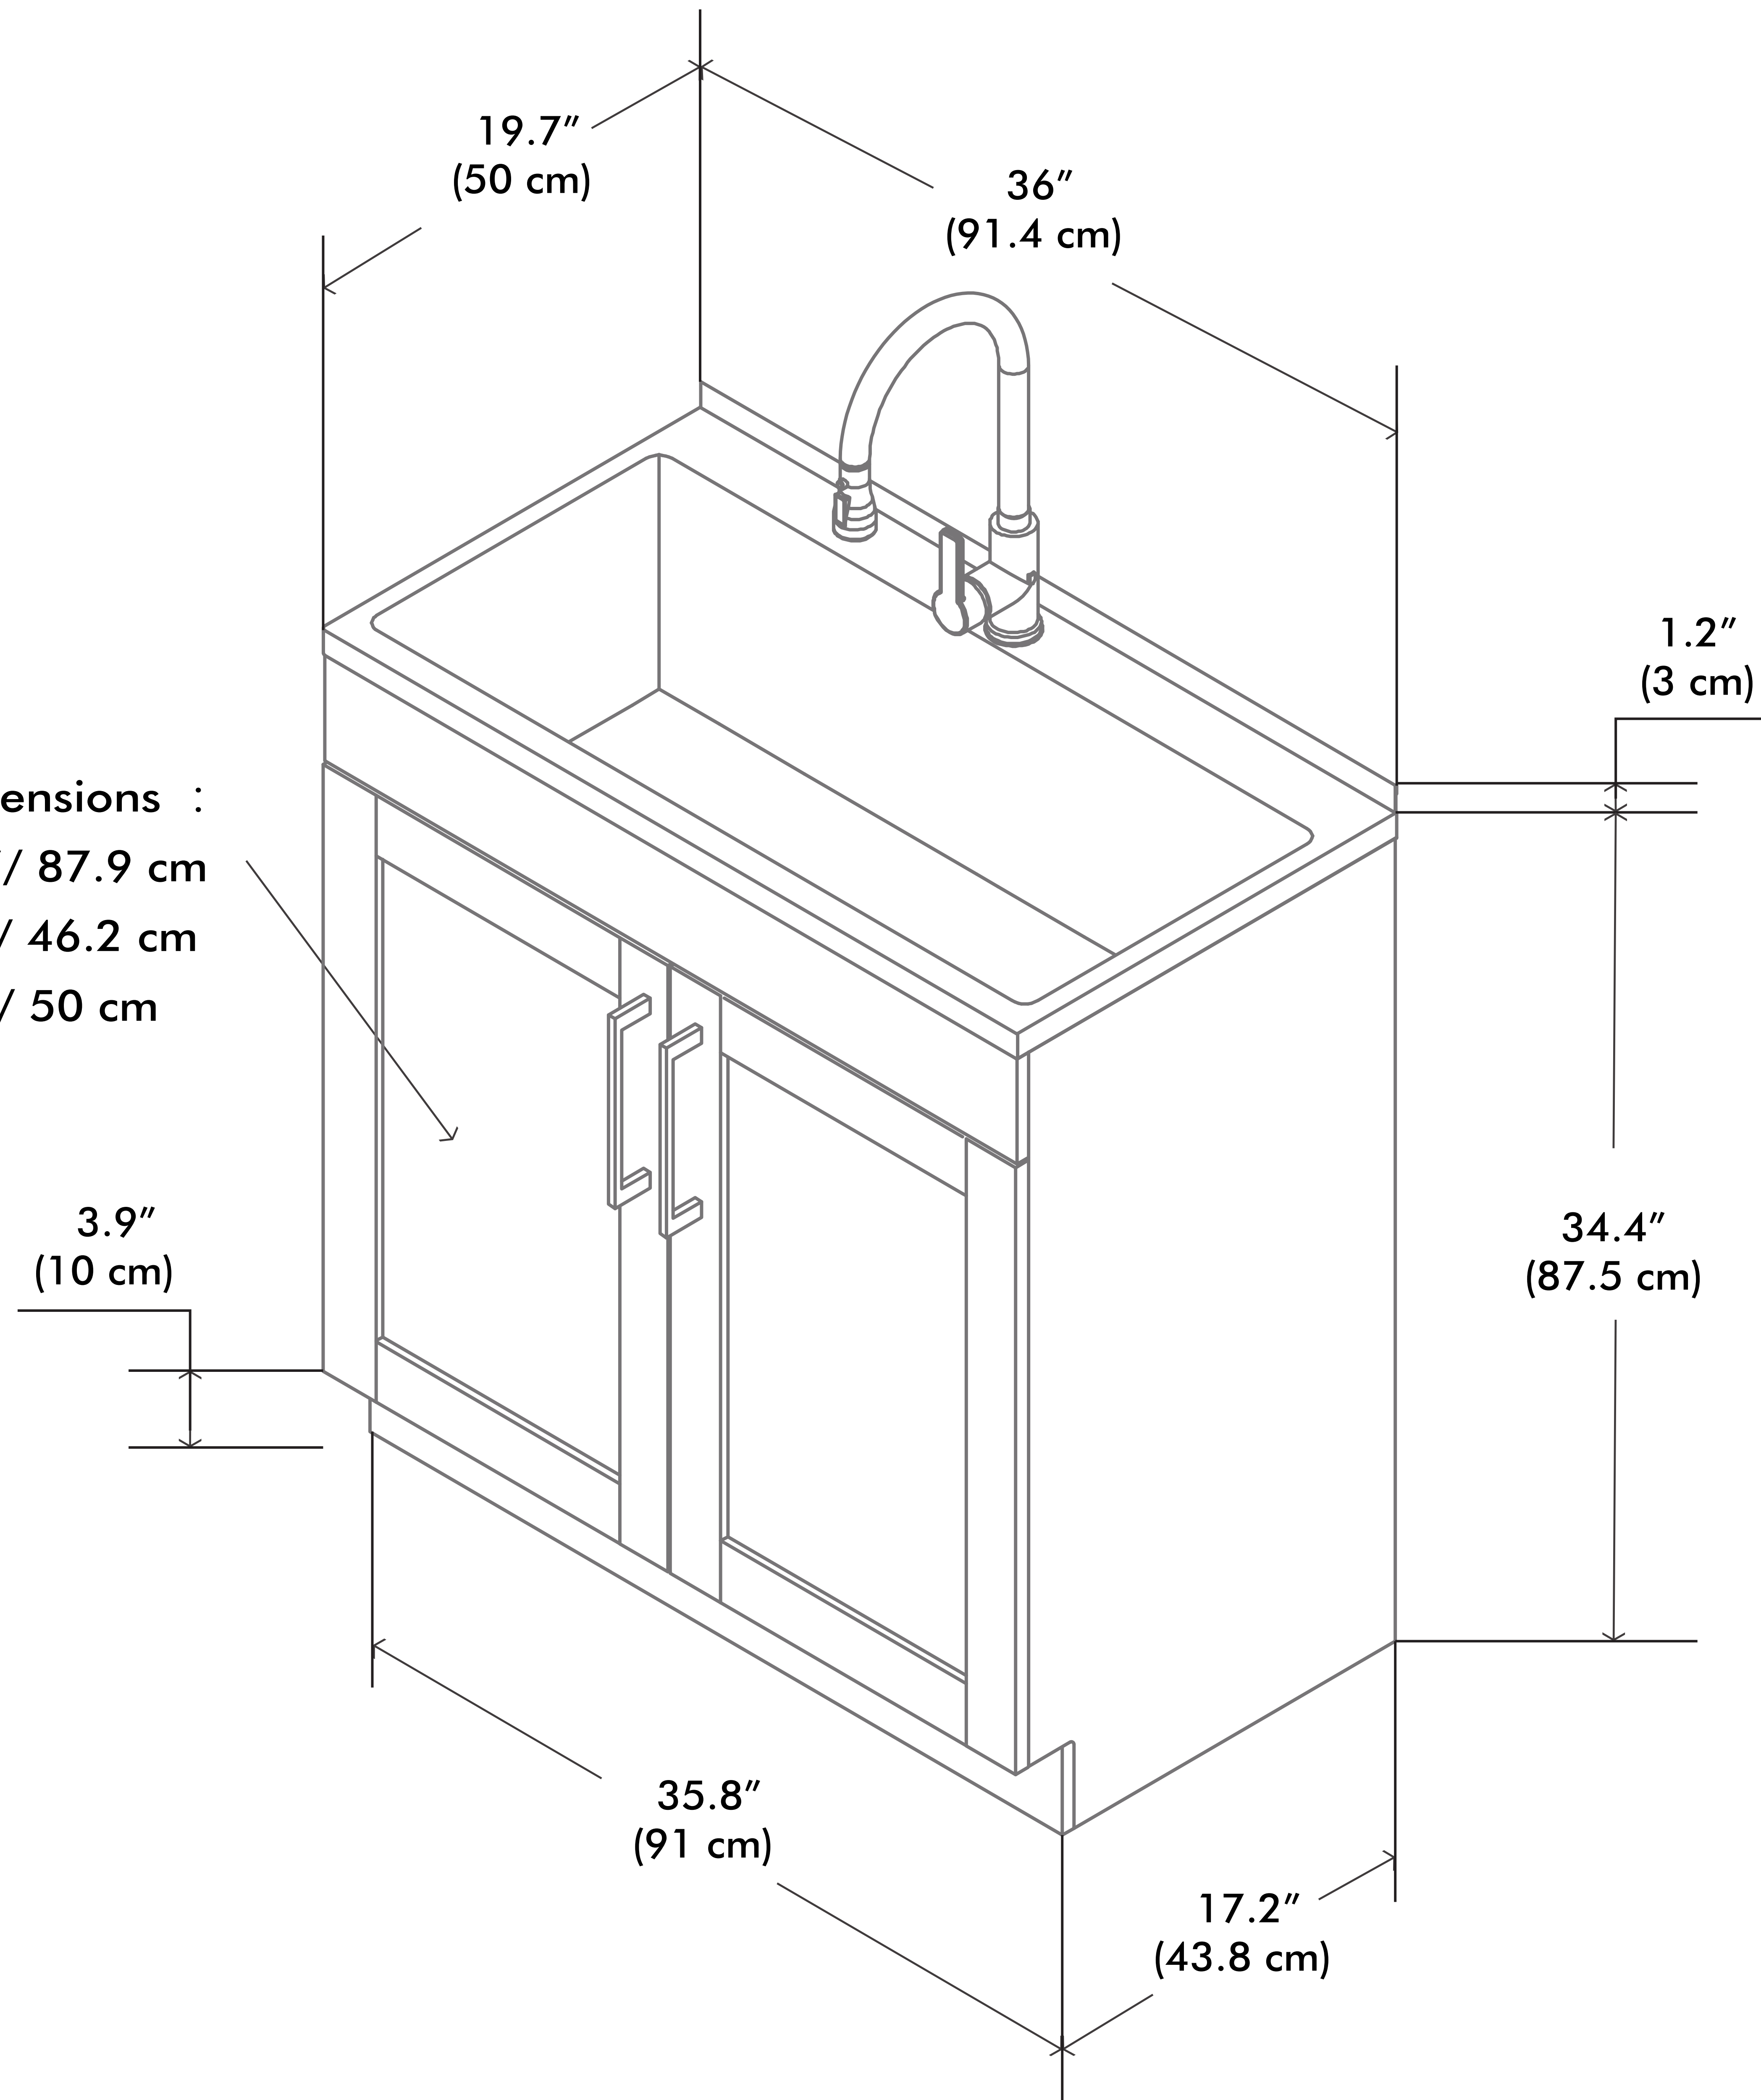

Modern 36 inch Laundry Cabinet with Faucet and SS Sink

Inner dimensions :
W - 34.6" / 87.9 cm
D - 18.2" / 46.2 cm
H - 19.7" / 50 cm

Net weight: 84.7 lbs / 38.4 Kgs