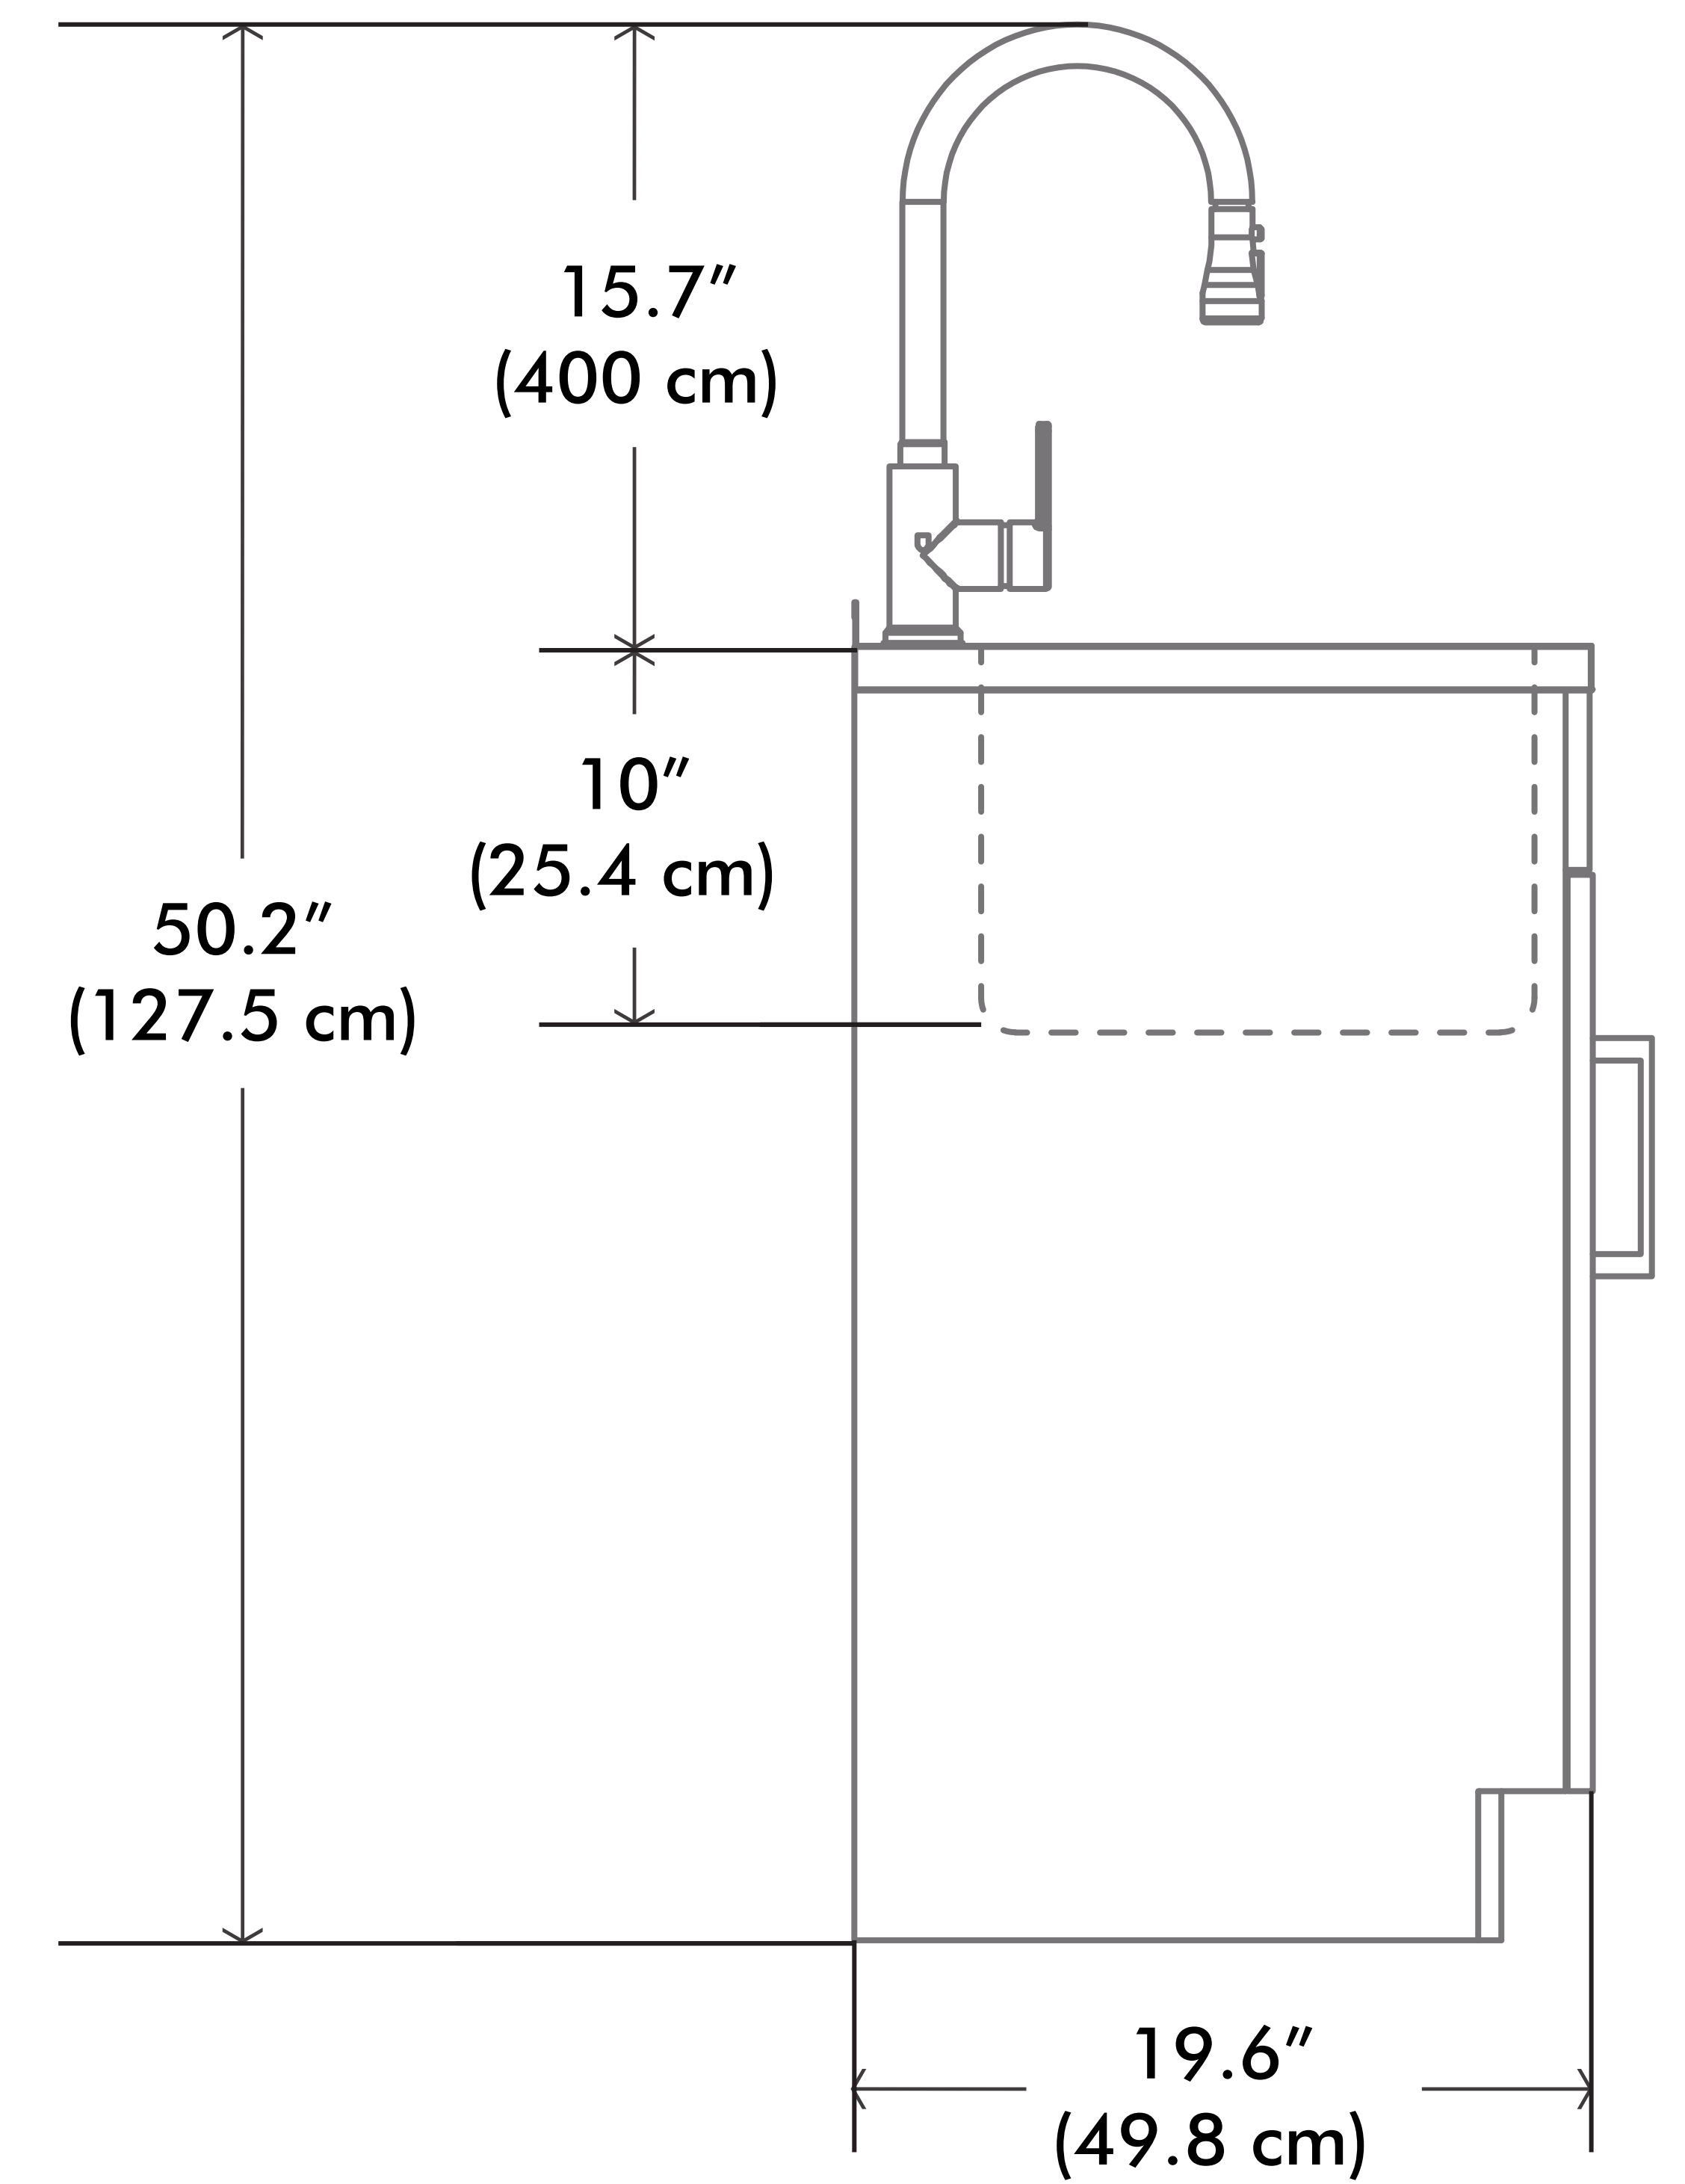

Modern 36 inch Laundry Cabinet with Faucet and SS Sink

Inner dimensions :
W - 34.6" / 87.9 cm
D - 18.2" / 46.2 cm
H - 19.7" / 50 cm

Net weight: 84.7 lbs / 38.4 Kgs