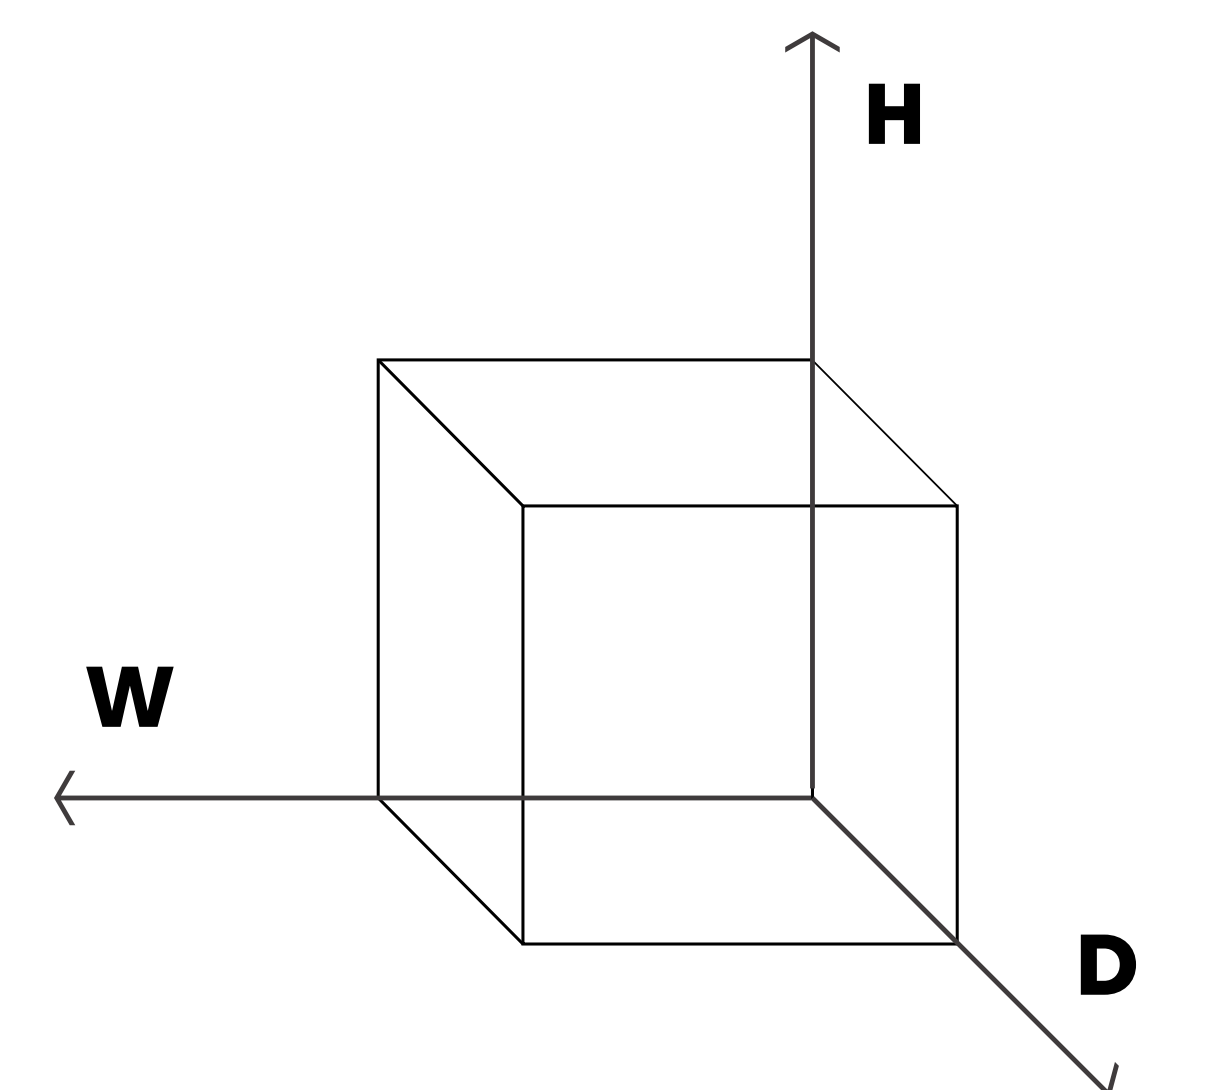

Modern 36 inch Laundry Cabinet with Faucet and SS Sink

Inner dimensions :
W - 34.6" / 87.9 cm
D - 18.2" / 46.2 cm
H - 19.7" / 50 cm

Net weight: 84.7 lbs / 38.4 Kgs