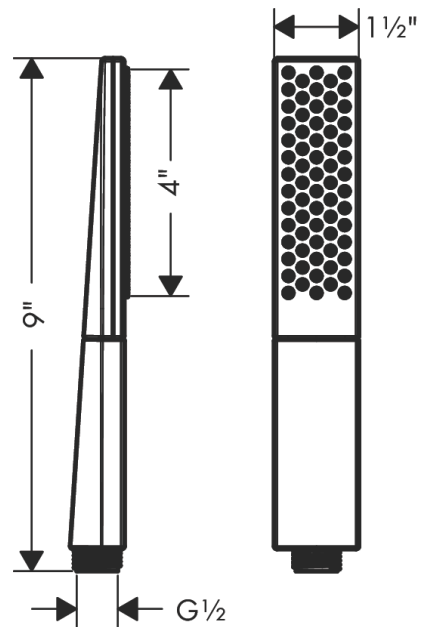

**Rainfinity**

**Baton Handshower 100 1-Jet, 2.5 GPM**

Finishes : **brushed nickel** Part no. : **26866821**

**Description**

**Features**

- Spray modes: PowderRain
- Flow: 2.5 GPM (9.5 L/Min)
- Spray face surface: graphite
- MASS/Massachusetts
- DOE/FTC
- TECQ/Texas Registered

**Technology**

**Compliance**

**Product image**

**Scale drawing**

Rainfinity  
Baton Handshower 100 1-Jet, 2.5 GPM  
Finishes : brushed nickel Part no. : 26866821

Exploded drawing

Year of production: >04/20

**Rainfinity**

**Baton Handshower 100 1-Jet, 2.5 GPM**

Finishes : **brushed nickel** Part no. : **26866821**

**Spare parts list**

Year of production: >04/20

Pos.	Description	Part no.	PC	PU
1	filter	92672000	0	1
2	seal	98058000	0	1