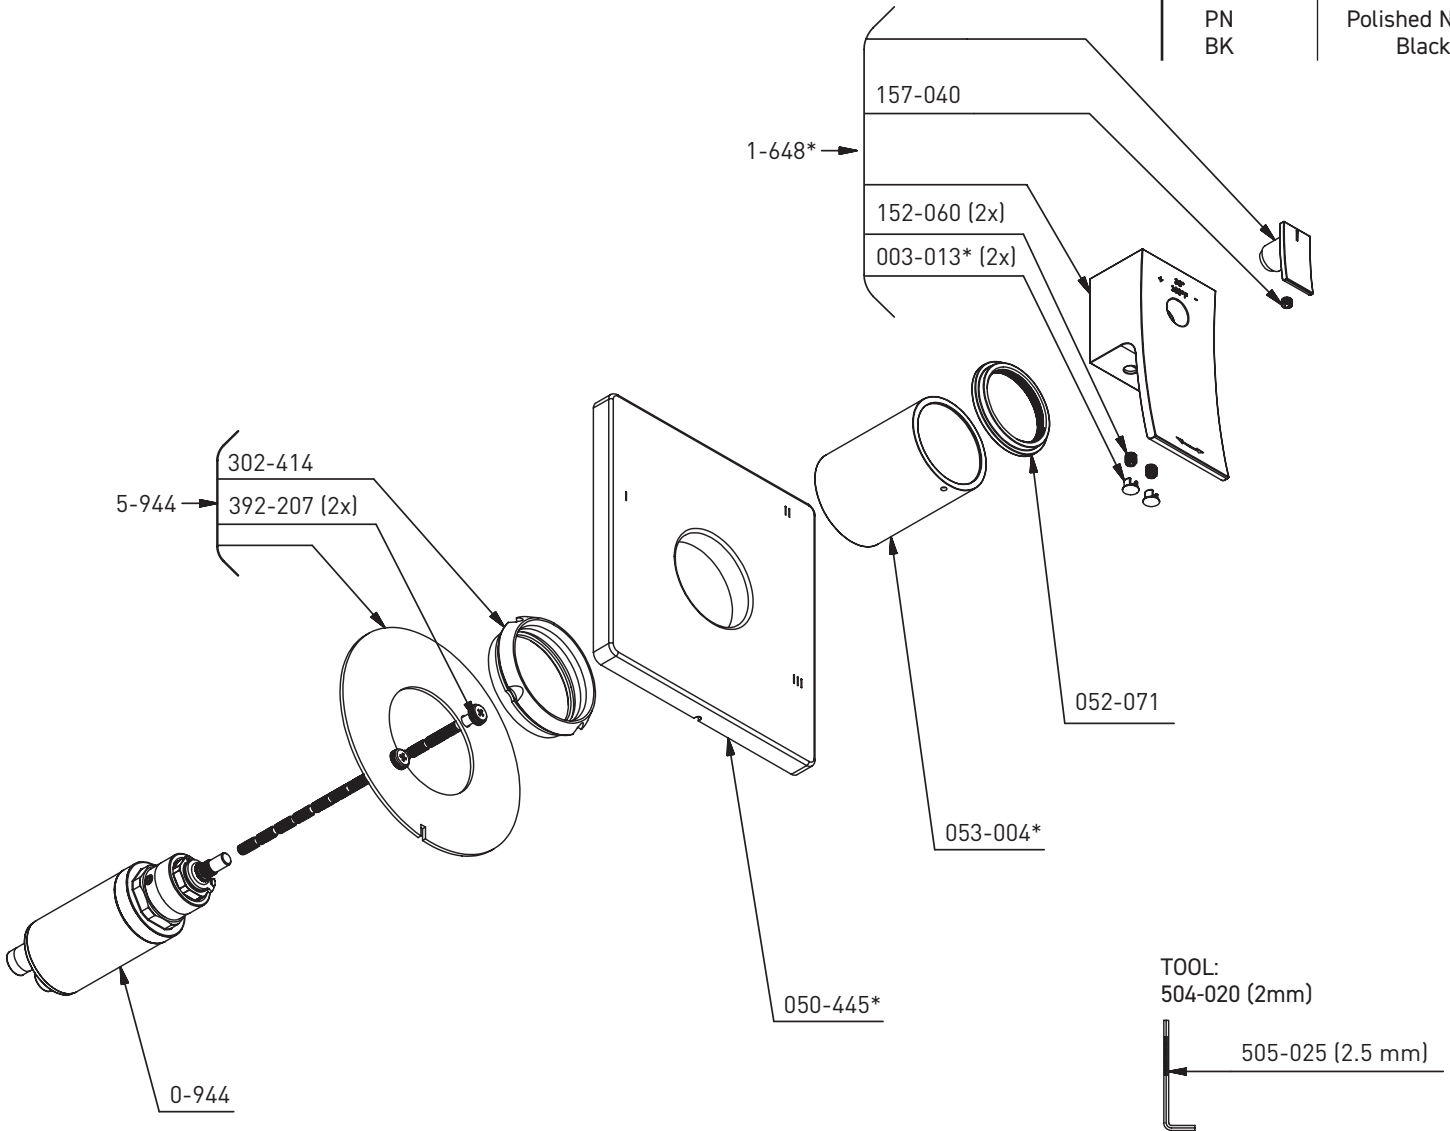

ORDER BY PART NUMBER

ILLUSTRATED PARTS

ZENDO TZOTQ47

3-way no share Type T/P coaxial valve trim

***Finish Determined by Suffix**

Finish	Description
C	Chrome
BN	Brushed Nickel
PN	Polished Nickel
BK	Black

TOOL:
504-020 (2mm)