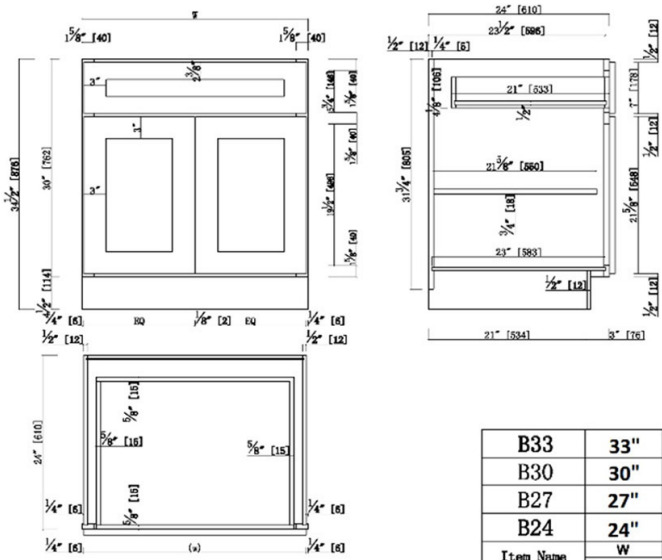

## Brookings Unassembled Shaker Base Kitchen Cabinet 27x34.5x24

White

<b>B33</b>	<b>33"</b>	<b>32.5"</b>	<b>16.25"</b>
B30	30"	29.5"	14.75"
B27	27"	26.5"	13.25"
B24	24"	23.5"	11.75"
Item Name	W	(w)	BQ

### SPECIFICATIONS

<b>MATERIAL CONSTRUCTION:</b>	Wood	<b>NUMBER OF SHELVES:</b>	1
<b>WOOD SPECIES:</b>	Maple	<b>SHELF STYLE:</b>	Flat
<b>ASSEMBLED DIMENSIONS:</b>	34.5" H x 27" L x 24" D	<b>ADJUSTIBLE SHELVES:</b>	Yes
<b>ASSEMBLED WEIGHT:</b>	64.17 lbs.	<b>SHELF ADJUSTIBILITY INCREMENTS:</b>	2.5"
<b>KITCHEN CABINET TYPE:</b>	Base	<b>SHELF DIMENSIONS:</b>	25.5" W x 21.625" D
<b>MOUNTING TYPE:</b>	Floor Mount	<b>SHELF THICKNESS:</b>	0.75"
<b>CONSTRUCTION TYPE:</b>	Face Frame	<b>SHELF MATERIAL:</b>	Plywood
<b>HINGE STYLE:</b>	Soft Close	<b>FACE FRAME MATERIAL:</b>	Solid Maple
<b>DOOR STYLE:</b>	2 HDF shaker doors	<b>SIDES MATERIAL:</b>	Plywood
<b>DRAWER DIMENSIONS 1:</b>	4.17" H x 21" L x 23.46" D	<b>BOTTOM MATERIAL:</b>	Plywood
<b>DRAWER DIMENSIONS 2:</b>	N/A	<b>BACK PANEL MATERIAL:</b>	Plywood
<b>DRAWER DIMENSIONS 3:</b>	N/A	<b>BACK BRACE MATERIAL:</b>	Wood
<b>DWR BOX MATERIAL:</b>	SOLID WOOD	<b>TOE KICK INSET WIDTH:</b>	3"
<b>DWR CONSTRUCTION:</b>	Dove Tail	<b>TOOLS NEEDED FOR INSTALLATION:</b>	Phillips Screwdriver Mallet Wood Glue
<b>DWR GLIDE:</b>	Dove Tail	<b>FASTENER TYPE:</b>	Wood Screw
<b>FAKE DWR QTY:</b>	0		
<b>FAKE DWR LOCATION:</b>	N/A		