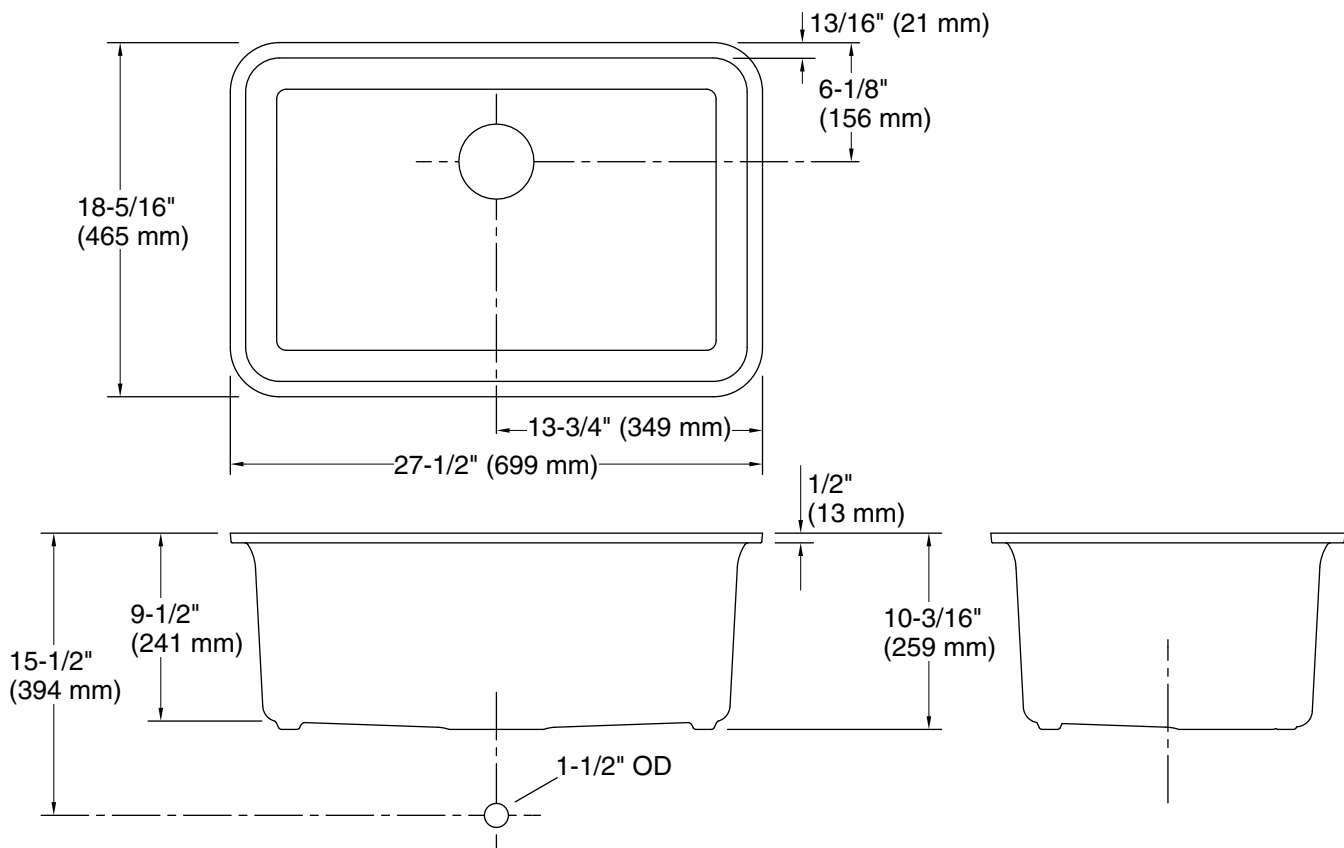

## Features

- 30" (762 mm) minimum base cabinet width
- Single bowl
- 9-1/2" (241 mm) depth provides generous workspace
- Includes sink rack
- Includes cutout templates and installation clips
- Matte finish offers rich, dimensional color

## Technical Information

All product dimensions are nominal.

Basin configuration: Single Bowl

Min. base cabinet width: 30" (762 mm)

Bowl area (Only):  
Length: 25-9/16" (649 mm)  
Width: 16-3/8" (416 mm)  
Bowl depth: 9-1/2" (241 mm)  
Water depth: 9-1/2" (241 mm)