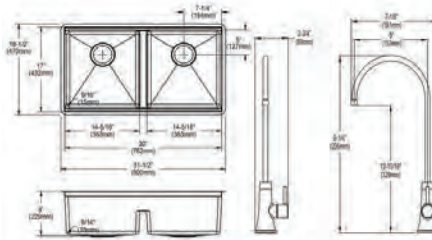

EFRU321910T

Elkay Crosstown 16 Gauge Stainless Steel 32-1/4" x 18-1/4" x 10" 30/70 Double Bowl Undermount Sink

- Dimensions: 32-1/4" x 18-1/4" x 10"
- 16 gauge
- Polished Satin finish
- 3-1/2" (89mm) drain opening
- Sound deadening: Full spray sides and bottom with Sides and Bottom pads
- 36" minimum cabinet size

Special Note: Reversible design, sink can be rotated so small bowl is on the left or right

Optional Accessories

Bottom grid

CTXBG1914

CTXBG614

Drain

LK35

LKDD

Ship dims: 19-15/16" x 12-13/16" x 38-5/8"

Approx. ship weight: 40 lbs.

EFRUAQ31169TFGW

Elkay Crosstown 16 Gauge Workstation Stainless Steel 31-1/2" x 18-1/2" x 9" Equal Double Bowl Sink Kit with Aqua Divide and Filtered Beverage Faucet

- Dimensions: 31-1/2" x 18-1/2" x 9"
- 16 gauge
- Stainless Steel finish
- 3-1/2" (89mm) drain opening
- Sound deadening: Full spray sides and bottom with Sides and Bottom pads
- 36" minimum cabinet size