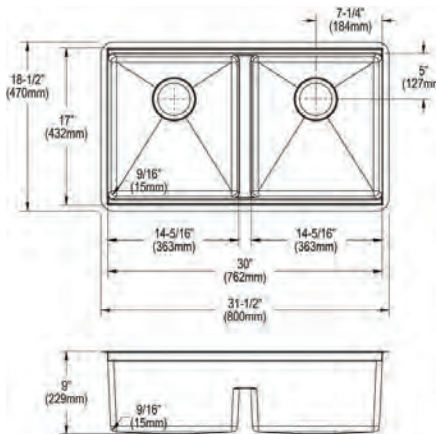

- Dimensions: 31-1/2" x 18-1/2" x 9"
- 16 gauge
- Stainless Steel finish
- 3-1/2" (89mm) drain opening
- Sound deadening: Full spray sides and bottom with Sides and Bottom pads
- 36" minimum cabinet size

Optional Accessories

Drain

LK99

Ship dims: 37-3/16" x 25-13/16" x 12-1/2"

Approx. ship weight: 57 lbs.

EFRUAQ31169TWC

Elkay Crosstown 16 Gauge Workstation Stainless Steel, 31-1/2" x 18-1/2" x 9" Equal Double Bowl Sink Kit with Aqua Divide

- Dimensions: 31-1/2" x 18-1/2" x 9"
- 16 gauge
- Polished Satin finish
- 3-1/2" (89mm) drain opening
- Sound deadening: Full spray sides and bottom with Sides and Bottom pads
- 36" minimum cabinet size

Includes: Two CTXBG1314 bottom grids, LKC0717SS colander, LKCB1217AC Cutting Board, LKDR1317RU drying rack, LKDR0717SS drying rack, two LKDD drains

Ship dims: 37-3/16" x 25-13/16" x 12-1/2"

Approx. ship weight: 51 lbs.