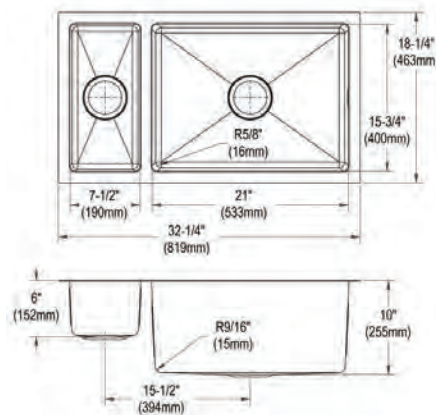

EFRU321910T

Elkay Crosstown 16 Gauge Stainless Steel 32-1/4" x 18-1/4" x 10" 30/70 Double Bowl Undermount Sink

- Dimensions: 32-1/4" x 18-1/4" x 10"
- 16 gauge
- Polished Satin finish
- 3-1/2" (89mm) drain opening
- Sound deadening: Full spray sides and bottom with Sides and Bottom pads
- 36" minimum cabinet size

Ship dims: 19-15/16" x 12-13/16" x 38-5/8"

Approx. ship weight: 40 lbs.

EFRUAQ31169TFGW

Elkay Crosstown 16 Gauge Workstation Stainless Steel 31-1/2" x 18-1/2" x 9" Equal Double Bowl Sink Kit with Aqua Divide and Filtered Beverage Faucet

- Dimensions: 31-1/2" x 18-1/2" x 9"
- 16 gauge
- Stainless Steel finish
- 3-1/2" (89mm) drain opening
- Sound deadening: Full spray sides and bottom with Sides and Bottom pads
- 36" minimum cabinet size

- Dimensions: 31-1/2" x 18-1/2" x 9"
- 16 gauge
- Polished Satin finish
- 3-1/2" (89mm) drain opening
- Sound deadening: Full spray sides and bottom with Sides and Bottom pads
- 36" minimum cabinet size