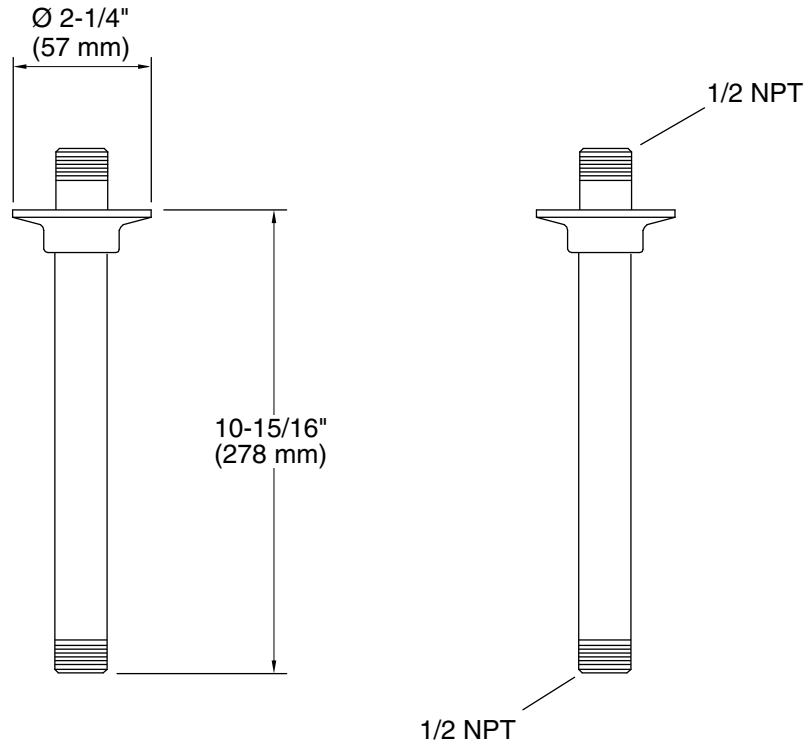

### Features

- 1/2" NPT connections
- Includes flange
- 12" (303 mm) straight shower arm

### Installation

- Ceiling-mount

**Technical Information**

All product dimensions are nominal.

**Spout:**

**Notes**

Install this product according to the installation instructions.