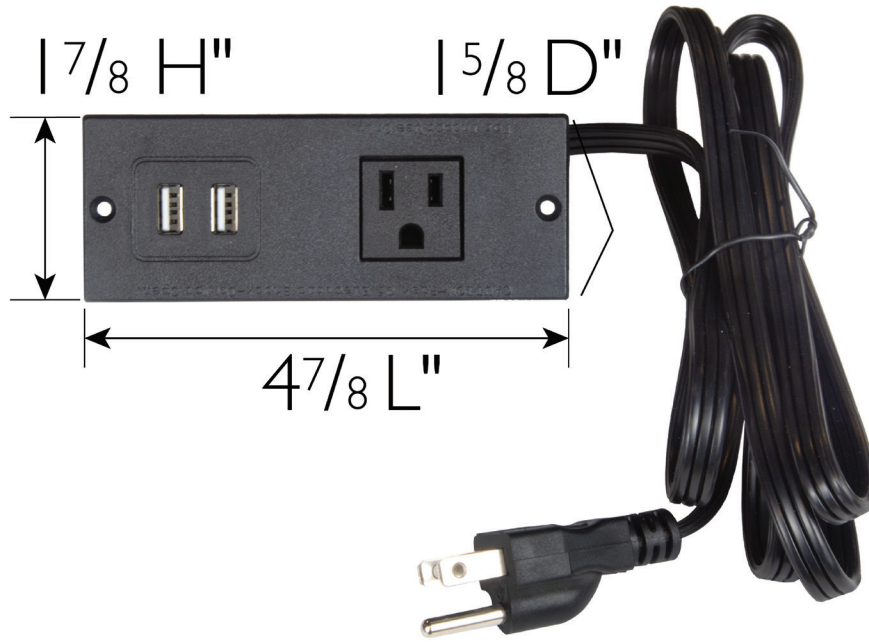

Replacement USB Assembly, Leick Home Tables

SPECIFICATIONS

ASSEMBLED HEIGHT	1.625"
ASSEMBLED LENGTH:	4.875"
ASSEMBLED WIDTH:	1.875"
ASSEMBLED WEIGHT:	1.0
AC OUTLET VOLTAGE:	1
BUILT-IN OUTLETS:	Yes
AC/USB PORT:	Yes
INSTALLATION REQUIRED:	Yes
TOOLS NEEDED FOR INSTALLATION:	Phillips Screwdriver
MATERIAL:	Plastic
OUTDOOR USE:	No

TYPE: JOB: ORDER CODE: APPROVALS:
