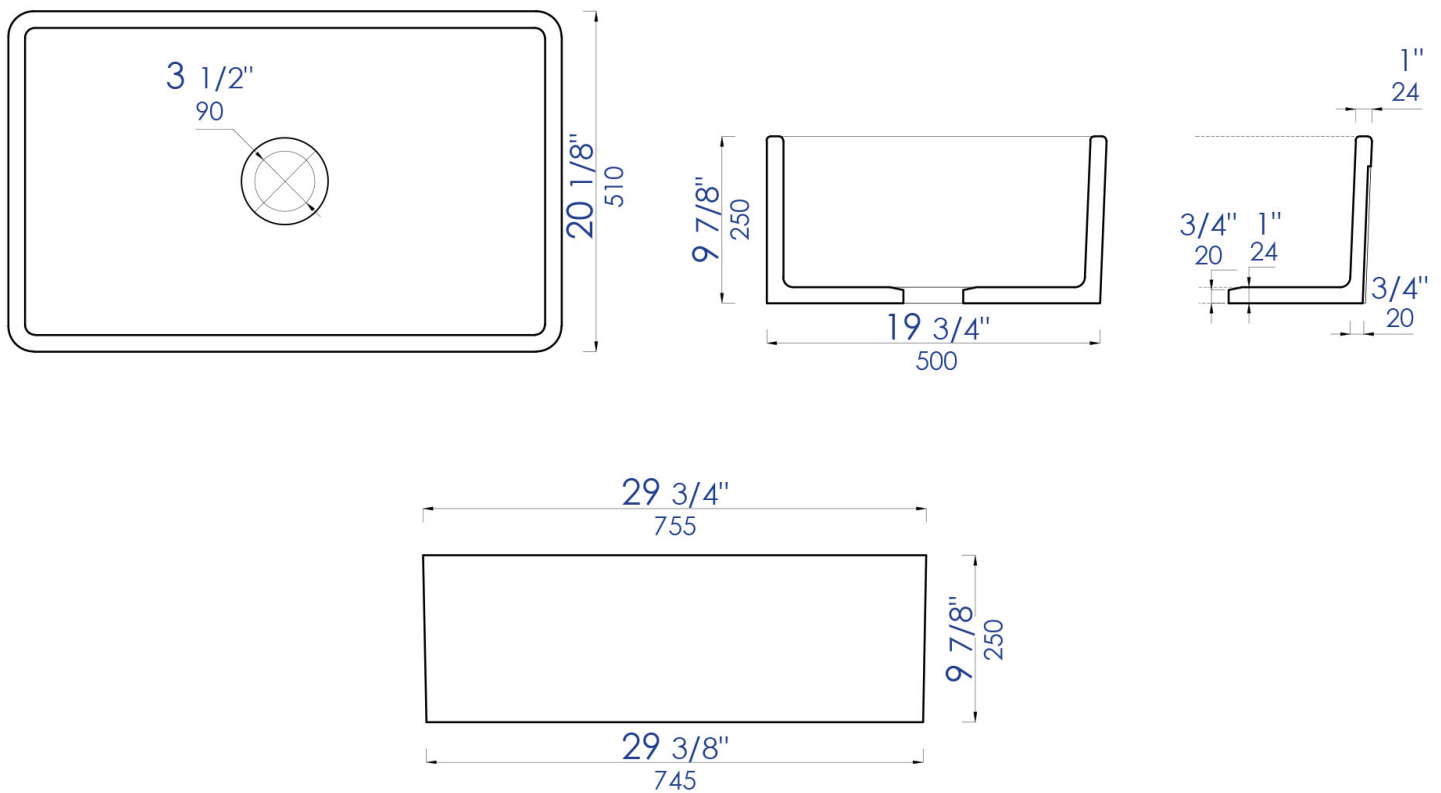

ABHP3020SB

Hammered Platinum/Fluted 30 inch Reversible
Single Fireclay Farmhouse Kitchen Sink

Note: All product dimensions are approximate and should be verified on site prior to installation.
Visit www.ALFIbrand.com for more information.