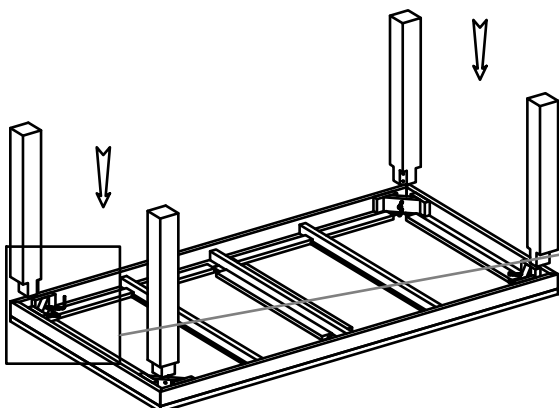

HERRINGBONE DINING TABLE ASSEMBLY INSTRUCTIONS

PARTS PACKING CONFIGURATIONS

A. TABLE TOP (1 PC)

B. LEG (4 PCS)

HARDWARE LIST:

No.	Description	Photo	Quantity
1	ALLEN BOLT (M6X90)		8 PCS
2	FLAT WASHERS (M8)		8 PCS
3	SPRING WASHERS (M8)		8 PCS
4	ALLEN KEY		1 PC

HERRINGBONE DINING TABLE ASSEMBLY INSTRUCTIONS

HERRINGBONE DINING TABLE FULLY ASSEMBLED :