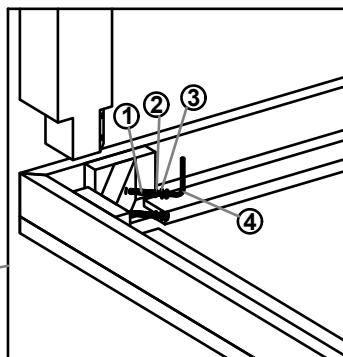

HERRINGBONE DINING TABLE ASSEMBLY INSTRUCTIONS

PARTS PACKING CONFIGURATIONS

A. TABLE TOP (1 PC)

B. LEG (4 PCS)

HARDWARE LIST:

No.	Description	Photo	Quantity
1	ALLEN BOLT (M6X90)		8 PCS
2	FLAT WASHERS (M8)		8 PCS
3	SPRING WASHERS (M8)		8 PCS
4	ALLEN KEY		1 PC

HERRINGBONE DINING TABLE ASSEMBLY INSTRUCTIONS

HERRINGBONE DINING TABLE FULLY ASSEMBLED :