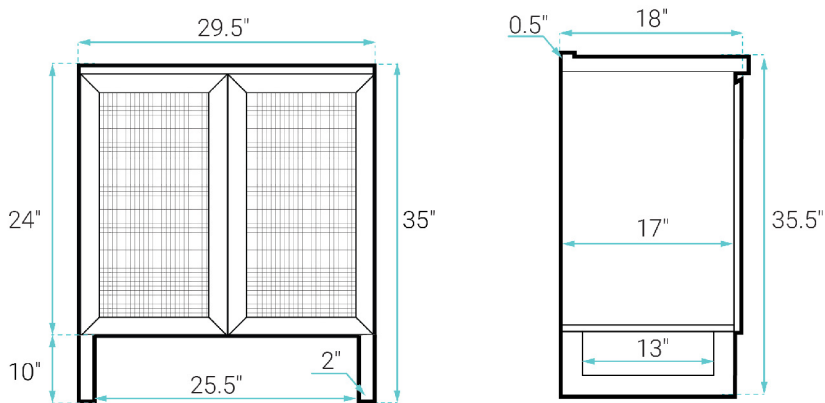

INSTALLATION:

Freestanding, assembly required

COLORS & FINISHES:

■ Honey: SM-BV810

SPECIFICATIONS:

N.W: 77 lb.

W: 30" x D: 18.5" x H: 35.5"

Inner Sink: D: 10.5" x W: 19.5" x H: 5"