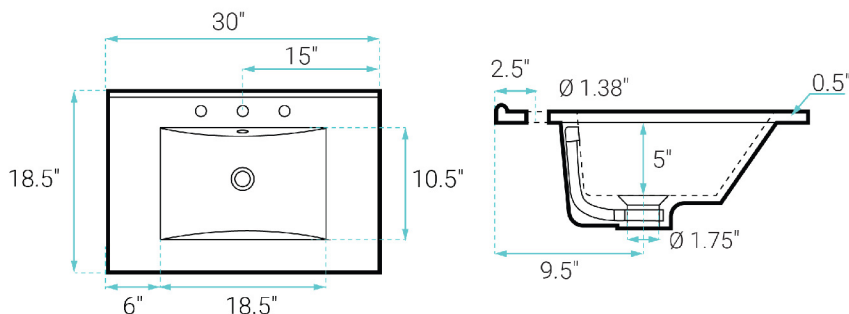

Arles

Swiss Madison®
well made forever

Freestanding Vanity

SM-BV810-3MB

FEATURES:

- Sleek, freestanding design
- Glazed ceramic, single sink
- Standard 1.75" drain hole
- Standard 1.38" faucet holes
- Chrome-finish overflow

INSTALLATION:

Freestanding, assembly required

COLORS & FINISHES:

■ Honey: SM-BV810

SPECIFICATIONS:

N.W: 77 lb.

W: 30" x D: 18.5" x H: 35.5"

Inner Sink: D: 10.5" x W: 19.5" x H: 5"

INCLUDED PARTS:

- Freestanding Vanity: SM-BV810-C
- Vanity Top Sink: SM-VT230-3MB

REQUIRED PARTS:

- Sink Drain*
- Drain Trap*
- Faucet*
- Water Supply Lines*

*Sold Separately by Swiss Madison