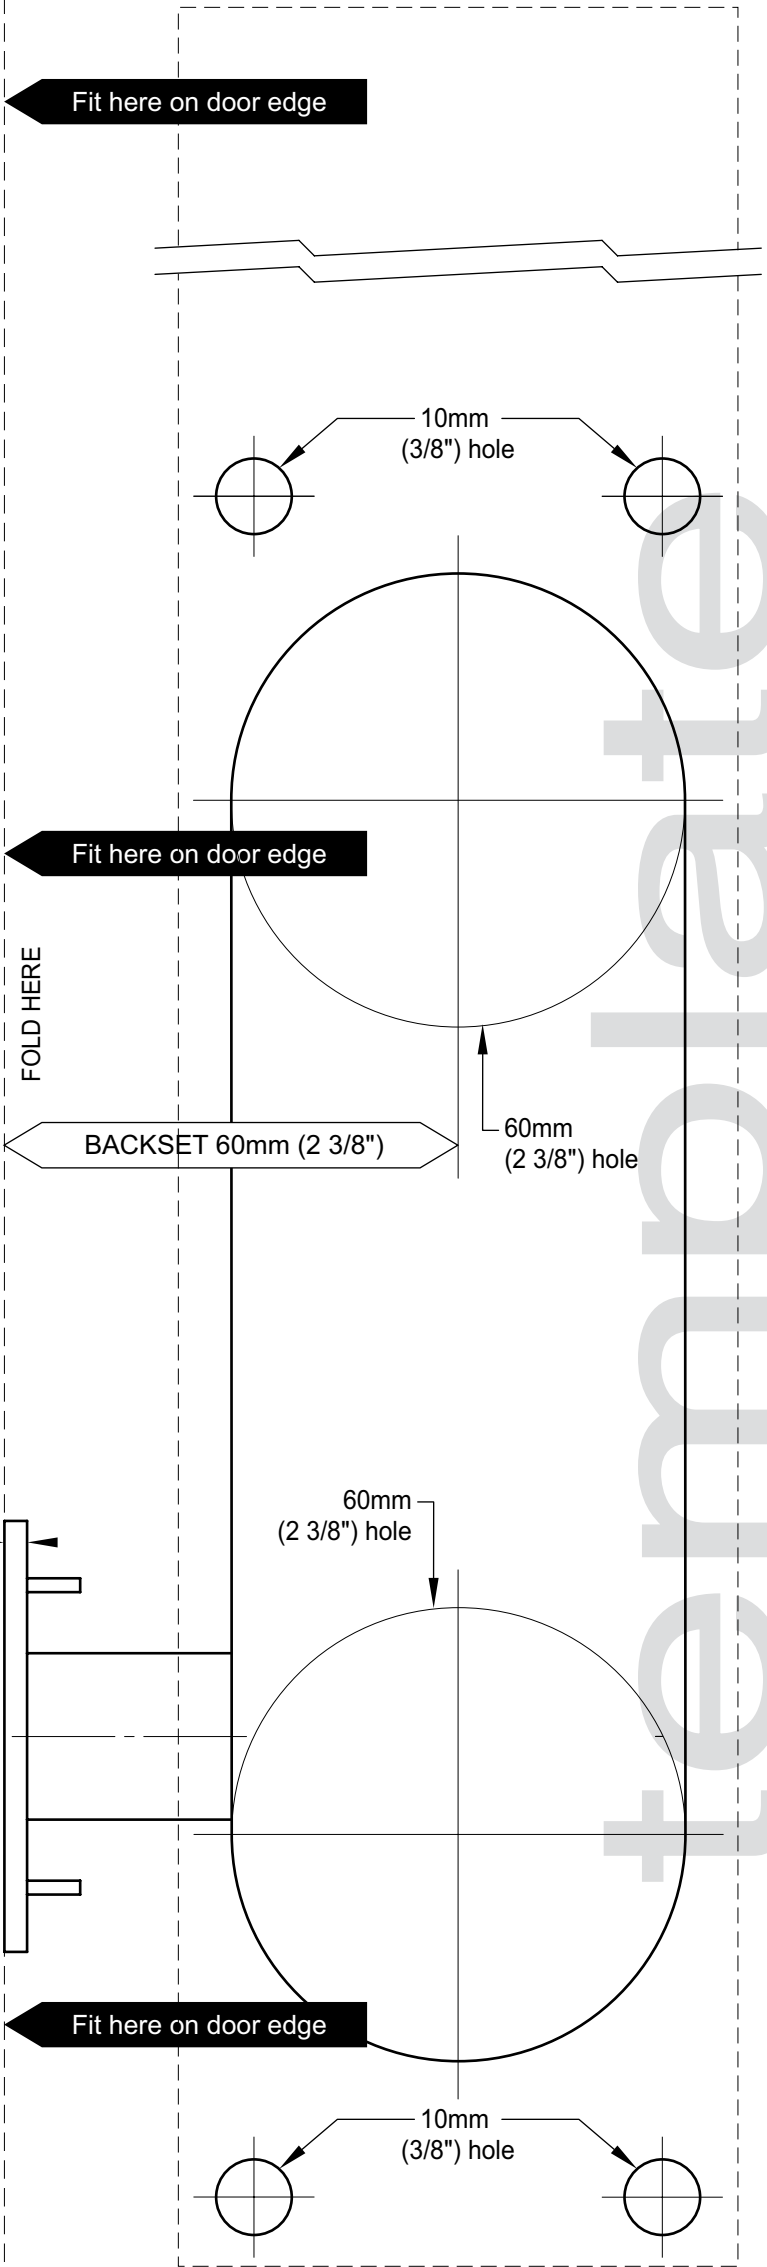

Gainsborough

TRILOCK
BY GAINSBOROUGH

Installation template for Gainsborough Trilock Omni Back to Back Pull Handle

Suits 35mm to 45mm door thicknesses

Important Note
Make sure you follow the step by step instructions carefully

Gainsborough

TRILOCK
BY GAINSBOROUGH

Important Note
Make sure you follow
the step by step
instructions carefully

Installation template for Gainsborough Trilock Omni Back to Back Pull Handle
Suits 35mm to 45mm door thicknesses