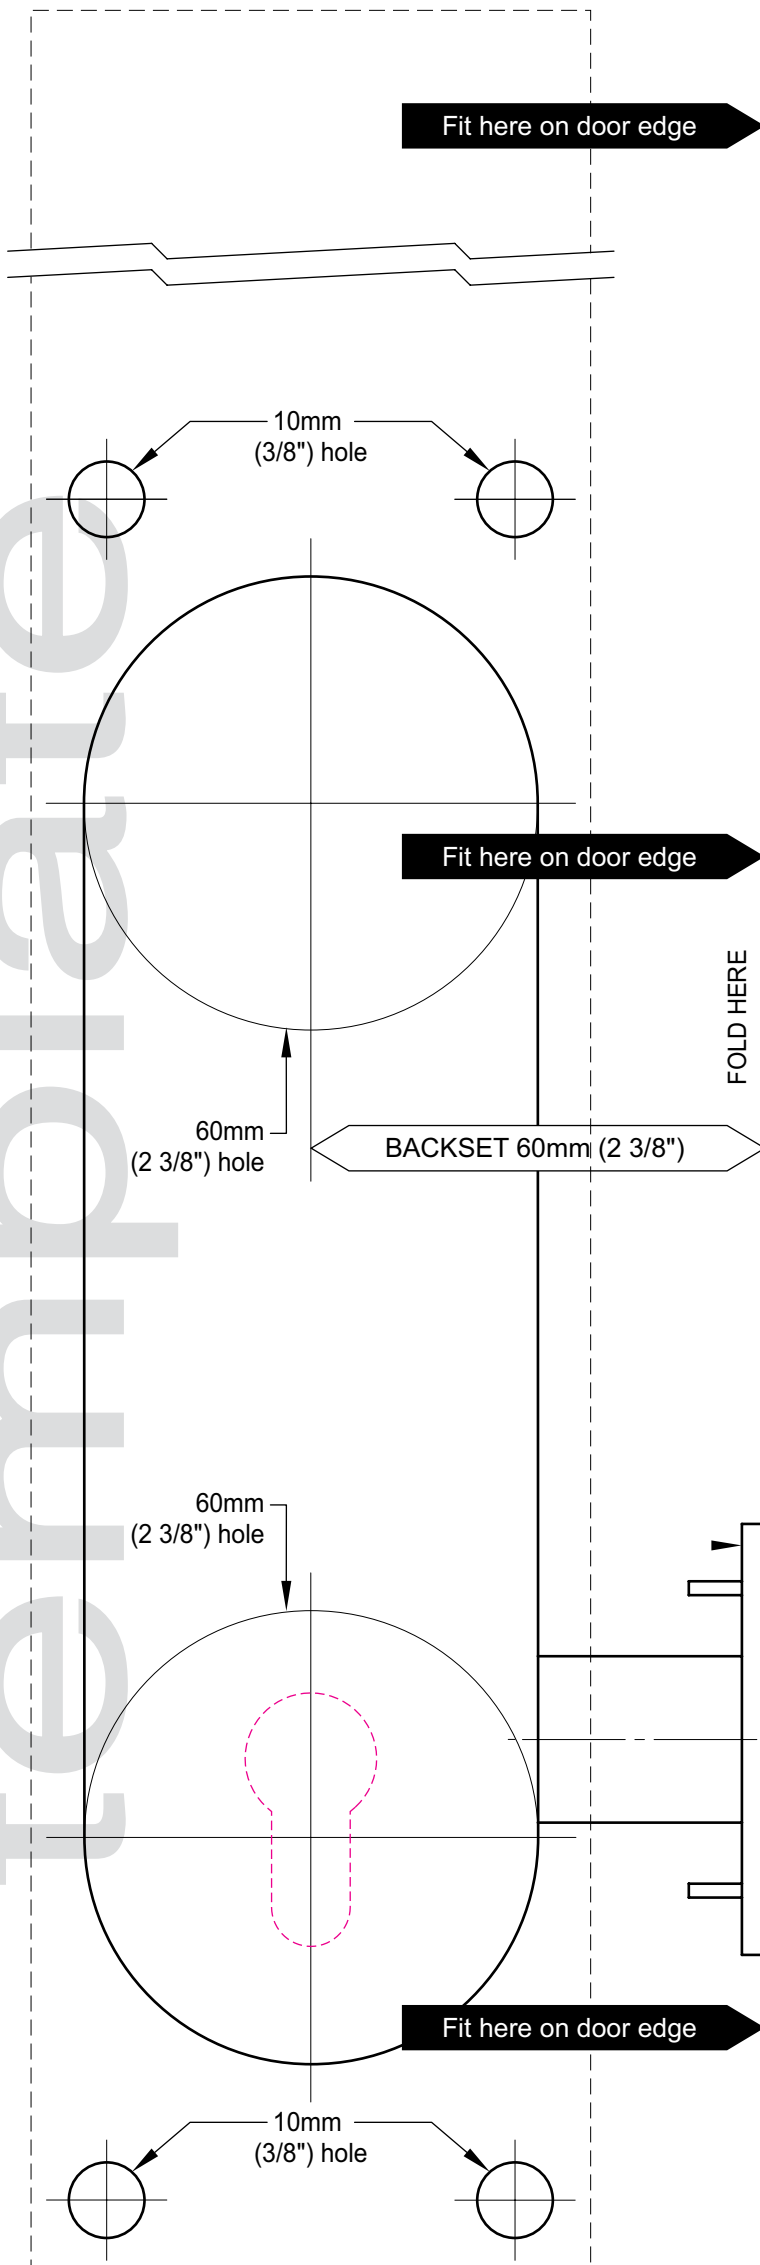

Gainsborough

TRILOCK
BY GAINSBOROUGH

Installation template for Gainsborough Trilock Omni Back to Back Pull Handle

Suits 35mm to 45mm door thicknesses

Important Note
Make sure you follow the step by step instructions carefully

Gainsborough

TRILOCK
BY GAINSBOROUGH

Important Note
Make sure you follow
the step by step
instructions carefully

Installation template for Gainsborough Trilock Omni Back to Back Pull Handle
Suits 35mm to 45mm door thicknesses