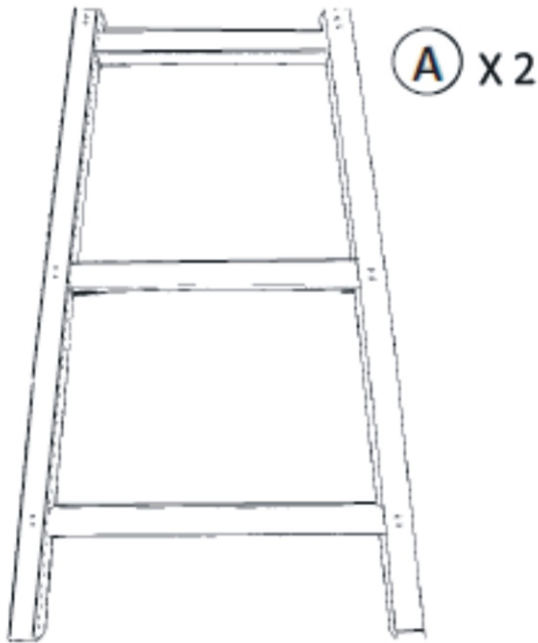

Thank you for purchasing Capterra Casual outdoor furniture. By purchasing this product you have also invested in the environment. This finely crafted, high quality furniture is made from polyolefin plastic, which helps displace millions of water bottle caps bound for landfills and oceans each year. You may notice a few textured spots or slight color variations in the material. Fear not, this is what makes Capterra furniture truly green while giving you an incredibly durable and comfortable product. ENJOY!

TBX03

2 1/2" / 64 mm  **E** X 24

2" / 51mm (! FOR ATTACHING TABLE)  X 4

PLEASE DO NOT OVER TIGHTEN SCREWS

800.490.1283

**FAX**

519.271.8544

**capterra**  
casual