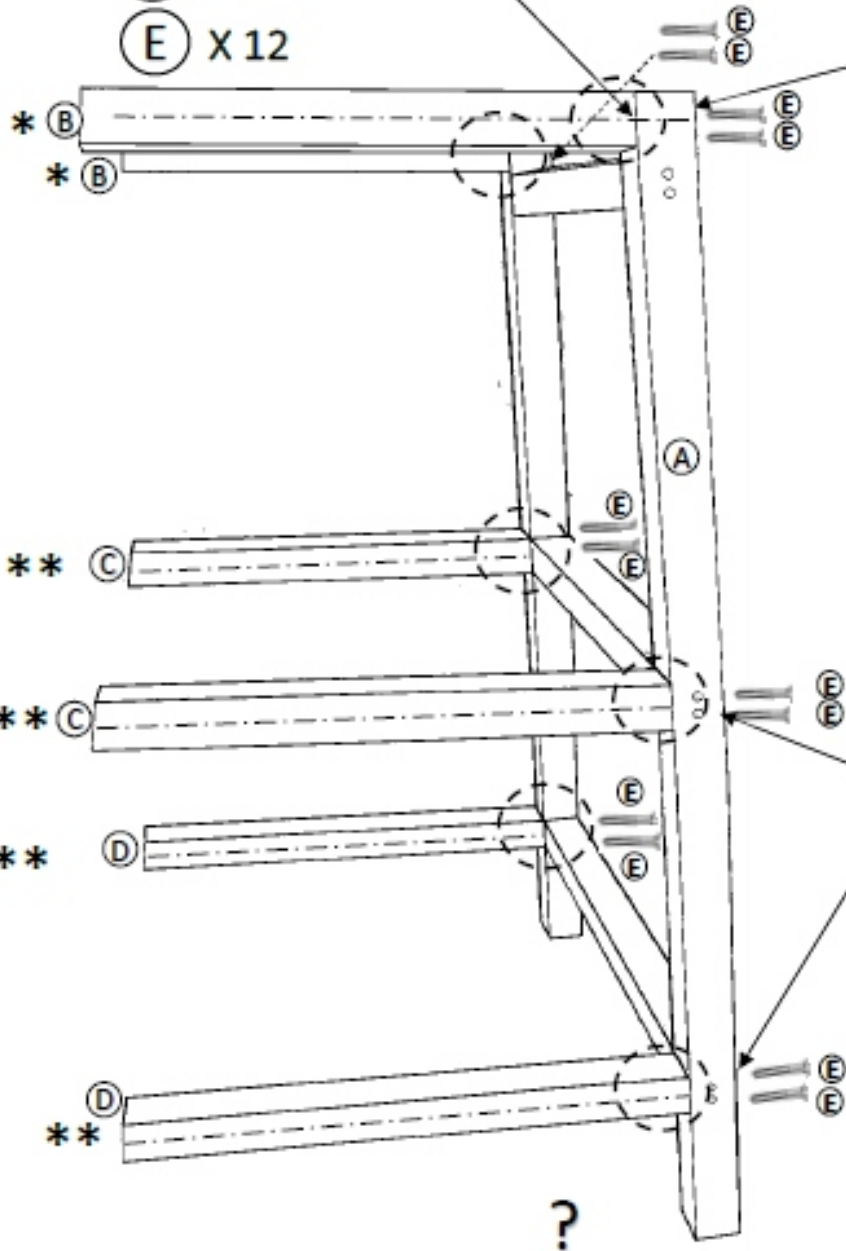

TBX03

2 1/2" / 64 mm  **E** X 24

2" / 51mm (! FOR ATTACHING TABLE)  X 4

PLEASE DO NOT OVER TIGHTEN SCREWS

800.490.1283

**FAX**

519.271.8544

**capterra**  
casual

# 1

- (A) X 1
- (B) X 2
- (C) X 2
- (D) X 2
- (E) X 12

\*

\*\*

2 (A) x 1  
(E) x 12

\*

\*\*