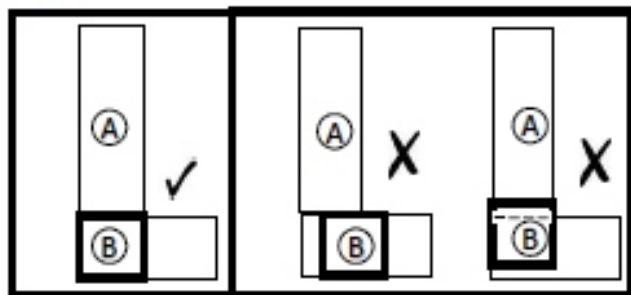

TBX03

2 1/2" / 64 mm  **E** X 24

2" / 51mm (! FOR ATTACHING TABLE)  X 4

PLEASE DO NOT OVER TIGHTEN SCREWS

800.490.1283

**FAX**

519.271.8544

**capterra**  
casual

# 1

- (A) X 1
- (B) X 2
- (C) X 2
- (D) X 2
- (E) X 12

\*

\*\*

2 (A) x 1  
(E) x 12

\*

\*\*