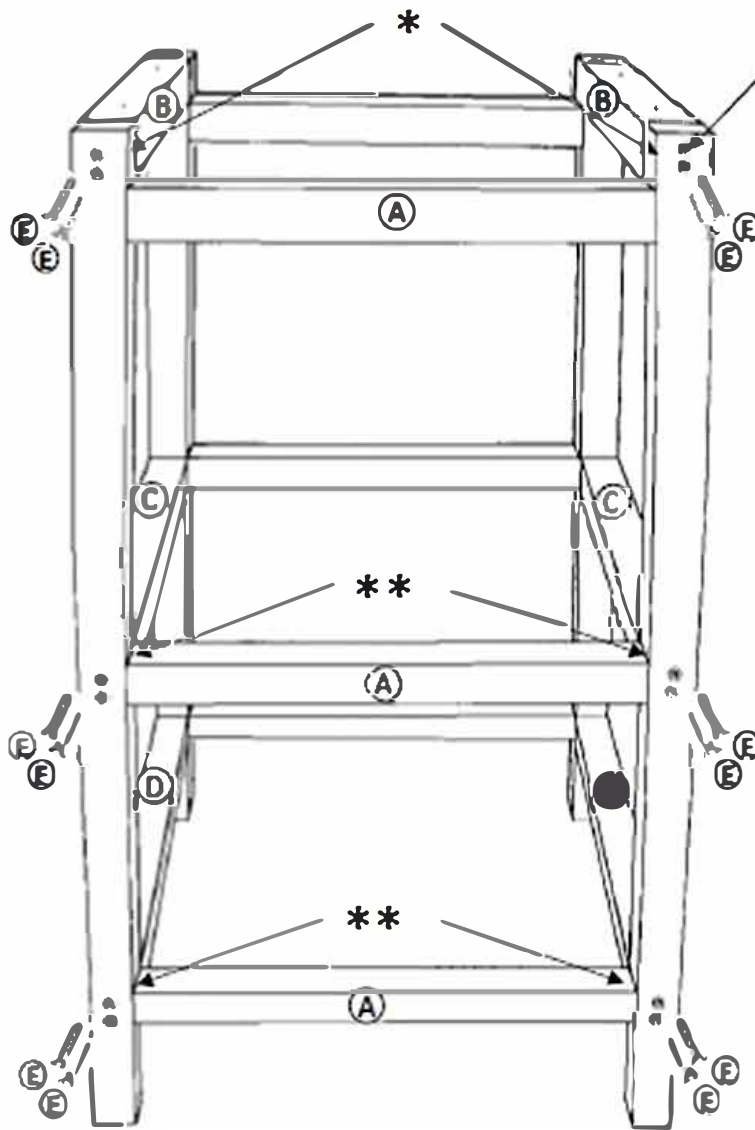

TBX03

2 1/2" / 64 mm  **E** X 24

2" / 51mm (! FOR ATTACHING TABLE)  X 4

PLEASE DO NOT OVER TIGHTEN SCREWS

800.490.1283

**FAX**

519.271.8544

**capterra**  
casual

# 1

- (A) X 1
- (B) X 2
- (C) X 2
- (D) X 2
- (E) X 12

\*

\*\*

2 (A) x 1  
(E) x 12

\*

\*\*