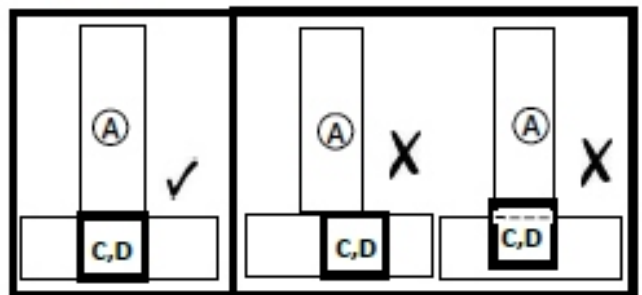

TBX03

2 1/2" / 64 mm  **E** X 24

2" / 51mm (! FOR ATTACHING TABLE)  X 4

PLEASE DO NOT OVER TIGHTEN SCREWS

800.490.1283

**FAX**

519.271.8544

**capterra**  
casual

# 1

- (A) X 1
- (B) X 2
- (C) X 2
- (D) X 2
- (E) X 12

\*

\*\*

2 (A) x 1  
(E) x 12

\*

\*\*