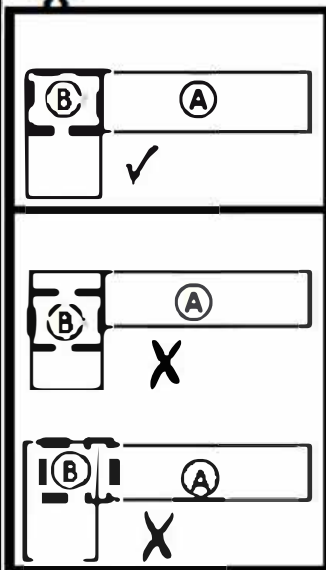

TBX03

2 1/2" / 64 mm  **E** X 24

2" / 51mm (! FOR ATTACHING TABLE)  X 4

PLEASE DO NOT OVER TIGHTEN SCREWS

800.490.1283

**FAX**

519.271.8544

**capterra**  
casual

# 1

- (A) X 1
- (B) X 2
- (C) X 2
- (D) X 2
- (E) X 12

\*

\*\*

2 (A) x 1  
(E) x 12

\*

\*\*