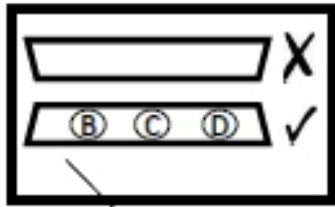

1

- (A) X 1
- (B) X 2
- (C) X 2
- (D) X 2
- (E) X 12