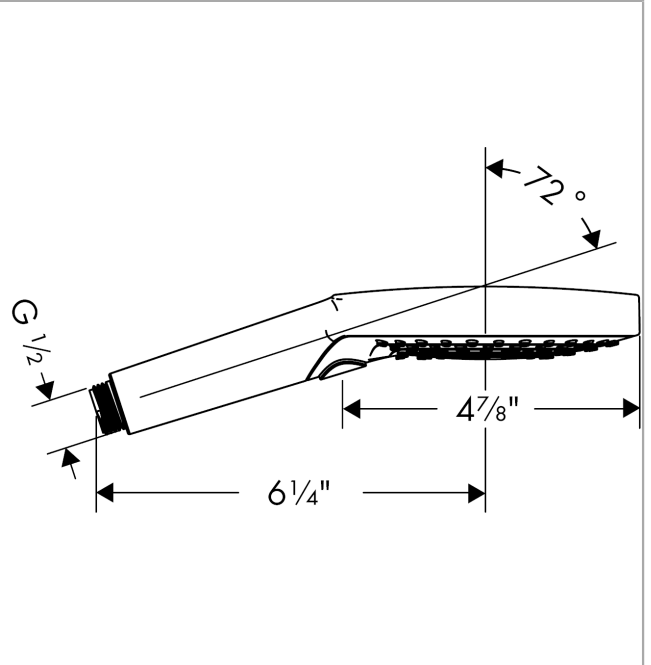

Raindance Select S
Handshower 120 3-Jet, 2.5 GPM
 Finishes : **chrome** Part no. : **26531001**

Description

Features

- Select button for comfortable alternation of spray modes
- 87 no-clog spray channels
- Spray modes: Rain, RainAir, Whirl
- Flow: 2.5 GPM (9.5 L/Min)
- Fully-finished matching spray face

Item details

List Price \$ 163.00

Technology

Compliance

Product image

Scale drawing

Raindance Select S
Handshower 120 3-Jet, 2.5 GPM
Finishes : **chrome** Part no. : **26531001**

Exploded drawing

Year of production: >01/14

Raindance Select S
Handshower 120 3-Jet, 2.5 GPM
 Finishes : **chrome** Part no. : **26531001**

Spare parts list

Year of production: >01/14

Pos.	Description	Part no.	Price	PU
1	filter packing	94246000	-	1