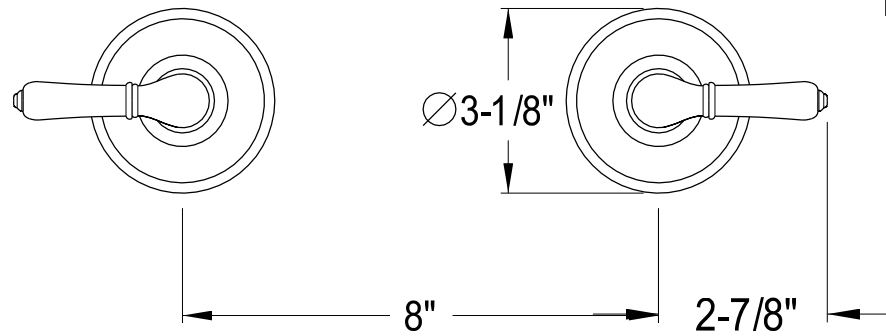

KB241, 2,8SO

Twin Handles Tub & Shower Faucet, Shower Only

Min: $2-1/2"$
Max: $3-11/16"$