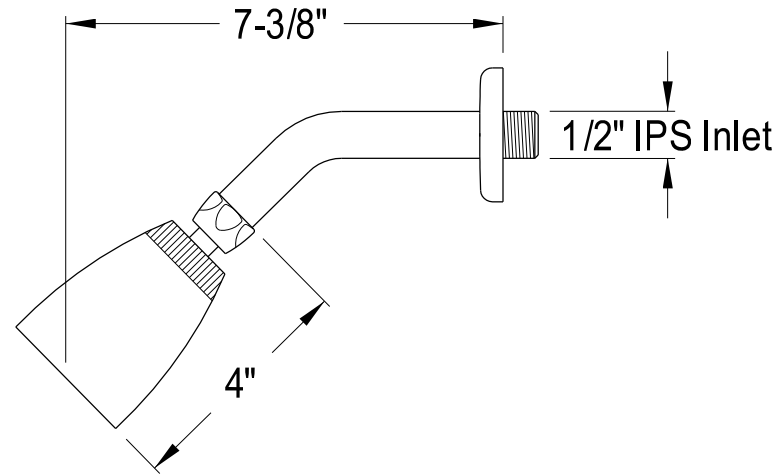

KB241, 2,8SO

Twin Handles Tub & Shower Faucet, Shower Only

Min: $2-1/2"$
Max: $3-11/16"$