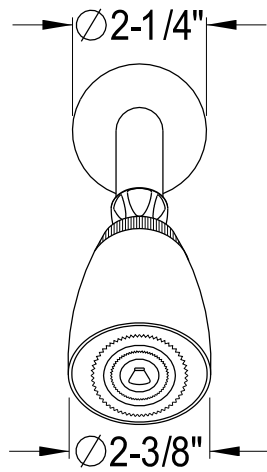

KB241, 2,8SO

Twin Handles Tub & Shower Faucet, Shower Only

Min: $2-1/2"$
Max: $3-11/16"$