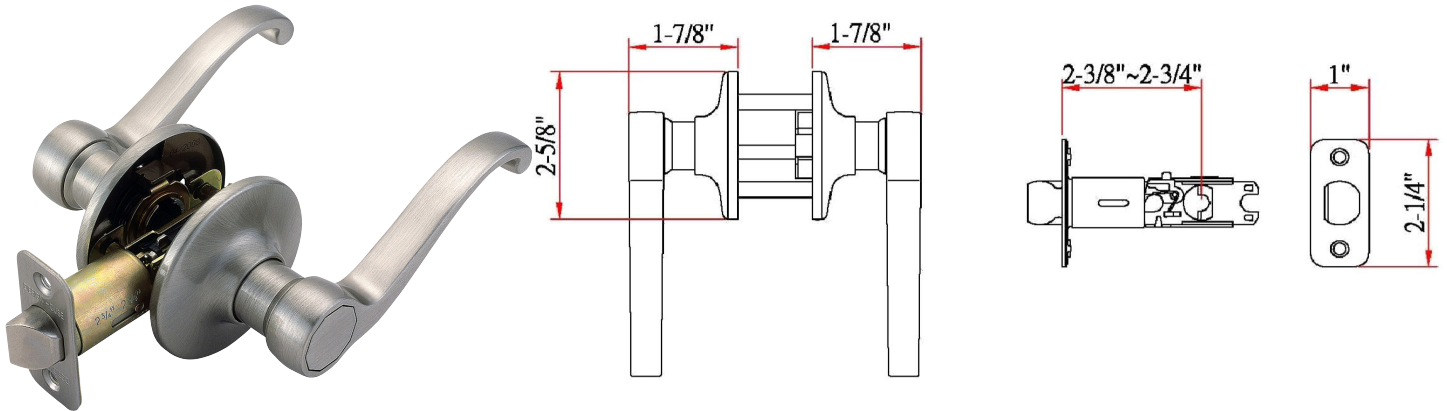

### Scroll 2-Way Adjustable Passage Door Handle Satin Nickel

## SPECIFICATIONS

<b>MATERIAL CONSTRUCTION:</b>	Brass	<b>KEYWAY:</b>	N/A
<b>LOCK FUNCTION:</b>	Passage	<b>REMOVABLE CORE:</b>	No
<b>DEADBOLT FUNCTION:</b>	N/A	<b>LATCH FACEPLATE I:</b>	Round Corner
<b>EXTERIOR MAX PROJECTION:</b>	1.88"	<b>LATCH BACKSET:</b>	Adj; 2-3/8" - 2-3/4"
<b>INTERIOR MAX PROJECTION:</b>	1.88"	<b>LATCH TYPE:</b>	2 Way (fixed faceplate)
<b>KOB VS. LEVER:</b>	Lever	<b>LATCHBOLT THROW DISTANCE:</b>	0.5"
<b>KNOB DIMENSIONS:</b>	N/A	<b># PINS IN CYLINDER:</b>	N/A
<b>LEVER LENGTH:</b>	3.56"	<b>ANTI-BUMP PIN INSTALLED:</b>	N/A
<b>ROSE DIMENSIONS:</b>	2.63" H x 2.63" W x 2.63" D	<b># KEYS INCLUDED:</b>	N/A
<b>ROSETTE / ESCUTCHEON SHAPE:</b>	Round	<b>SPINDLE TYPE:</b>	Half-Moon
<b>CROSS BORE:</b>	2.13"	<b>MOUNTING HARDWARE INCLUDED:</b>	Yes
<b>EDGE BORE:</b>	1"	<b>TOOLS NEEDED FOR INSTALLATION:</b>	Phillips Screwdriver
<b>HANDING:</b>	Reversible	<b>ASSEMBLED WEIGHT:</b>	1.55 lbs.
<b>REKEYABLE?:</b>	No		