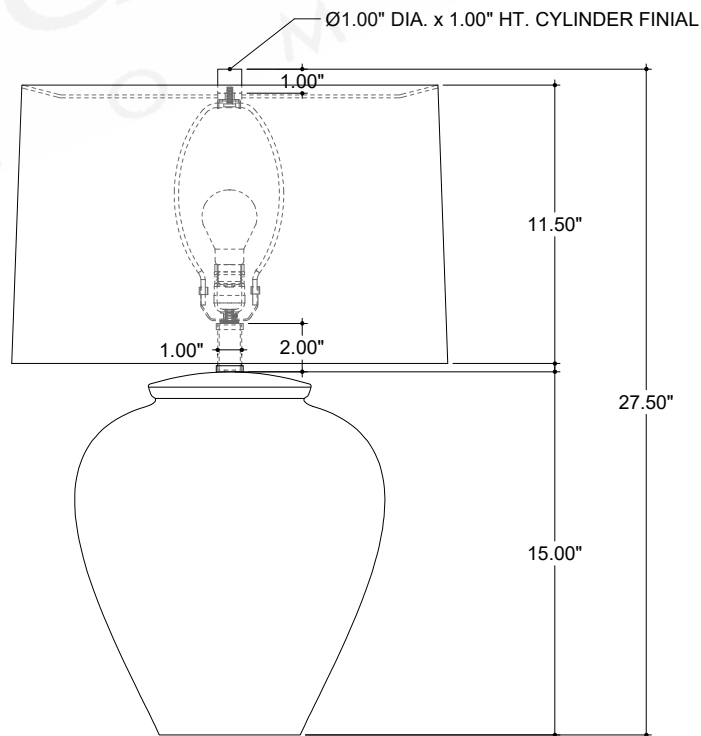

ITEM: 6000-0999

Overall Dimensions

Height: 27.5"  
Diameter: 18"

TOP VIEW

FRONT VIEW