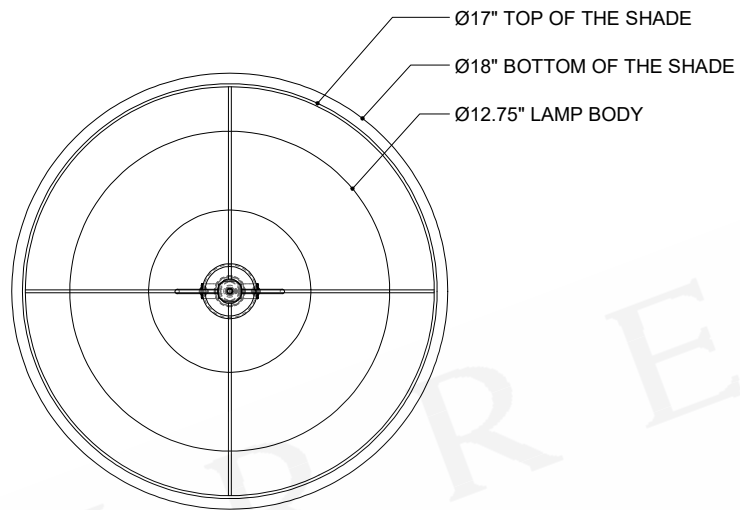

ITEM: 6000-0999

Overall Dimensions

Height: 27.5"  
Diameter: 18"

TOP VIEW

FRONT VIEW