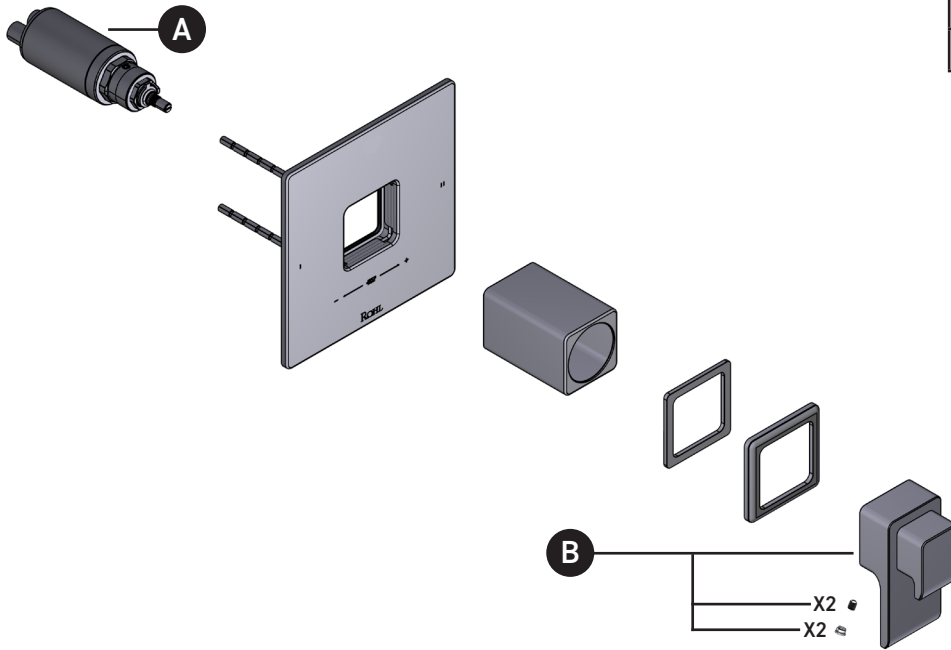

## ILLUSTRATED PARTS

**ORDER BY PART NUMBER**

### TMN44W1

1/2" Therm & Pressure  
Balance Trim with 2 Functions (No Share)

ID	Kit Number	Finish
A	S0-914	N/A
*B	S206586	See below

<b>*Finish Determined by Suffix</b>	
<u>Finish</u>	<u>Description</u>
APC	Polished Chrome
MB	Matte Black
PN	Polished Nickel
STN	Satin Nickel