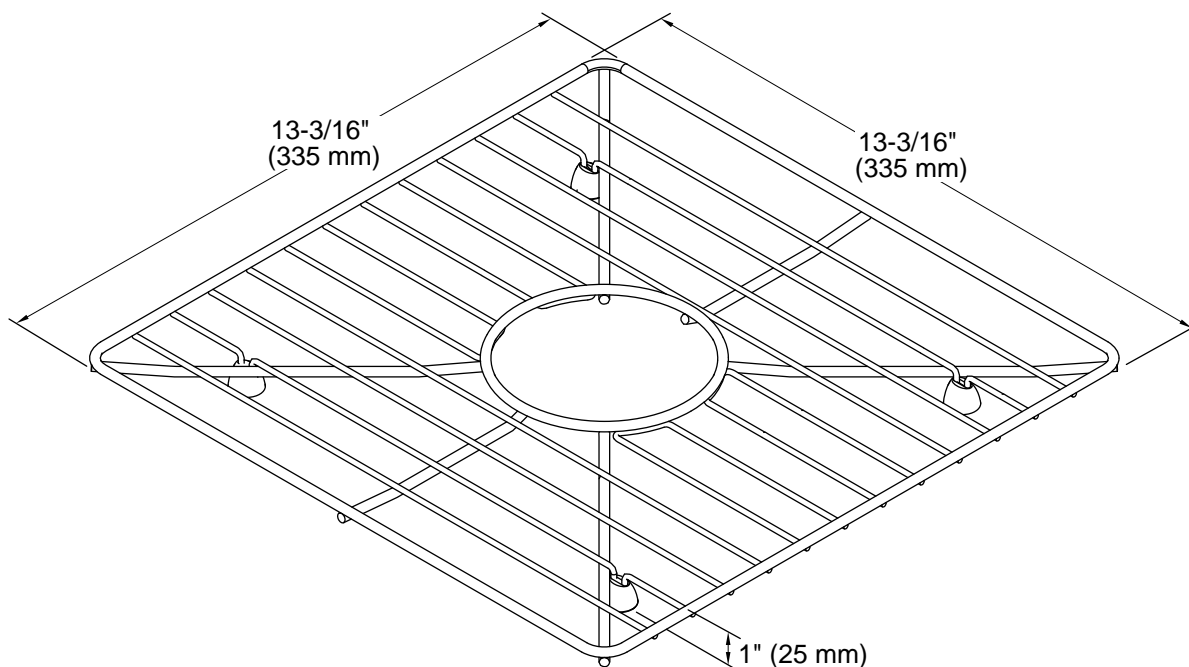

Technical Information

All product dimensions are nominal.

Material: Stainless Steel