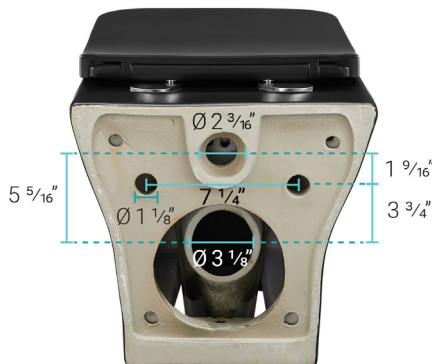

### Features:

- Space saving, wall-hung design
- Square bowl
- Glazed ceramic
- Adjustable bowl height
- Quick-release, soft-close seat

### Installation:

- Wall hung

### Specifications:

- N.W: 55.99 lb.
- L: 21 7/16" x W: 14 3/8" x H: 14 9/16"