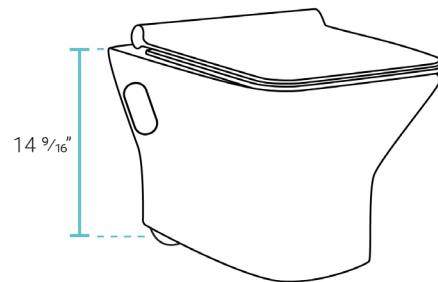

### Features:

- Space saving, wall-hung design
- Square bowl
- Glazed ceramic
- Adjustable bowl height
- Quick-release, soft-close seat

### Installation:

- Wall hung

### Specifications:

- N.W: 55.99 lb.
- L: 21 7/16" x W: 14 3/8" x H: 14 9/16"

## Specifications:

- N.W: 2.0 lb.
- L: 9 <sup>5</sup>/<sub>16</sub>" x W: <sup>5</sup>/<sub>16</sub>" x H: 6"