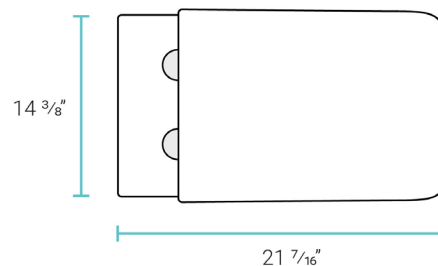

### Features:

- Space saving, wall-hung design
- Square bowl
- Glazed ceramic
- Adjustable bowl height
- Quick-release, soft-close seat

### Specifications:

- N.W: 55.99 lb.
- L: 21 7/16" x W: 14 3/8" x H: 14 9/16"

#### Specifications:

- N.W: 33.0 lb.
- L: 22 <sup>13</sup>/<sub>16</sub>" x W: 4 <sup>3</sup>/<sub>4</sub>" x H: 51 <sup>3</sup>/<sub>16</sub>"

## Specifications:

- N.W: 2.0 lb.
- L: 9 <sup>5</sup>/<sub>16</sub>" x W: <sup>5</sup>/<sub>16</sub>" x H: 6"