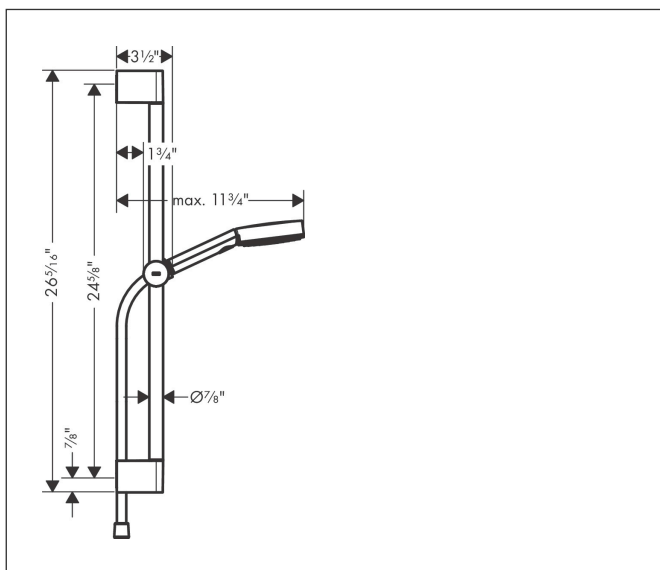

Brand hansgrohe
 Art. Name **Pulsify Select S** Wallbar Set 105 3-Jet 24", 2.5 GPM
 Art. Nr. 24161821
 Surface brushed nickel
 Pos. 1

Product Picture

Features

- Consists of: Handshower, Slider, Wallbar, Handshower hose
- Spray modes: PowderRain, IntenseRain, Pulsating Massage
- Select button for comfortable alternation of spray modes
- Flow: 2.5 GPM (9.5 L/Min)
- Pivot connector prevents hose from tangling
- Stand pipe: 669 mm
- Shower bar diameter: 22 mm
- Profile stand pipe: round

Drawing

Technology

Spray Types